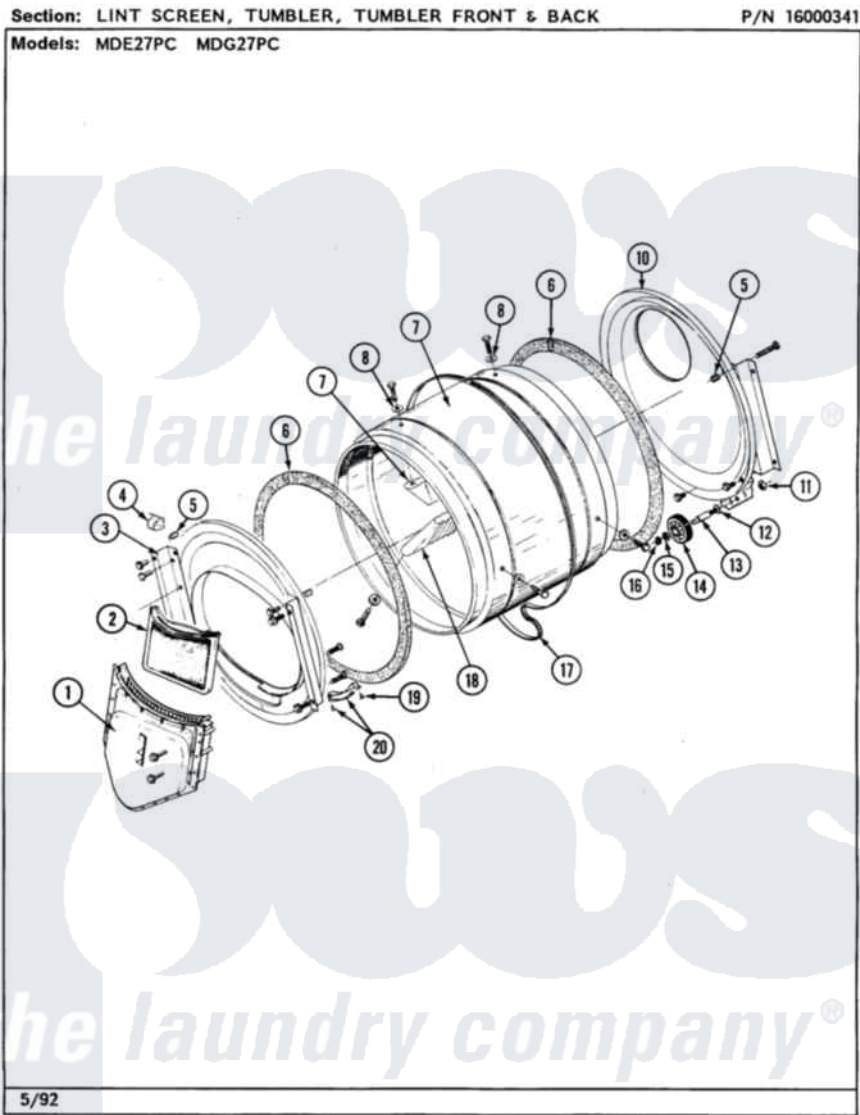

Maytag MDE27PCAEL 05 - LINT SCREEN, TUMBLER (FRONT & BACK)

16

Maytag Commercial Maytag MDE27PCAEL Dryer Parts Parts Diagram 05 - LINT SCREEN, TUMBLER (FRONT & BACK)

Click on the part number to view part

Item	Original Part Number	Replaced By	Status	Part Description
001	Y307112	33001016		Outlet Duct Assembly
"	Y314110	33002917		Screw, No.10-16
002	307108	33002970		Lint Filte
003	307109	33001179		Front, Tumbler
"	Y313561			Screw----NA
"	NLA		Not Available	SCREW
"	Y310632	1163839		Screw
004	Y310376			Clip, Door Switch Harness
005	NLA		Not Available	COVER, THREAD
006	314820			Seal, Tumbler
007	314803	33001012		Baffle
"	Y310759			Screw, Tumbler Baffles
008	314158			Washer, Baffle To Tumbler
009	306663		Not Available	TUMBLER W/BAFFLES
"	314802		Not Available	TUMBLER W/OUT BAFFLES

010	211294	90767	Screw, 0A X 3/8 Hex Washer Head Tapping
"	Y307114	33001178	Back, Tumbler
"	Y308544	33001178	Back, Tumbler
011	312538	33001443	Nut, Hex
012	Y313347	312535	Washer, Vault Mounting Brk.
013	Y312948	6-3129480	Shaft- Tumbler
014	Y303373	12001541	Drum Roller/Washer Assembly--W
015	312535		Washer, Vault Mounting Brk.
016	410233	9703438	Ring-Retrn
017	Y312959		Poly "V" Belt For Tumbler
018	314804	33001004	Baffle, Tall
"	Y310759		Screw, Tumbler Baffles
019	210720		Rivet, Bearing To Tumbler Frnt
020	306508		Tumbler Bearing Kit ---W