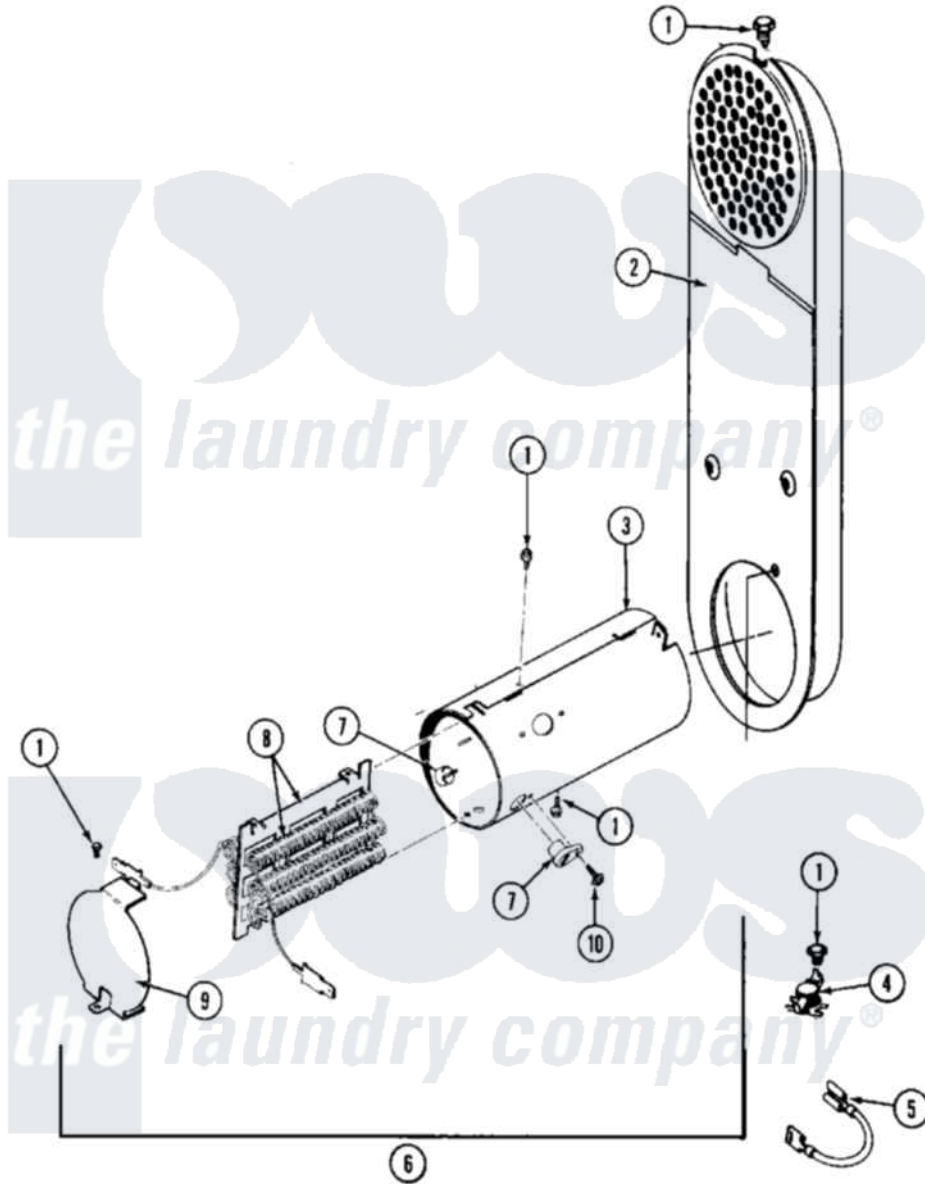

# Maytag MDE27PCAEL 06 - HEATER (A3 SERIES)

Maytag Commercial Maytag MDE27PCAEL Dryer Parts Parts Diagram 06 - HEATER (A3 SERIES)  
 Click on the part number to view part

Item	Original Part Number	Replaced By	Status	Part Description
001	<a href="#">211294</a>	<a href="#">90767</a>		Screw, 8A X 3/8 HeX Washer Head Tapping
002	308503		Not Available	INLET DUCT ASSEMBLY
"	NLA		Not Available	INLET DUCT ASSY.
003	<a href="#">314995</a>			Enclosure, Heater
004	<a href="#">303396</a>			Thermostat, Hi-Limit
005	<a href="#">Y307173</a>			Wire, Jumper
006	<a href="#">Y308260</a>			Heater Assembly Complete
007	<a href="#">314998</a>			Insulator, Terminal
008	307187	<a href="#">W10116747</a>		Heater
009	<a href="#">314999</a>			Shield, Radiant
010	NLA		Not Available	SCREW, TERMINAL INSULATOR