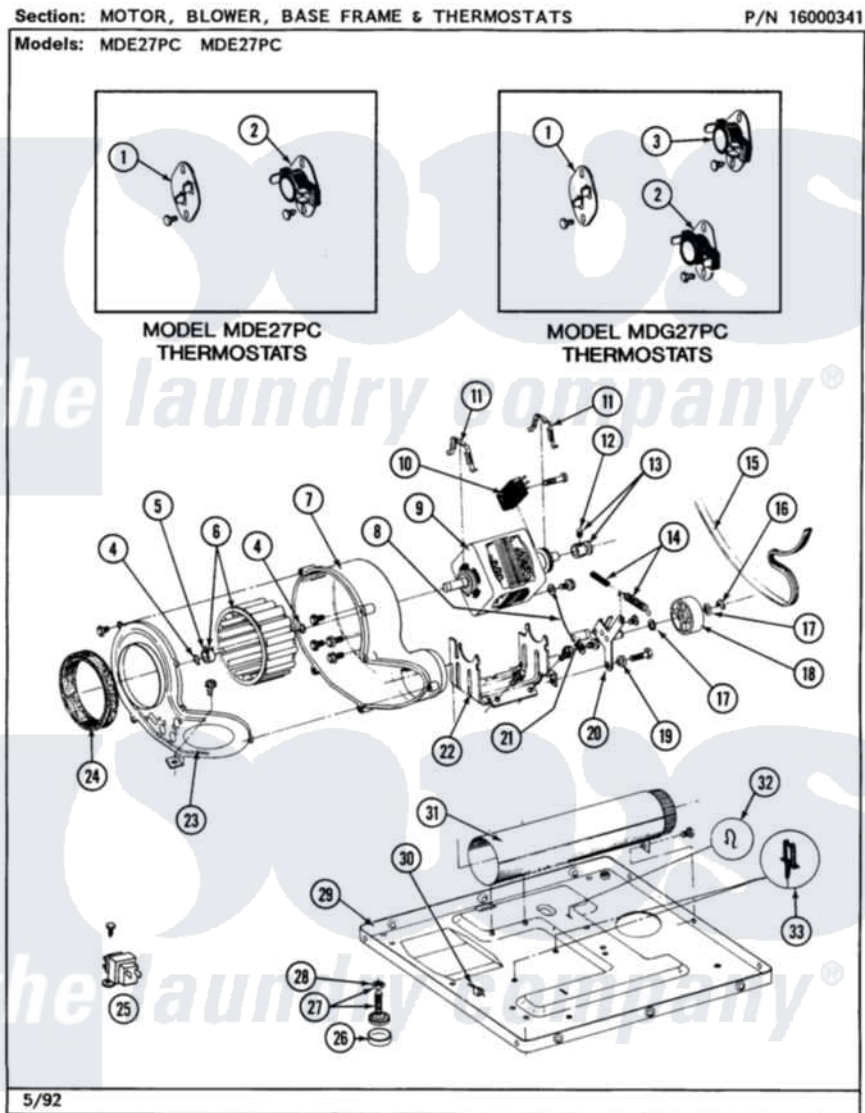

Maytag MDE27PCAEL 07 - MOTOR, BLOWER, BASE FRAME & THERMOSTATS

22

Maytag Commercial Maytag MDE27PCAEL Dryer Parts Parts Diagram 07 - MOTOR, BLOWER, BASE FRAME & THERMOSTATS

Click on the part number to view part

Item	Original Part Number	Replaced By	Status	Part Description
001	211294	90767		Screw, 8A X 3/8 HeX Washer Head Tapping
"	306056			Thermistor Temp. Control Part Not Used Mde/G26pc Only.
002	211294	90767		Screw, 8A X 3/8 HeX Washer Head Tapping
"	Y303391	33303391		Thermostat, Cycling
003	211294	90767		Screw, 8A X 3/8 HeX Washer Head Tapping
"	303392			Thermostat, Cycling
004	410233	9703438		Ring-Retrn
005	312967			Clamp, Blower Housing
006	Y303836			Blower Wheel Assembly And Clamp
007	Y312893			Housing, Blower
008	901220			Ground Wire
"	910343	488234		Screw 8-32 X 1/4