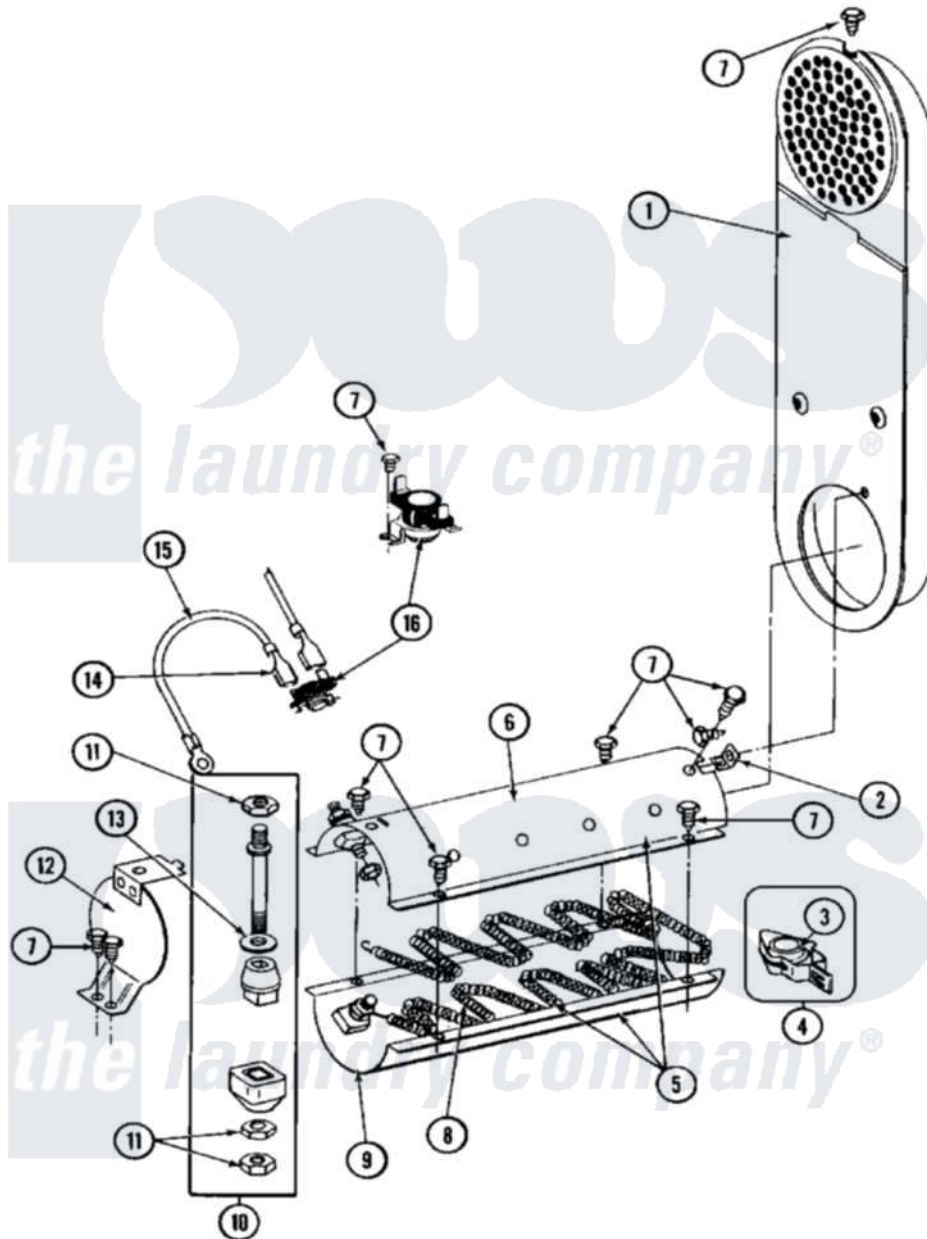

# Maytag MDE27PCAEL 08 - HEATER (A0 SERIES)

Maytag [Commercial Maytag MDE27PCAEL Dryer Parts](#) Parts Diagram 08 - HEATER (A0 SERIES)  
 Click on the part number to view part

| Item | Original Part Number    | Replaced By               | Status        | Part Description                        |
|------|-------------------------|---------------------------|---------------|---|
| 001  | NLA                     |                           | Not Available | INLET DUCT ASSY.                        |
| 002  | <a href="#">Y312890</a> |                           |               | Retainer, Heater Chamber                |
| 003  | <a href="#">Y313270</a> |                           |               | Insulator For Heater Elemen             |
| 004  | <a href="#">Y303881</a> |                           |               | Clip And Insulator Assembly             |
| 005  | Y303856                 |                           | Not Available | HEATER ASSY. COMPLETE (208V)            |
| 006  | Y313575                 |                           | Not Available | HEATER CHAMBER, TOP                     |
| 007  | <a href="#">211294</a>  | <a href="#">90767</a>     |               | Screw, 8A X 3/8 HeX Washer Head Tapping |
| 008  | Y304837                 | <a href="#">W10116793</a> |               | Element                                 |
| 009  | <a href="#">Y313576</a> |                           |               | Heater Chamber, Bottom                  |
| 010  | <a href="#">Y304596</a> |                           |               | Terminal Insulator Assembly             |
| 011  | <a href="#">311484</a>  | <a href="#">112432</a>    |               | Nut                                     |
| 012  | 304124                  |                           | Not Available | HEATER SHIELD                           |
| 013  | <a href="#">311093</a>  |                           |               | Washer, Terminal Connection             |
| 014  | <a href="#">210745</a>  |                           |               | Wire Terminal                           |
| 015  | <a href="#">Y304693</a> |                           |               | Jumper Wire                             |