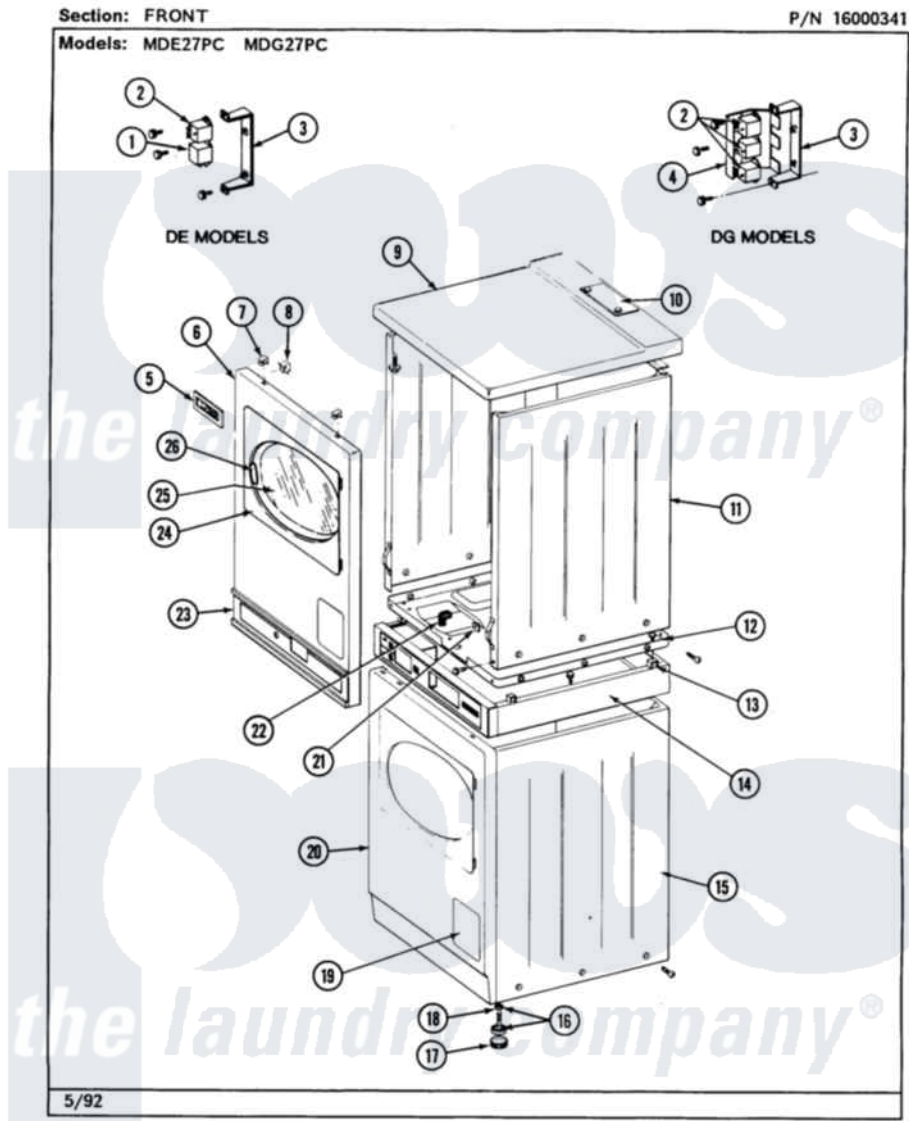

# Maytag MDE27PCAEW 01 - FRONT

Maytag [Commercial Maytag MDE27PCAEW Dryer Parts](#) Parts Diagram 01 - FRONT  
 Click on the part number to view part

Item	Original Part Number	Replaced By	Status	Part Description
001	<a href="#">306398</a>			Relay, Heater
"	Y251119	<a href="#">3177991</a>		Screw
002	901961	<a href="#">W10133335</a>		Relay, Motor
"	Y251119	<a href="#">3177991</a>		Screw
003	<a href="#">314627</a>			Bracket, Relays
"	Y310632	<a href="#">1163839</a>		Screw
004	NLA		Not Available	PART NOT USED
"	Y310632	<a href="#">1163839</a>		Screw
005	NLA		Not Available	NAME PLATE
006	NLA		Not Available	PANEL, FRONT UPPER (WHITE)
007	212982	<a href="#">22001650</a>		Fastener, Spring
008	<a href="#">Y310376</a>			Clip, Door Switch Harness
009	<a href="#">307104</a>			Top Cover Assembly
"	NLA		Not Available	(ALMOND)
010	NLA		Not Available	TOP COVER PLATE
"	<a href="#">Y313559</a>			Screw