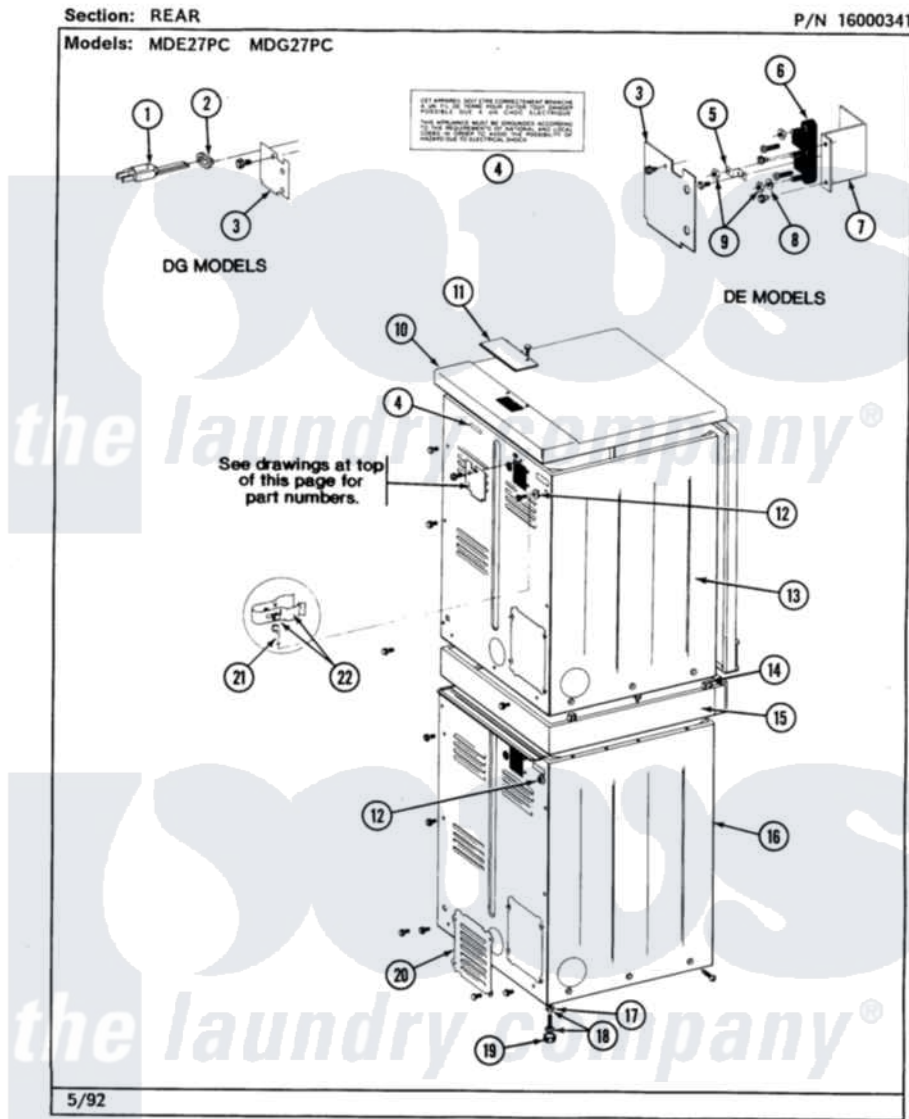

Maytag MDE27PCAEW 02 - REAR

6

Maytag [Commercial Maytag MDE27PCAEW Dryer Parts](#) Parts Diagram 02 - REAR
 Click on the part number to view part

Item	Original Part Number	Replaced By	Status	Part Description
001	302521		Not Available	CORD, POWER PART NOT USED-GAS MODELS ONLY
002	211881			Grommet, Cord Part Not Used-Gas Models Only
003	Y313561			Screw---NA
"	Y312905		Not Available	COVER, TERMINAL
004	214519			LABEL, ELECTRICAL INSTR. PART NOT USED-GAS MODELS ONLY
005	Y311423	489483		Screw 10-32 X 1/2
"	Y312184			Strap, Grounding
006	400008			Block, Terminal
"	Y312209	W10001200		Screw
007	Y313561			Screw---NA
"	Y312904			Bracket, Terminal Block
008	Y311270			Washer, Terminal Block
009	311484	112432		Nut
010	307104			Top Cover Assembly

"	NLA		Not Available	(ALMOND)
011	NLA		Not Available	TOP COVER PLATE
"	Y313559			Screw
012	NLA		Not Available	SCREW & WASHER ASSY.
013	213007			Xfor Cabinet See Cabinet, Back
"	NLA		Not Available	CABINET, UPPER (WHITE)
"	Y310632	1163839		Screw
014	310933	33002194		Nut, Speed
015	NLA		Not Available	COUPLING COLLAR-WHITE
"	Y310632	1163839		Screw
016	NLA		Not Available	CABINET, LOWER (WHITE)
017	210385			Lock Nut For Adjustable Leg
018	Y302699	22003428		Leg, Adjustable
019	210684			Foot, Adjustable Leg
020	211294	90767		Screw, 8A X 3/8 HeX Washer Head Tapping
"	Y313561			Screw----NA
"	Y312951		Not Available	ACCESS COVER, BACK
021	311155			Ground Wire And Clamp
022	301548			Clamp, Ground Wire