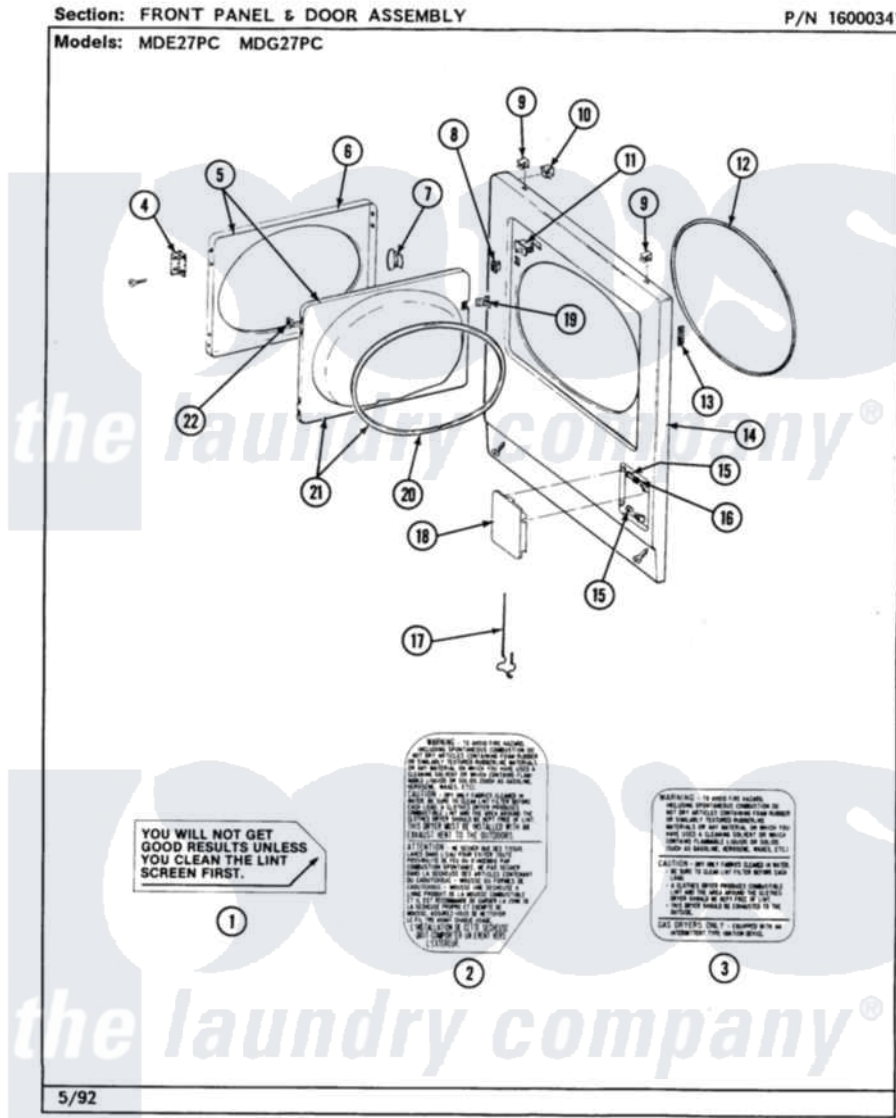

# Maytag MDE27PCAEW 04 - FRONT PANEL & DOOR ASSEMBLY

Maytag [Commercial Maytag MDE27PCAEW Dryer Parts](#) Parts Diagram 04 - FRONT PANEL & DOOR ASSEMBLY  
 Click on the part number to view part

Item	Original Part Number	Replaced By	Status	Part Description
001	<a href="#">Y313340</a>			LABEL, LINT SCREEN INSTRUCTION
002	314941		Not Available	LABEL, INSTRUCTION
003	NLA		Not Available	PART NOT USED
004	307099	<a href="#">33001230</a>		Hinge, Door
"	<a href="#">Y314062</a>			Screw, Door Hinge And Panel
005	NLA		Not Available	DOOR ASSY. COMPLETE (WHITE)
006	314967		Not Available	DOOR W/WINDOW OUTER HALF (WHT)
"	NLA		Not Available	(ALMOND)
007	<a href="#">314939</a>			Handle, Door
"	<a href="#">314974</a>			Handle, Door
008	<a href="#">306436</a>			Door Latch Kit--W
009	212982	<a href="#">22001650</a>		Fastener, Spring
010	<a href="#">Y310376</a>			Clip, Door Switch Harness
011	<a href="#">Y305753</a>	<a href="#">W10169313</a>		Switch-Dor

012	<a href="#">314937</a>		Seal, Front Panel
013	<a href="#">Y313907</a>		Fastener, Twin
014	<a href="#">204439</a>		Screw And Fstner Assembly
"	NLA	Not Available	FRONT PANEL - UPPER (WHITE)
"	<a href="#">Y308463</a>		Panel, Front
015	NLA	Not Available	PART NOT USED
016	<a href="#">312369</a>		Sleeve, Access Panel Stud Part Not Used
017	<a href="#">Y314025</a>		Latch For Access Door
018	NLA	Not Available	PART NOT USED
019	314936	<a href="#">33001305</a>	Strike, Door
"	314944	<a href="#">33001305</a>	Strike, Door
020	314935	<a href="#">33001192</a>	Seal, Door
021	308069	Not Available	DOOR, INNER W/GASKET
022	<a href="#">Y313910</a>		Clip, Door Liner To Outer Panel