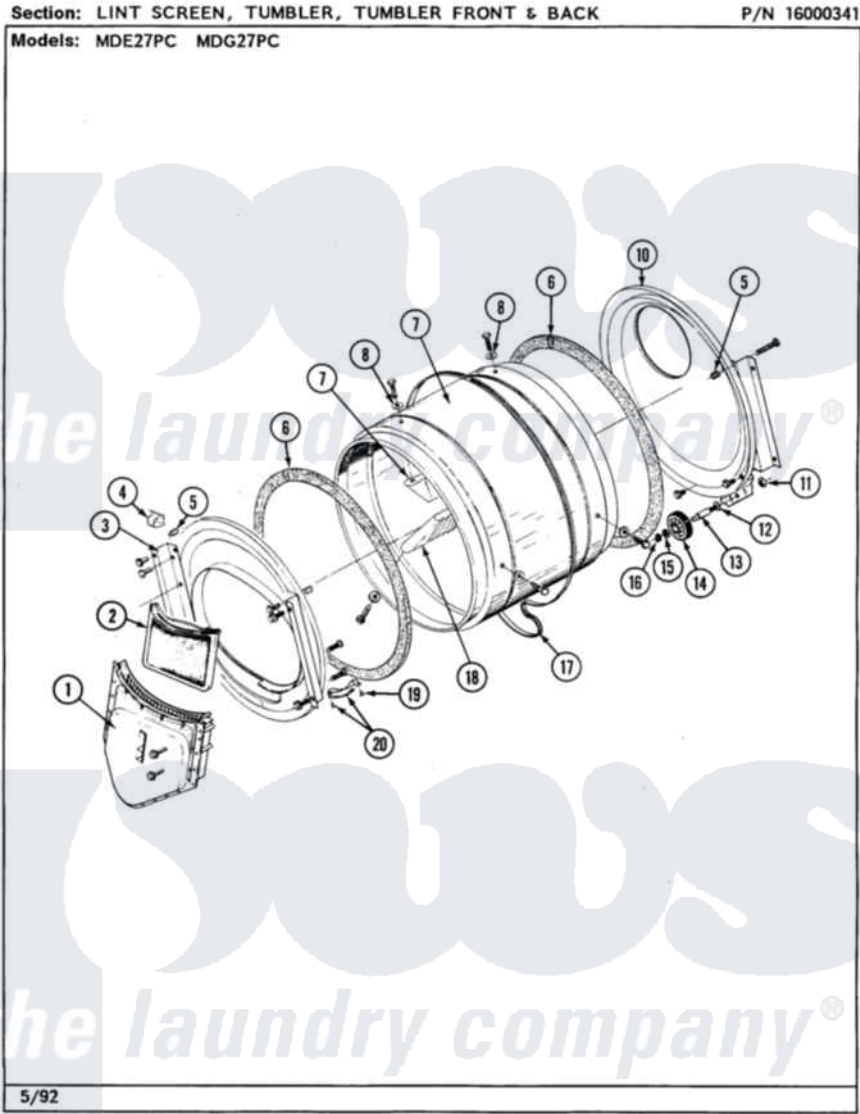

Maytag MDE27PCAEW 05 - LINT SCREEN, TUMBLER (FRONT & BACK)

16

Maytag [Commercial Maytag MDE27PCAEW Dryer Parts](#) Parts Diagram 05 - LINT SCREEN, TUMBLER (FRONT & BACK)

[Click on the part number to view part](#)

Item	Original Part Number	Replaced By	Status	Part Description
001	Y307112	33001016		Outlet Duct Assembly
"	Y314110	33002917		Screw, No.10-16
002	307108	33002970		Lint Filte
003	307109	33001179		Front, Tumbler
"	Y313561			Screw----NA
"	NLA		Not Available	SCREW
"	Y310632	1163839		Screw
004	Y310376			Clip, Door Switch Harness
005	NLA		Not Available	COVER, THREAD
006	314820			Seal, Tumbler
007	314803	33001012		Baffle
"	Y310759			Screw, Tumbler Baffles
008	314158			Washer, Baffle To Tumbler
009	306663		Not Available	TUMBLER W/BAFFLES
"	314802		Not Available	TUMBLER W/OUT BAFFLES
				Screw, 2/8 Hex Washer

010	211294	90767	Screw, 0A X 3/8 Hex Washer Head Tapping
"	Y307114	33001178	Back, Tumbler
"	Y308544	33001178	Back, Tumbler
011	312538	33001443	Nut, Hex
012	Y313347	312535	Washer, Vault Mounting Brk.
013	Y312948	6-3129480	Shaft- Tumbler
014	Y303373	12001541	Drum Roller/Washer Assembly--W
015	312535		Washer, Vault Mounting Brk.
016	410233	9703438	Ring-Retrn
017	Y312959		Poly "V" Belt For Tumbler
018	314804	33001004	Baffle, Tall
"	Y310759		Screw, Tumbler Baffles
019	210720		Rivet, Bearing To Tumbler Frnt
020	306508		Tumbler Bearing Kit ---W