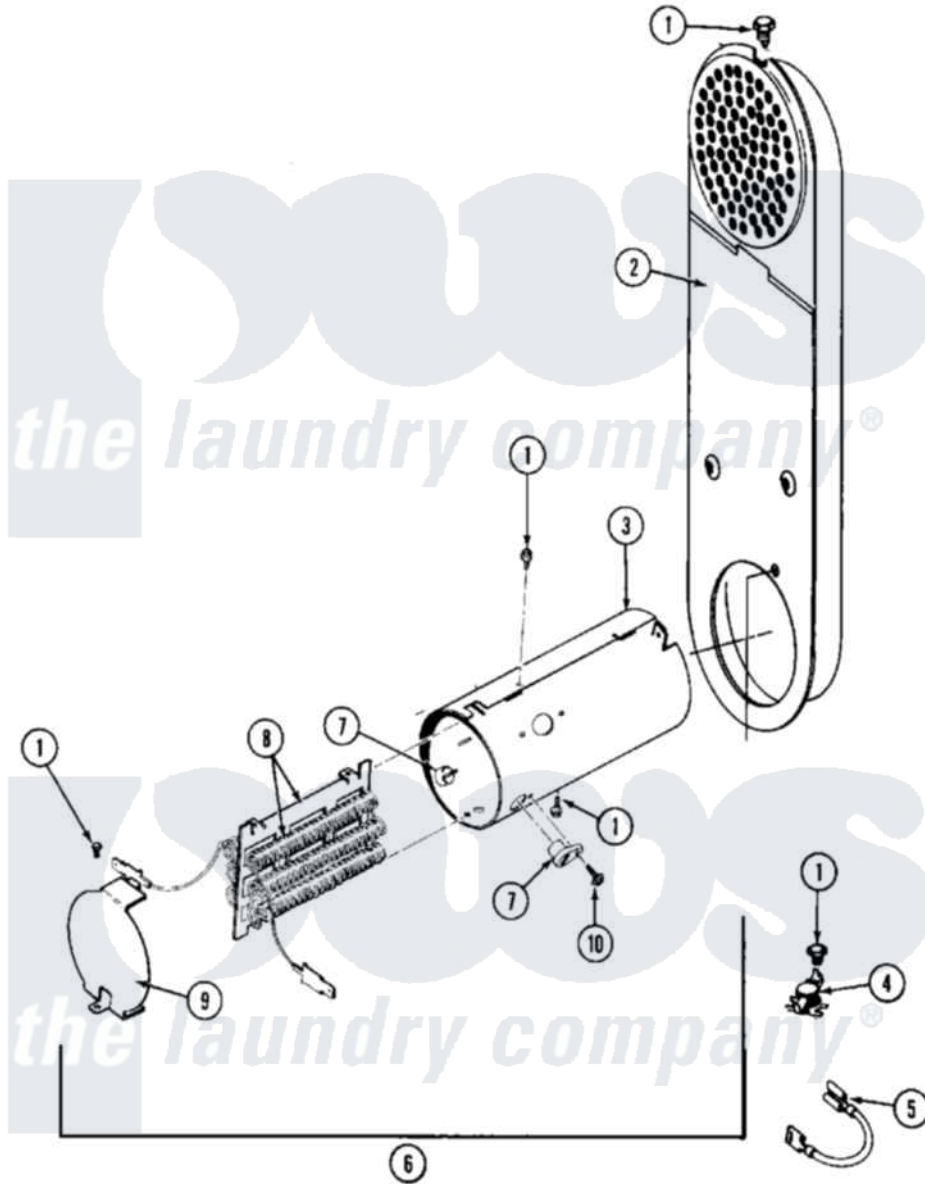

# Maytag MDE27PCAEW 06 - HEATER (A3 SERIES)

Maytag Commercial Maytag MDE27PCAEW Dryer Parts Parts Diagram 06 - HEATER (A3 SERIES)  
 Click on the part number to view part

| Item | Original Part Number    | Replaced By               | Status        | Part Description                        |
|------|-------------------------|---------------------------|---------------|---|
| 001  | <a href="#">211294</a>  | <a href="#">90767</a>     |               | Screw, 8A X 3/8 HeX Washer Head Tapping |
| 002  | 308503                  |                           | Not Available | INLET DUCT ASSEMBLY                     |
| "    | NLA                     |                           | Not Available | INLET DUCT ASSY.                        |
| 003  | <a href="#">314995</a>  |                           |               | Enclosure, Heater                       |
| 004  | <a href="#">303396</a>  |                           |               | Thermostat, Hi-Limit                    |
| 005  | <a href="#">Y307173</a> |                           |               | Wire, Jumper                            |
| 006  | <a href="#">Y308260</a> |                           |               | Heater Assembly Complete                |
| 007  | <a href="#">314998</a>  |                           |               | Insulator, Terminal                     |
| 008  | 307187                  | <a href="#">W10116747</a> |               | Heater                                  |
| 009  | <a href="#">314999</a>  |                           |               | Shield, Radiant                         |
| 010  | NLA                     |                           | Not Available | SCREW, TERMINAL INSULATOR               |