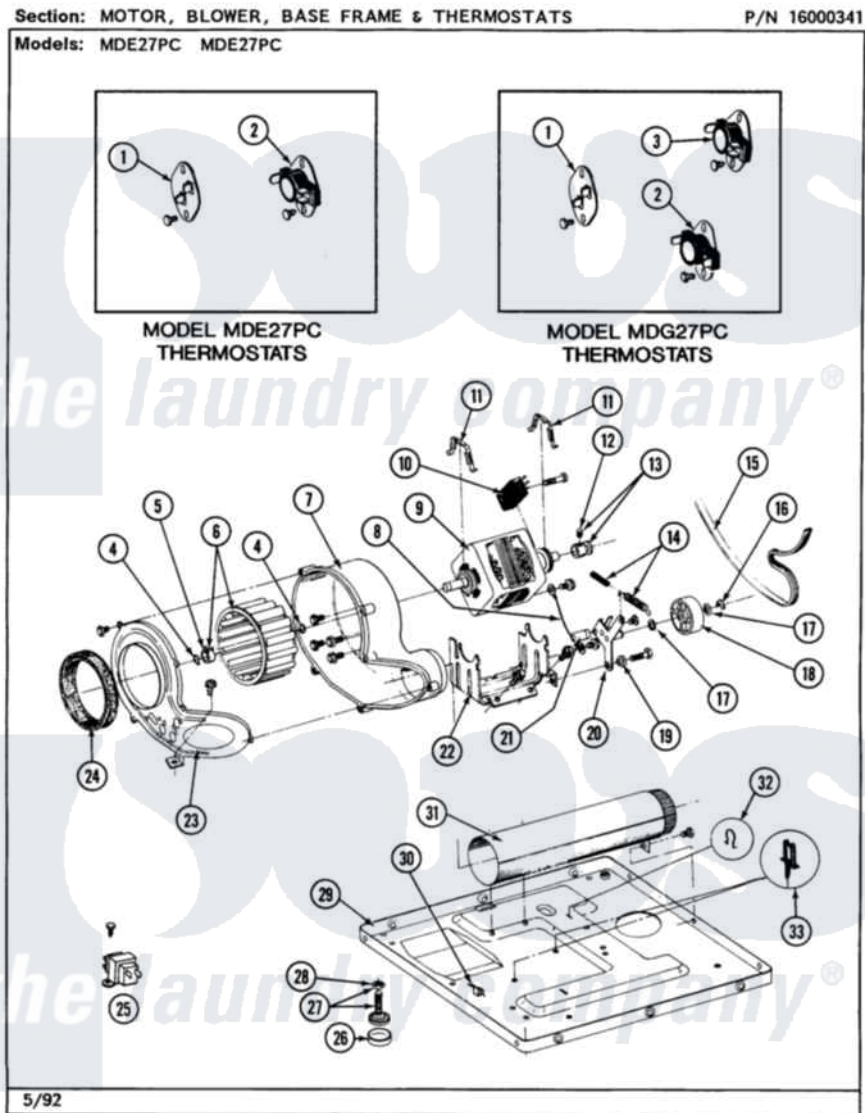

# Maytag MDE27PCAEW 07 - MOTOR, BLOWER, BASE FRAME & THERMOSTATS

22

Maytag [Commercial Maytag MDE27PCAEW Dryer Parts](#) Parts Diagram 07 - MOTOR, BLOWER, BASE FRAME & THERMOSTATS

[Click on the part number to view part](#)

Item	Original Part Number	Replaced By	Status	Part Description
001	<a href="#">211294</a>	<a href="#">90767</a>		Screw, 8A X 3/8 HeX Washer Head Tapping
"	<a href="#">306056</a>			Thermistor Temp. Control Part Not Used Mde/G26pc Only.
002	<a href="#">211294</a>	<a href="#">90767</a>		Screw, 8A X 3/8 HeX Washer Head Tapping
"	Y303391	<a href="#">33303391</a>		Thermostat, Cycling
003	<a href="#">211294</a>	<a href="#">90767</a>		Screw, 8A X 3/8 HeX Washer Head Tapping
"	<a href="#">303392</a>			Thermostat, Cycling
004	410233	<a href="#">9703438</a>		Ring-Retrn
005	<a href="#">312967</a>			Clamp, Blower Housing
006	<a href="#">Y303836</a>			Blower Wheel Assembly And Clamp
007	<a href="#">Y312893</a>			Housing, Blower
008	<a href="#">901220</a>			Ground Wire
"	910343	<a href="#">488234</a>		Screw 8-32 X 1/4