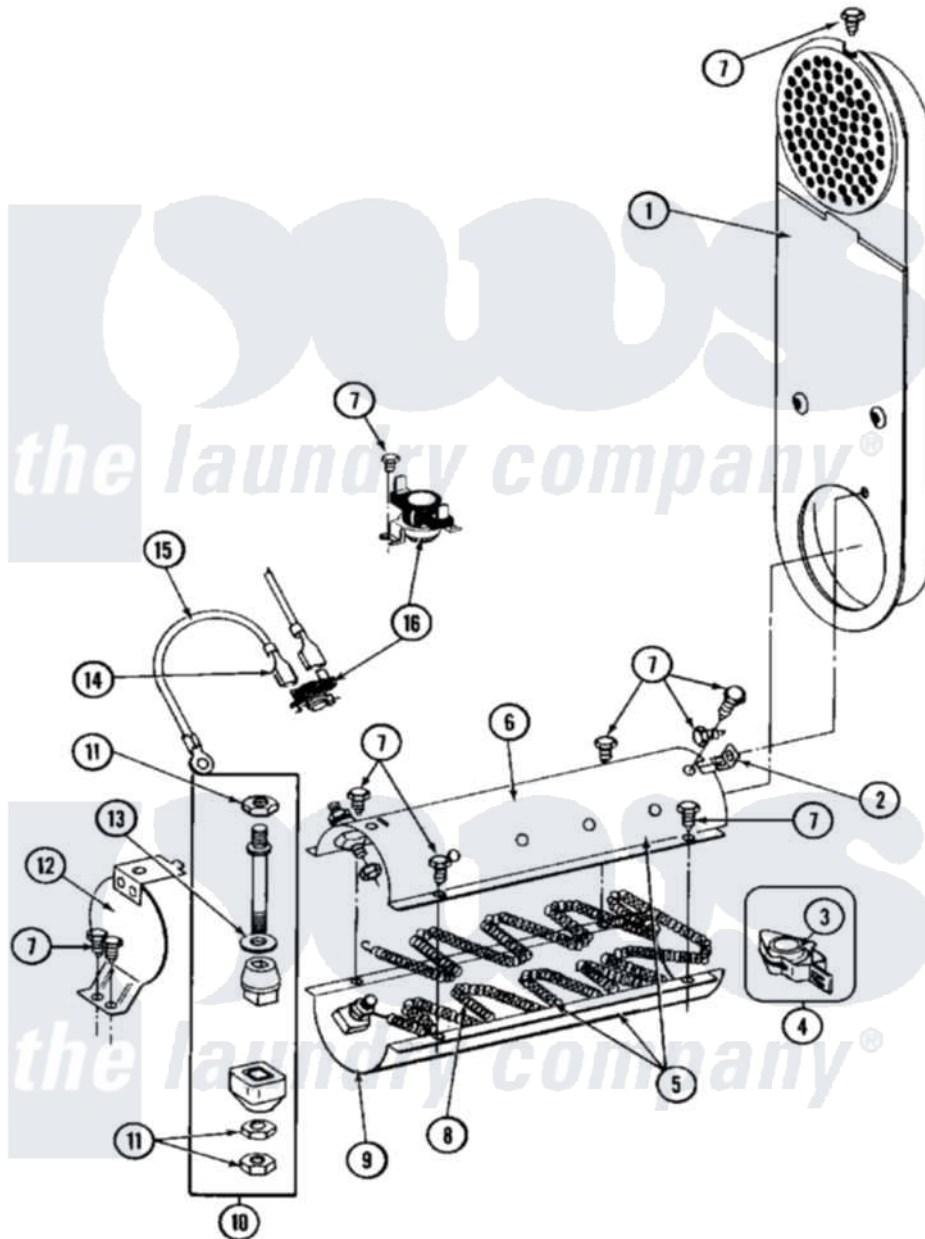

Maytag MDE27PCAEW 08 - HEATER (A0 SERIES)

Maytag [Commercial Maytag MDE27PCAEW Dryer Parts](#) Parts Diagram 08 - HEATER (A0 SERIES)
 Click on the part number to view part

Item	Original Part Number	Replaced By	Status	Part Description
001	NLA		Not Available	INLET DUCT ASSY.
002	Y312890			Retainer, Heater Chamber
003	Y313270			Insulator For Heater Elemen
004	Y303881			Clip And Insulator Assembly
005	Y303856		Not Available	HEATER ASSY. COMPLETE (208V)
006	Y313575		Not Available	HEATER CHAMBER, TOP
007	211294	90767		Screw, 8A X 3/8 Hex Washer Head Tapping
008	Y304837	W10116793		Element
009	Y313576			Heater Chamber, Bottom
010	Y304596			Terminal Insulator Assembly
011	311484	112432		Nut
012	304124		Not Available	HEATER SHIELD
013	311093			Washer, Terminal Connection
014	210745			Wire Terminal
015	Y304693			Jumper Wire