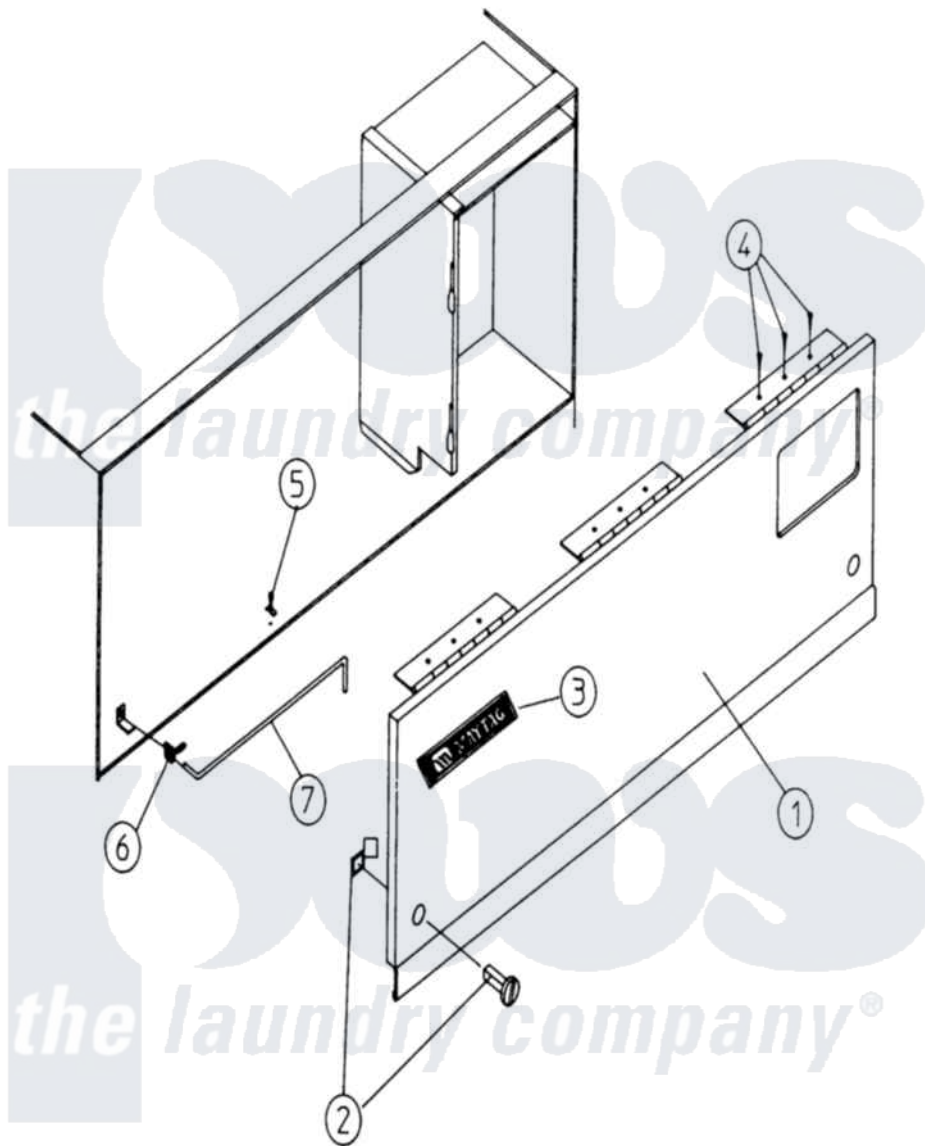

Maytag MDG100PN1 01 - CONTROL DOOR ASSEMBLY

Maytag Commercial Maytag MDG100PN1 Dryer Parts Parts Diagram 01 - CONTROL DOOR ASSEMBLY
 Click on the part number to view part

Item	Original Part Number	Replaced By	Status	Part Description
000	W10124350		Not Available	ORDER PARTS FROM AMERICAN DRYER CORP AT 508-678-9000
001	A80016		Not Available	DOOR ASSEMBLY, CONTROL
002	A160005		Not Available	LATCH, SPRING TURN (2-PIECE) (CHECK LABEL ON COMPUTER CHIP)
003	A112343	112343		Maytag Log
"	A870011	W10147884		Logo Doubl
004	A150415		Not Available	SCREW, CRIMPTITE (PH. RD.HD.) (No.10-16 X 1/2" PH. RD. HD.)
005	A102600		Not Available	CATCH, ROD SUPPORT-CTRL. DOOR
006	A102601		Not Available	CLIP, RETAINER (CONTROL DOOR ROD)
007	A102501		Not Available	ROD, CONTROL DOOR SUPPORT