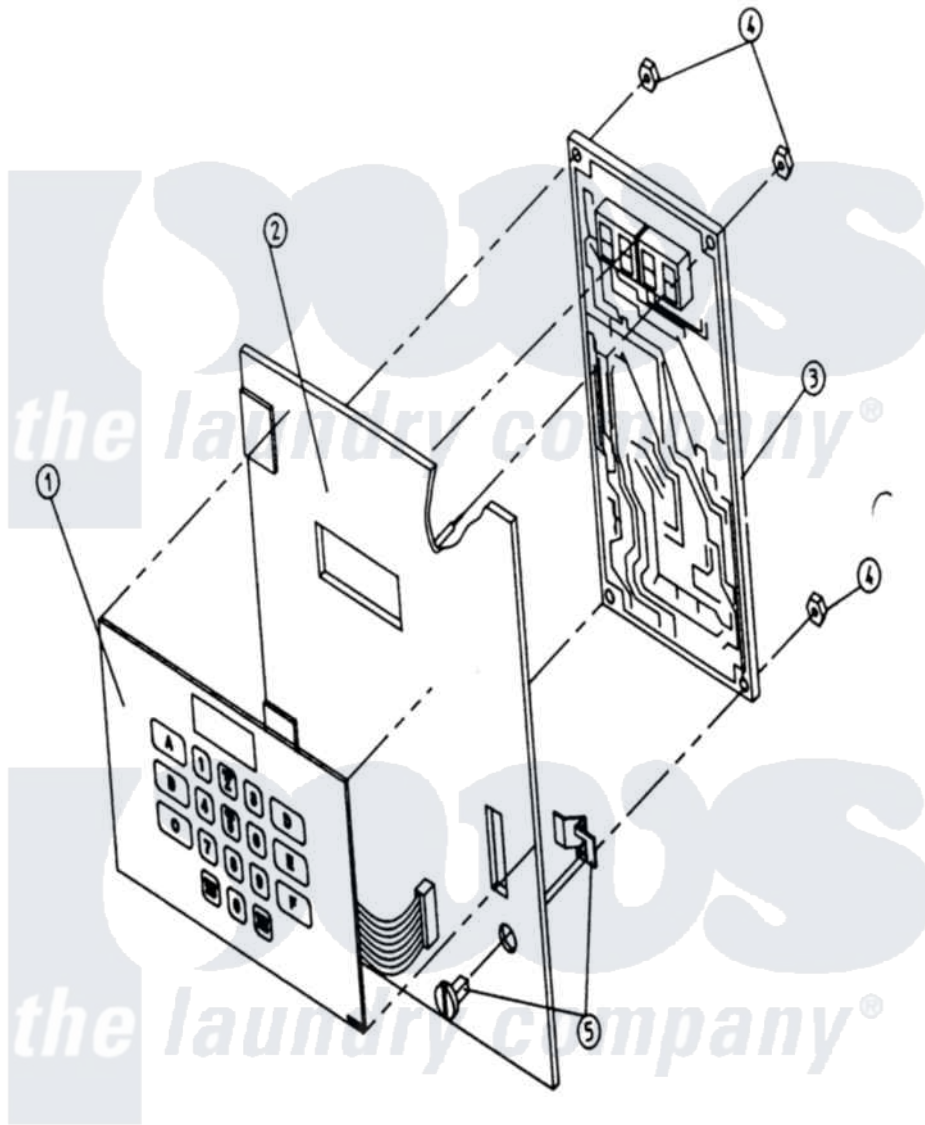

Maytag MDG100PN1 02 - MICROPROCESSOR CONTROL PANEL

Maytag [Commercial Maytag MDG100PN1 Dryer Parts](#) Parts Diagram 02 - MICROPROCESSOR CONTROL PANEL
 Click on the part number to view part

Item	Original Part Number	Replaced By	Status	Part Description
001	A112535			LABEL ASSY., KEYBOARD (OPL) (ENGLISH)
"	W10124350		Not Available	NOT REQUIRED PART OR SEE NOTE
002	A800057	W10146960		M.P. Contr
"	A800164	W10146984		Auto MP CO
"	A865092		Not Available	PANEL, 4 OPL REVERSING CONTROL (COMPLETE)(INCLUDES No.1-5)
003	A137127		Not Available	CONTROLLER, PHASE 4 OPL RVRSNG
004	A152001	152001		8-32 X 3 8
005	A160005		Not Available	LATCH, SPRING TURN (2-PIECE) (CHECK LABEL ON COMPUTER CHIP