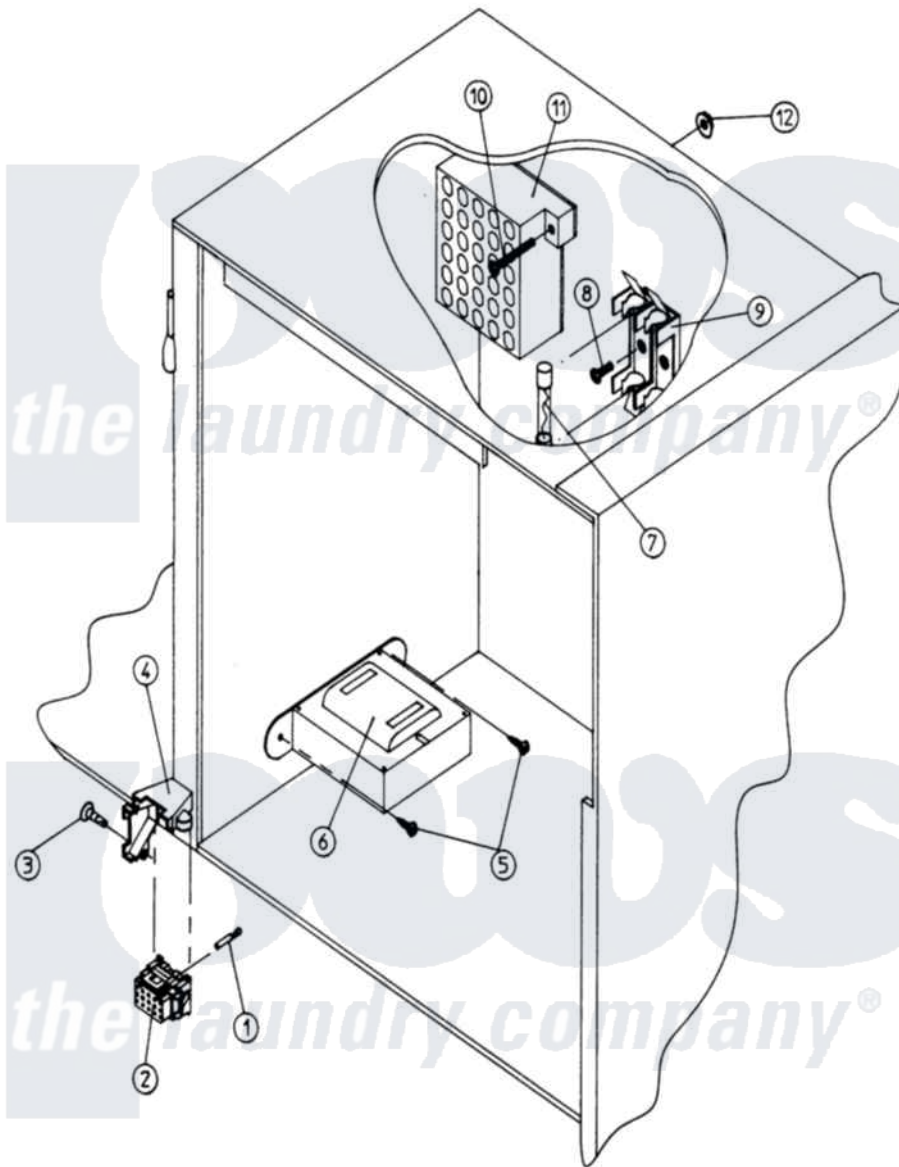

Maytag MDG100PN1 03 - MICROPROC CONTROL BOX ASSEMBLY

Maytag [Commercial Maytag MDG100PN1 Dryer Parts](#) Parts Diagram 03 - MICROPROC CONTROL BOX ASSEMBLY
 Click on the part number to view part

Item	Original Part Number	Replaced By	Status	Part Description
000	W10124350		Not Available	ORDER PARTS FROM AMERICAN DRYER CORP AT 508-678-9000
001	A137021	137021		Mr Recept 2
002	A122800	122800		M R EXTRAC
"	A137020	137020		15 Pin Con
003	A150315	150315		6 X 3 8 P
004	A137022	137022		15 Position
005	A150300	5307527001		Switch
006	A141403		Not Available	TRANSFORMER (24 VAC) (FOR MICROPROCESSOR MODELS)
007	A136057	W10146739		0.5 A 250
008	A150301	150301		8-18 X 7
009	A136008	136008		Fuse Block
010	A152002	152002		1 4-20 Hex
011	A120715	W10146700		30 Pos Ter
012	A151000	WH12X195		Switch Assembly