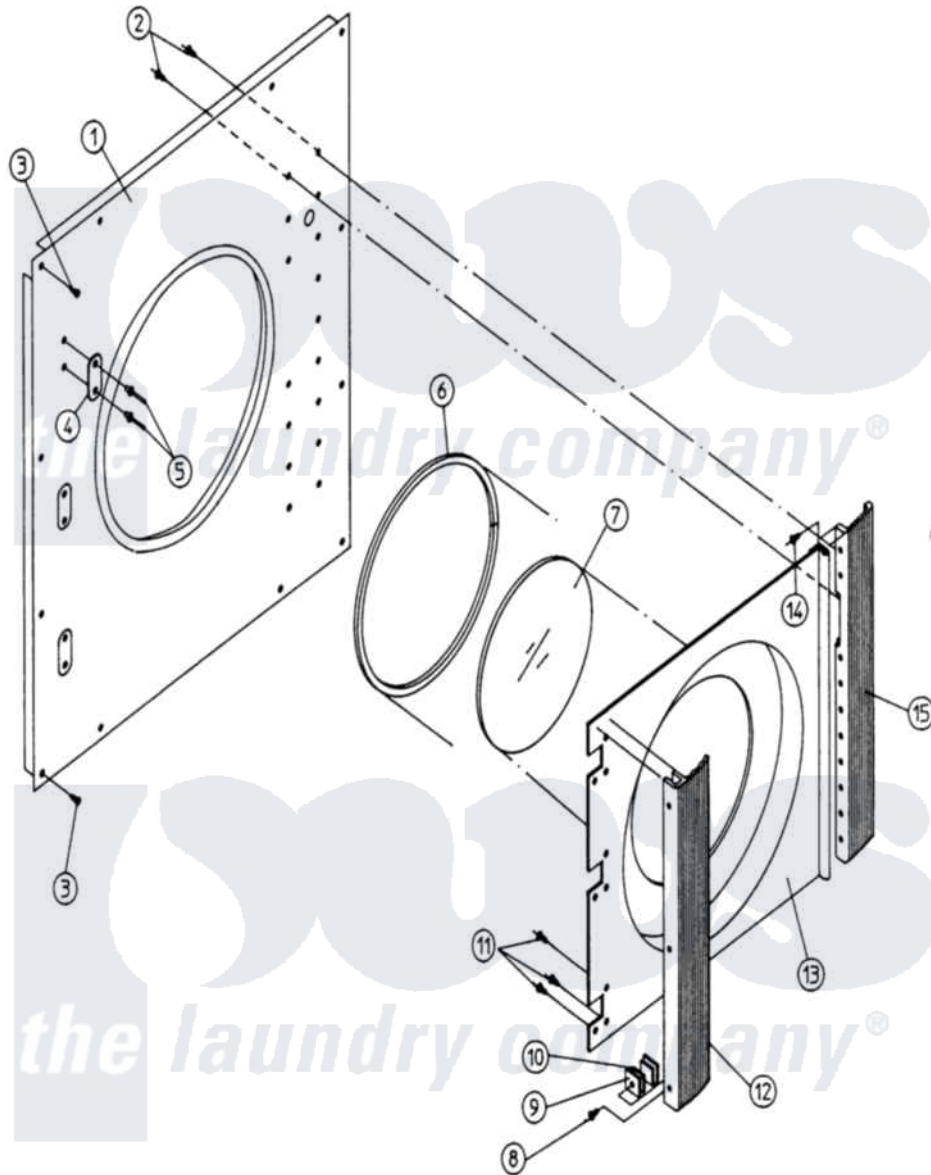

Maytag MDG100PN1 04 - FRONT PANEL/MAIN DOOR ASSEMBLIES

Maytag [Commercial Maytag MDG100PN1 Dryer Parts](#) Parts Diagram 04 - FRONT PANEL/MAIN DOOR ASSEMBLIES
 Click on the part number to view part

Item	Original Part Number	Replaced By	Status	Part Description
000	W10124350		Not Available	ORDER PARTS FROM AMERICAN DRYER CORP AT 508-678-9000
001	A800349	W10147027		100 RH FR
002	A150402		Not Available	SCREW
003	A150415		Not Available	SCREW, CRIMPTITE (PH. RD.HD.) (No.10-16 X 1/2" PH. RD. HD.)
004	A170340	170340		3 1 2 SS
005	A154200	154200		5 32 RIVE
006	A102308		Not Available	GASKET, DOOR (94" LNGT. ONLY)
007	A102210	102210		20 7 16 D
008	A150401	W10146762		10-24 X 1
009	A306801	306801		Wire Harness, Main
010	A102100		Not Available	MAGNET, MAIN DOOR
011	A150415		Not Available	SCREW, CRIMPTITE (PH. RD.HD.) (No.10-16 X 1/2" PH. RD. HD.)

012	A170201		Not Available	HANDLE, MAIN DOOR
013	A800110	W10149266		100 120 17
"	A800112		Not Available	DOOR, MAIN (SPECIFY COLOR)
"	A800122	W10146962		100 Main
014	A150430	150430		10 X 1 2
015	A170210	170210		35 Hinge
"	A170725		Not Available	ADHESIVE, MOUNTING (GLASS AND GASKET ADHESIVE)