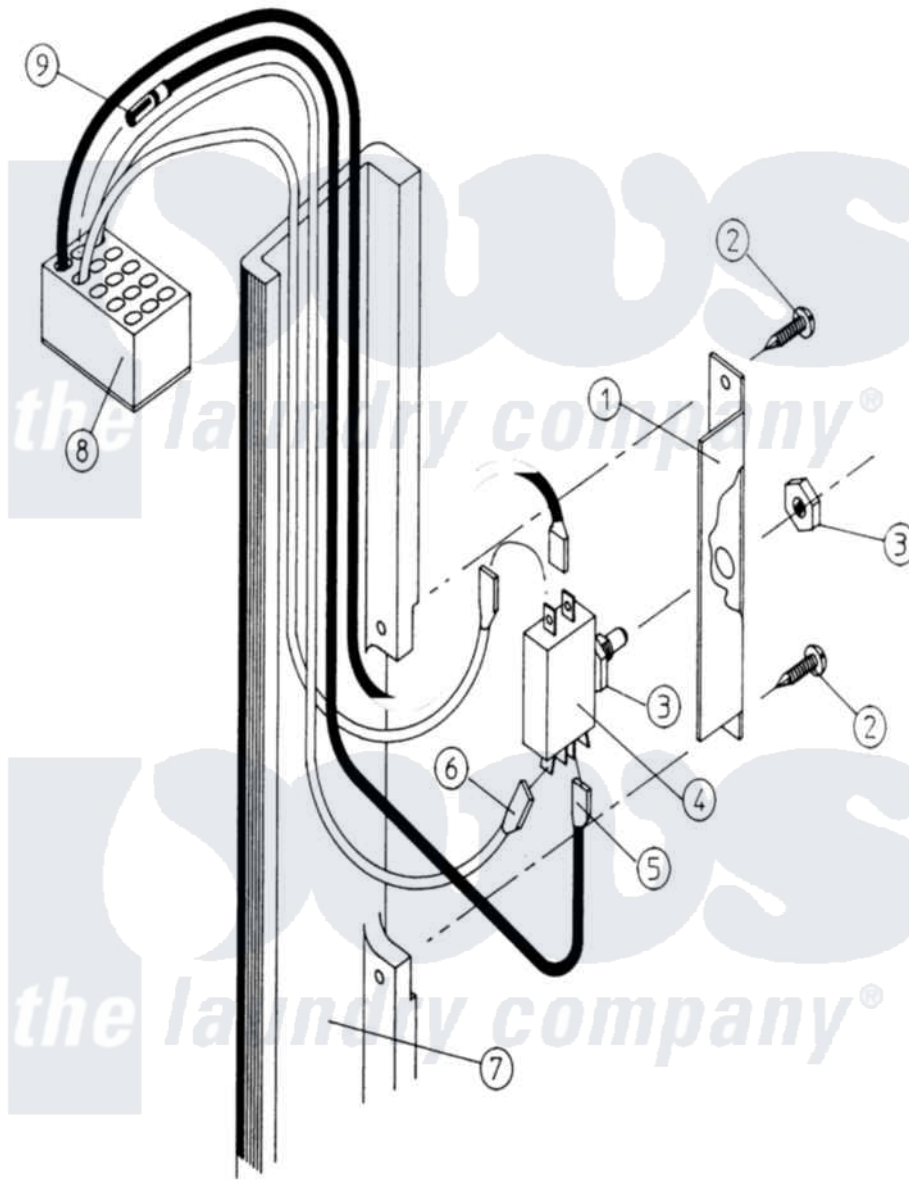

# Maytag MDG100PN1 05 - MAIN DOOR SWITCH ASSEMBLY

Maytag [Commercial Maytag MDG100PN1 Dryer Parts](#) Parts Diagram 05 - MAIN DOOR SWITCH ASSEMBLY  
 Click on the part number to view part

Item	Original Part Number	Replaced By	Status	Part Description
000	W10124350		Not Available	ORDER PARTS FROM AMERICAN DRYER CORP AT 508-678-9000
001	A313208	<a href="#">W10146840</a>		100 120 Ma
002	A150415		Not Available	SCREW, CRIMPTITE (PH. RD.HD.) (No.10-16 X 1/2" PH. RD. HD.)
003	A152003	<a href="#">152003</a>		3 8-32 X 1
004	A137006		Not Available	SWITCH, DOOR
005	A121028	<a href="#">121028</a>		1 4 X.032
006	A121027	<a href="#">121027</a>		.187 X .03
007	A170210	<a href="#">170210</a>		35 Hinge
008	A122626	<a href="#">122626</a>		15P Umnl C
009	A122705	<a href="#">122705</a>		Umnl Sok 2