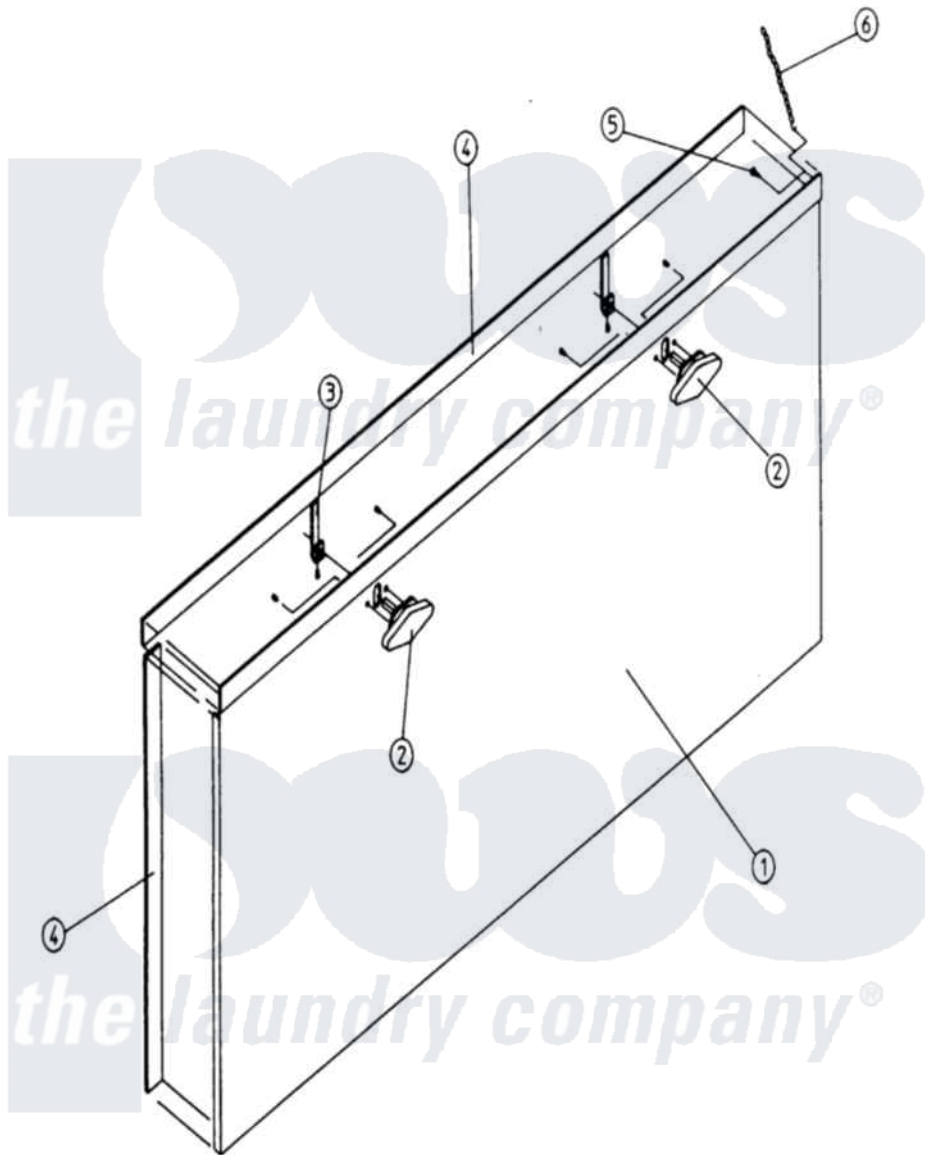

Maytag MDG100PN1 06 - LINT DOOR ASSEMBLY

Maytag Commercial Maytag MDG100PN1 Dryer Parts Parts Diagram 06 - LINT DOOR ASSEMBLY
 Click on the part number to view part

Item	Original Part Number	Replaced By	Status	Part Description
000	W10124350		Not Available	ORDER PARTS FROM AMERICAN DRYER CORP AT 508-678-9000
001	A800213	W10146987		100 Drop
002	A160200		Not Available	KNOB LATCH (W/2 SCREWS)
"	A800150	W10146979		Knob Latc
003	A150425	W10146763		12-24 X 3
"	A160009	160009		Adjustable
004	A117600		Not Available	TAPE, NOISE SUPPRESSOR (SOLD IN FEET)
005	A150419	150419		6 X 1 2 T
006	A108120	108120		Chain For
"	A150418	150418		Dlh 4 X .1