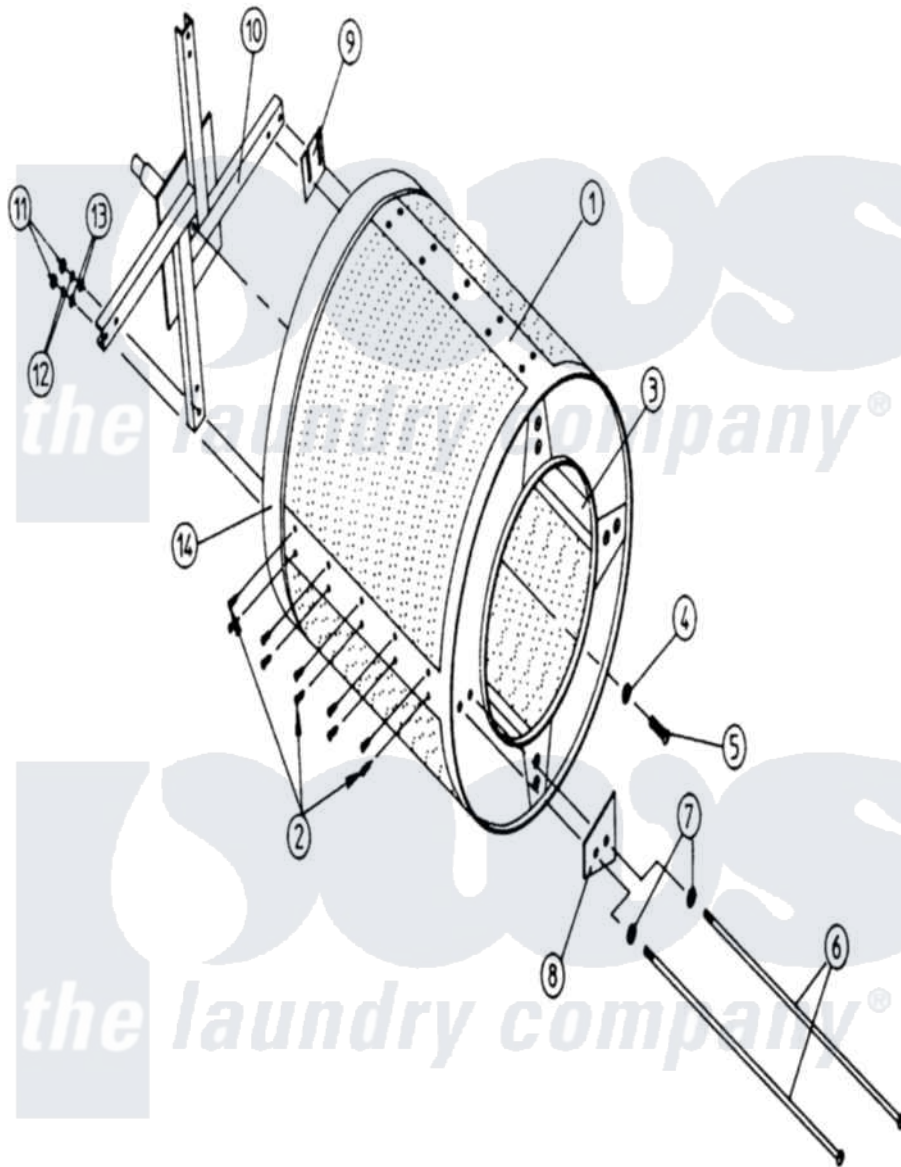

# Maytag MDG100PN1 08 - TUMBLER / SUPPORT ASSEMBLY

Maytag [Commercial Maytag MDG100PN1 Dryer Parts](#) Parts Diagram 08 - TUMBLER / SUPPORT ASSEMBLY  
 Click on the part number to view part

| Item | Original Part Number | Replaced By                 | Status        | Part Description  |
|------|----------------------|-----------------------------|---------------|---|
| 000  | W10124350            |                             | Not Available | ORDER PARTS FROM AMERICAN DRYER CORP AT 508-678-9000        |
| 001  | A800707              | <a href="#">800707</a>      |               | 100 Tumbler   |
| "    | A800807              | <a href="#">800807</a>      |               | 100 115 TU  |
| 002  | A150415              |                             | Not Available | SCREW, CRIMPTITE (PH. RD.HD.) (No.10-16 X 1/2" PH. RD. HD.) |
| 003  | A301300              | <a href="#">5700M600-60</a> |               | Windowpac   |
| 004  | A153014              |                             | Not Available | WASHER, FLAT (9/16")  |
| 005  | A150500              |                             | Not Available | SCREW, SOCKET BUTTON HD. (5/16-18" X 38 1/2")               |
| 006  | A100904              |                             | Not Available | ROD, TIE  |
| 007  | A153013              | <a href="#">153013</a>      |               | 7 16 Spli   |
| 008  | A301700              | <a href="#">301700</a>      |               | Tumbler Re  |
| 009  | A301701              | <a href="#">301701</a>      |               | 100-115-12  |
| 010  | A800607              | <a href="#">800607</a>      |               | 100 Tumbler   |
| 011  | A153014              |                             | Not Available | WASHER, FLAT (9/16")  |