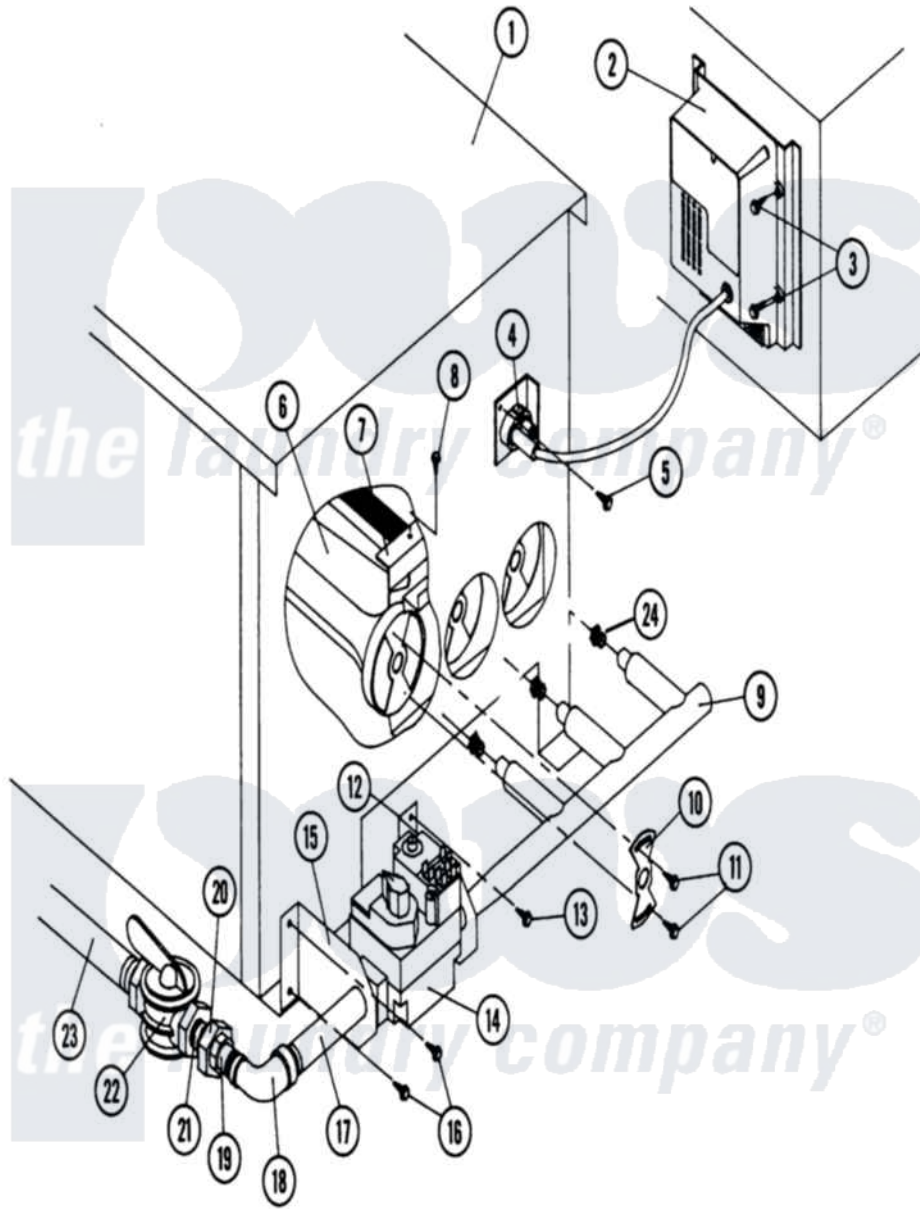

Maytag MDG100PN1 12 - DSI BURNER ASSEMBLY

Maytag [Commercial Maytag MDG100PN1 Dryer Parts](#) Parts Diagram 12 - DSI BURNER ASSEMBLY
 Click on the part number to view part

Item	Original Part Number	Replaced By	Status	Part Description
000	W10124350		Not Available	ORDER PARTS FROM AMERICAN DRYER CORP AT 508-678-9000
001	A850853	850853		100 DSI B
002	A128926		Not Available	MODULE, DSI ONLY
003	A150299	150299		10 X 1 H
004	A880134		Not Available	IGNITER/FLAME PROBE KIT ASSY (INCLUDES No.4 & 5)
005	A150415		Not Available	SCREW, CRIMPTITE (PH. RD.HD.) (No.10-16 X 1/2" PH. RD. HD.)
006	A141107		Not Available	BURNER, RIBBON
007	A318318	318318		100 Bumer
008	A150415		Not Available	SCREW, CRIMPTITE (PH. RD.HD.) (No.10-16 X 1/2" PH. RD. HD.)
009	A141208		Not Available	MANIFOLD, 3-PORT
010	A318316	318316		100 Burn
				SCREW, CRIMPTITE (PH.

011	A150415		Not Available	RD.HD.) (No.10-16 X 1/2` PH. RD. HD.)
012	A318317	318317		Ud80 AD100
013	A150415		Not Available	SCREW, CRIMPTITE (PH. RD.HD.) (No.10-16 X 1/2` PH. RD. HD.)
014	A128928	W10149182		Redundant
015	A318317	318317		Ud80 AD100
016	A150415		Not Available	SCREW, CRIMPTITE (PH. RD.HD.) (No.10-16 X 1/2` PH. RD. HD.)
017	A142703	142703		1 2 X 4 BL
018	A142511	142511		1 2 X 3 4
019	A142701	142701		3 4 Close
020	A142601	142601		3 4 Black
021	A142701	142701		3 4 Close
022	A141300	141300		3 4 GAS S
023	A142821	142821		3 4 X 36 B
024	A140830	140830		Burner Ori