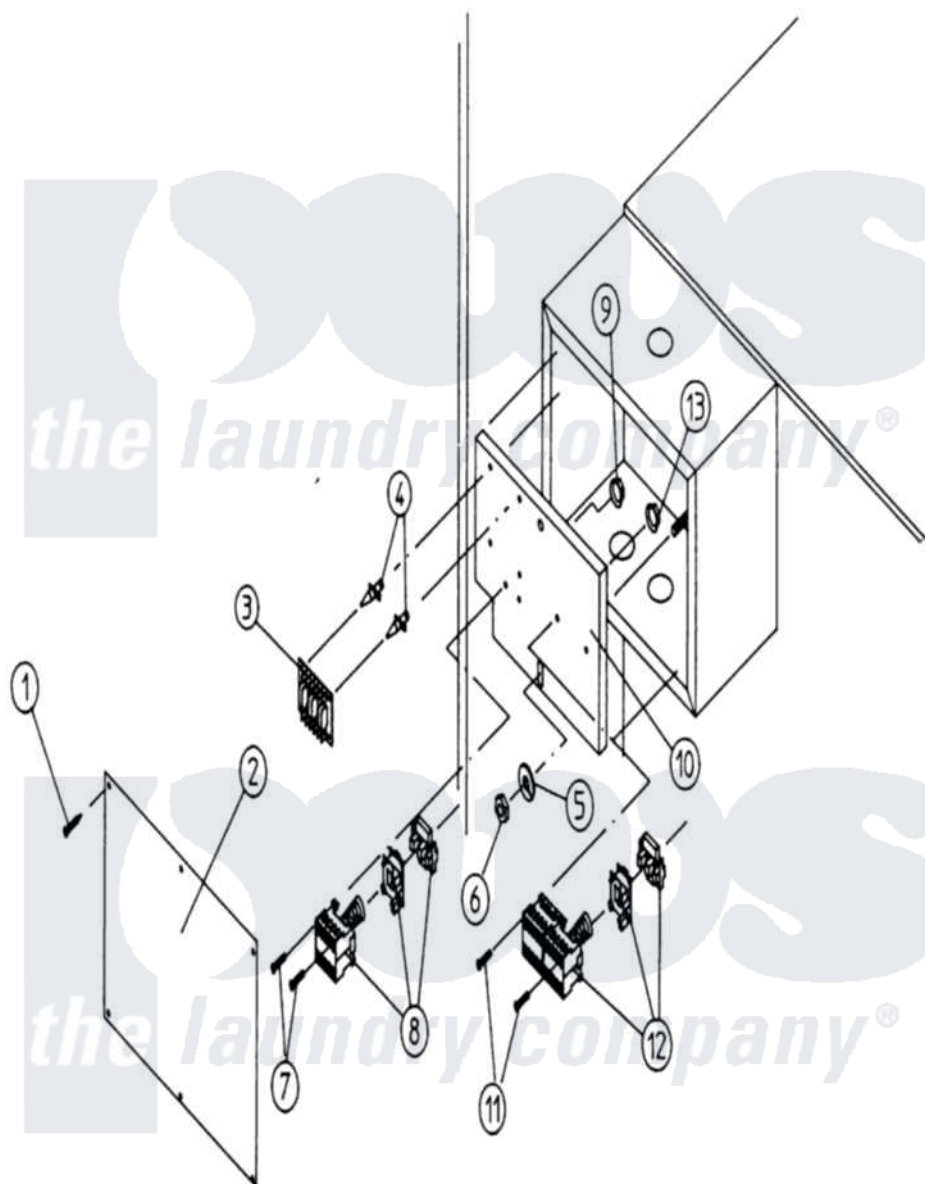

Maytag MDG100PN1 14 - MICROPROCESSOR RVRSG CONTROL ASSY

Maytag Commercial Maytag MDG100PN1 Dryer Parts Diagram 14 - MICROPROCESSOR RVRSG CONTROL ASSY

Click on the part number to view part

Item	Original Part Number	Replaced By	Status	Part Description
000	W10124350		Not Available	ORDER PARTS FROM AMERICAN DRYER CORP AT 508-678-9000
001	A150301	150301		8-18 X 7
002	A322808	322808		100 120 17
003	A137060	137060		A.s. Board
004	A137013	137013		Pc Bd Nylo
005	A153002	8182939		Washer, Lock
006	A152004	8182933		Nut, Hex
007	A150108	150108		8-32 X 1 2
008	A132430		Not Available	CONTACTOR, IMPELLER
"	A132432		Not Available	COIL, CONTACTOR REPLACEMENT (24VAC.)
009	A151001	W10146764		8-32 Pal N
010	A322807	322807		50 Reversi
011	A150108	150108		8-32 X 1 2
012	A132431		Not Available	CONTACTOR, REVERSING