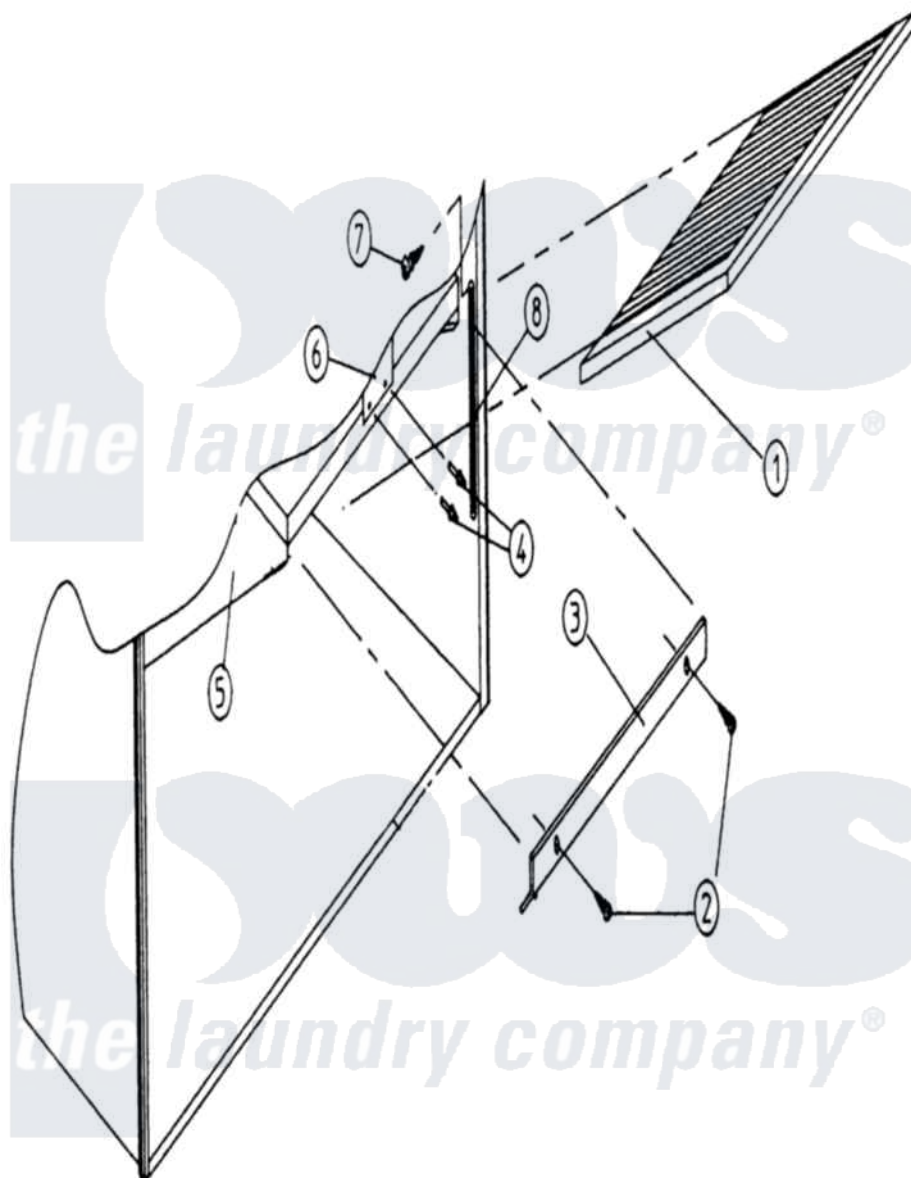

# Maytag MDG100PN1 16 - LINT TRAP ASSEMBLY

Maytag Commercial Maytag MDG100PN1 Dryer Parts Parts Diagram 16 - LINT TRAP ASSEMBLY  
 Click on the part number to view part

Item	Original Part Number	Replaced By	Status	Part Description
000	W10124350		Not Available	ORDER PARTS FROM AMERICAN DRYER CORP AT 508-678-9000
001	A800504	<a href="#">800504</a>		100 Drop
002	A150300	<a href="#">5307527001</a>		Switch
003	A304024		Not Available	BRACKET, LINT SCREEN HOLDER
004	A154200	<a href="#">154200</a>		5 32 RIVE
005	A800412	<a href="#">W10147058</a>		100 Lint
"	A800413	<a href="#">W10147059</a>		100 Lint
006	A304025		Not Available	BRACKET, LINT TRAP HANGER
007	A150418	<a href="#">150418</a>		DIh 4 X .1
"	A150419	<a href="#">150419</a>		6 X 1 2 T
008	A108120	<a href="#">108120</a>		Chain For