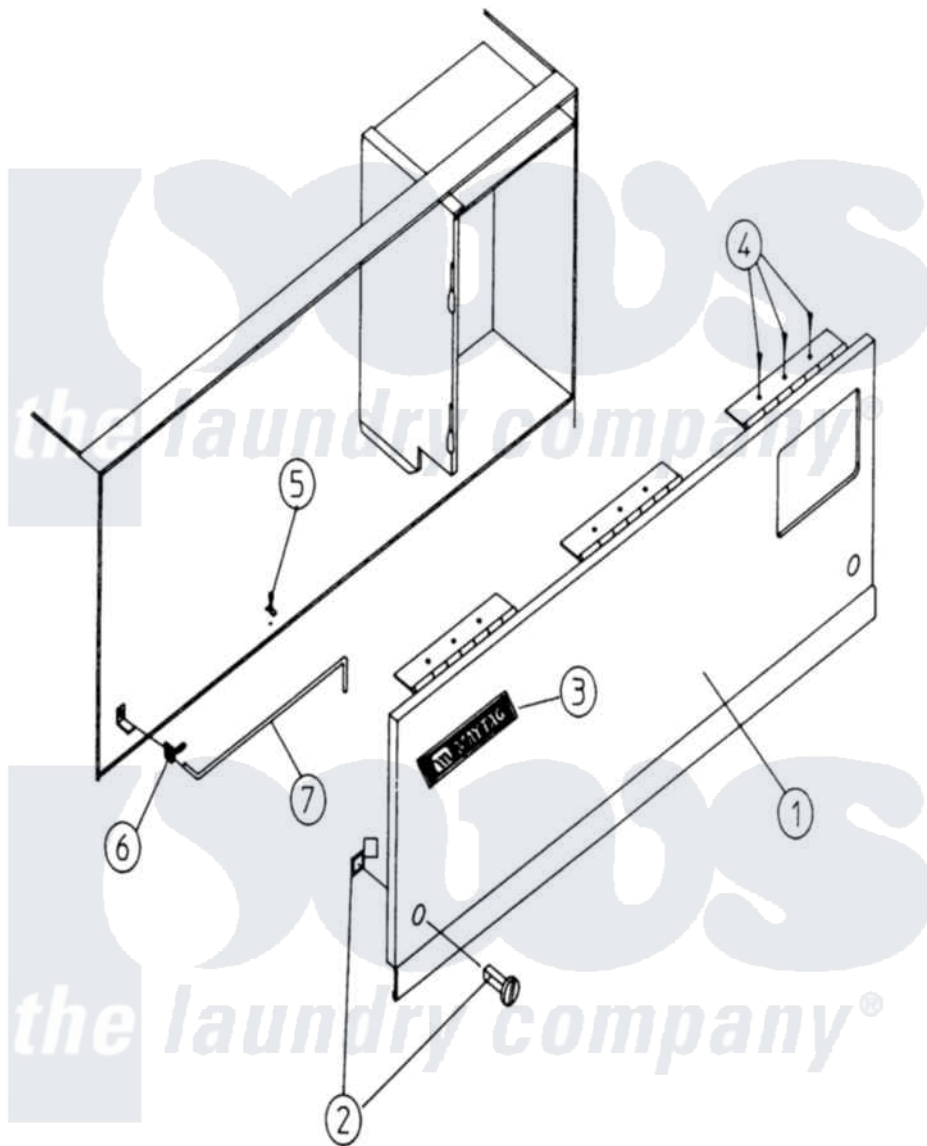

# Maytag MDG100PN1L 01 - CONTROL DOOR ASSEMBLY

Maytag Commercial Maytag MDG100PN1L Dryer Parts Parts Diagram 01 - CONTROL DOOR ASSEMBLY  
 Click on the part number to view part

Item	Original Part Number	Replaced By	Status	Part Description
000	W10124350		Not Available	ORDER PARTS FROM AMERICAN DRYER CORP AT 508-678-9000
001	A80016		Not Available	DOOR ASSEMBLY, CONTROL
002	A160005		Not Available	LATCH, SPRING TURN (2-PIECE) (CHECK LABEL ON COMPUTER CHIP)
003	A112343	<a href="#">112343</a>		Maytag Log
"	A870011	<a href="#">W10147884</a>		Logo Doubl
004	A150415		Not Available	SCREW, CRIMPTITE (PH. RD.HD.) (No.10-16 X 1/2" PH. RD. HD.)
005	A102600		Not Available	CATCH, ROD SUPPORT-CTRL. DOOR
006	A102601		Not Available	CLIP, RETAINER (CONTROL DOOR ROD)
007	A102501		Not Available	ROD, CONTROL DOOR SUPPORT