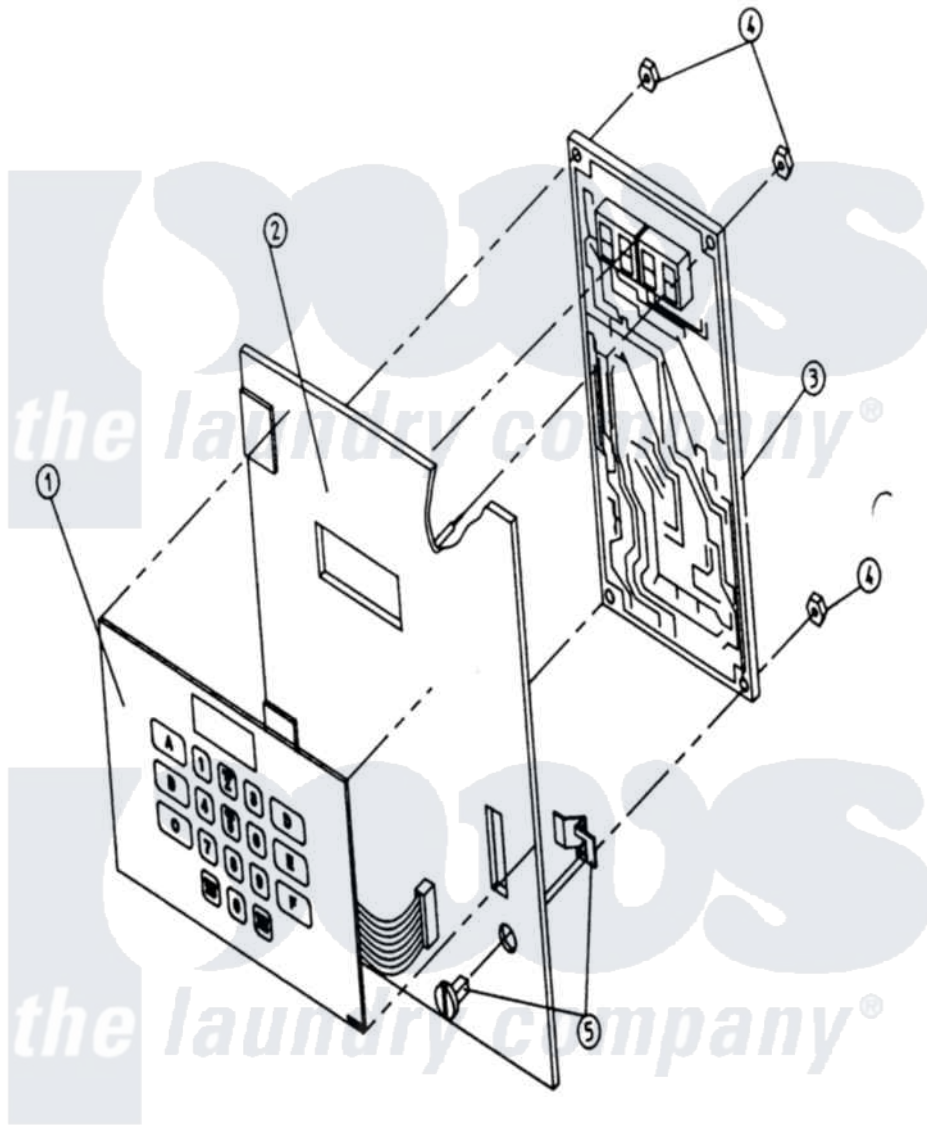

Maytag MDG100PN1L 02 - MICROPROCESSOR CONTROL PANEL

Maytag Commercial Maytag MDG100PN1L Dryer Parts Parts Diagram 02 - MICROPROCESSOR CONTROL PANEL
 Click on the part number to view part

Item	Original Part Number	Replaced By	Status	Part Description
001	A112535			LABEL ASSY., KEYBOARD (OPL) (ENGLISH)
"	W10124350		Not Available	NOT REQUIRED PART OR SEE NOTE
002	A800057	W10146960		M.P. Contr
"	A800164	W10146984		Auto MP CO
"	A865092		Not Available	PANEL, 4 OPL REVERSING CONTROL (COMPLETE)(INCLUDES No.1-5)
003	A137127		Not Available	CONTROLLER, PHASE 4 OPL RVRSNG
004	A152001	152001		8-32 X 3 8
005	A160005		Not Available	LATCH, SPRING TURN (2-PIECE) (CHECK LABEL ON COMPUTER CHIP