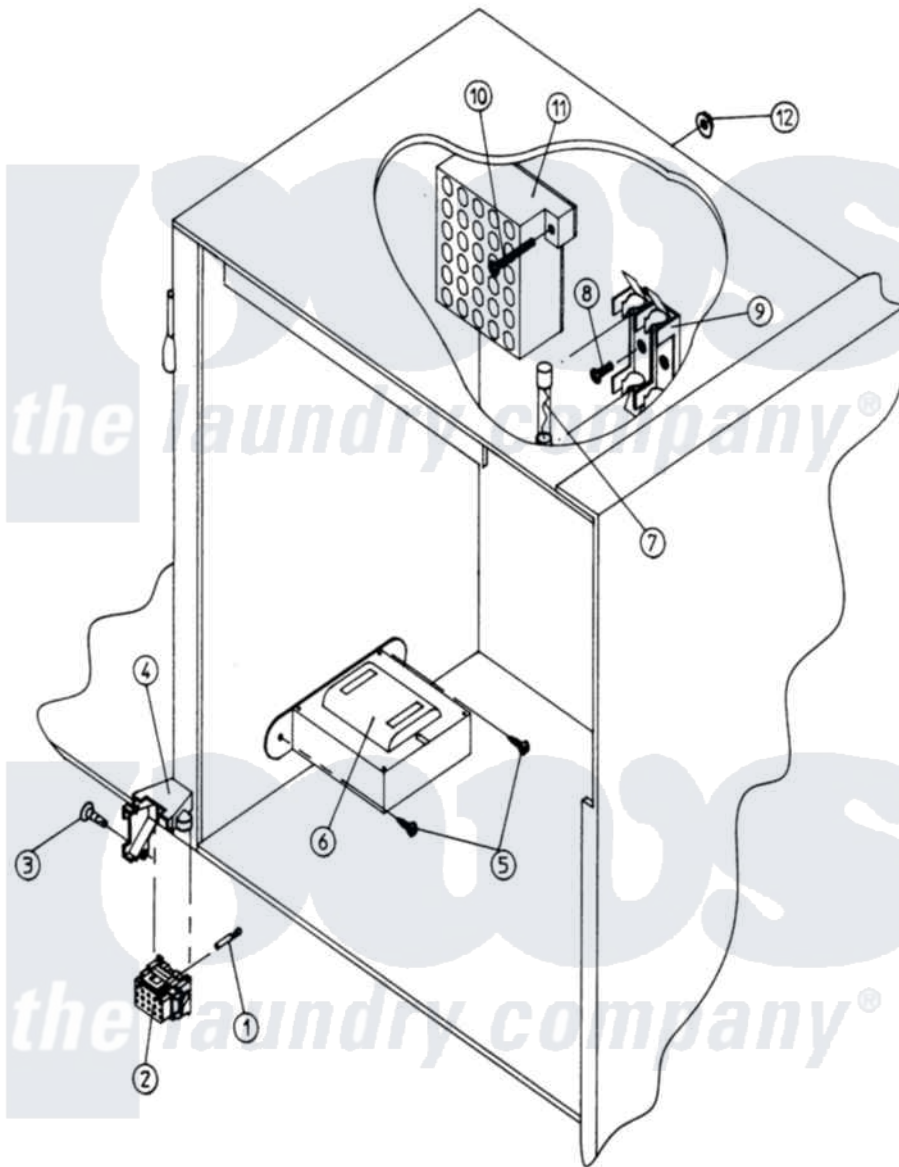

Maytag MDG100PN1L 03 - MICROPROC CONTROL BOX ASSEMBLY

Maytag [Commercial Maytag MDG100PN1L Dryer Parts](#) Parts Diagram 03 - MICROPROC CONTROL BOX ASSEMBLY
 Click on the part number to view part

Item	Original Part Number	Replaced By	Status	Part Description
000	W10124350		Not Available	ORDER PARTS FROM AMERICAN DRYER CORP AT 508-678-9000
001	A137021	137021		Mr Recept 2
002	A122800	122800		M R EXTRAC
"	A137020	137020		15 Pin Con
003	A150315	150315		6 X 3 8 P
004	A137022	137022		15 Position
005	A150300	5307527001		Switch
006	A141403		Not Available	TRANSFORMER (24 VAC) (FOR MICROPROCESSOR MODELS)
007	A136057	W10146739		0.5 A 250
008	A150301	150301		8-18 X 7
009	A136008	136008		Fuse Block
010	A152002	152002		1 4-20 Hex
011	A120715	W10146700		30 Pos Ter
012	A151000	WH12X195		Switch Assembly