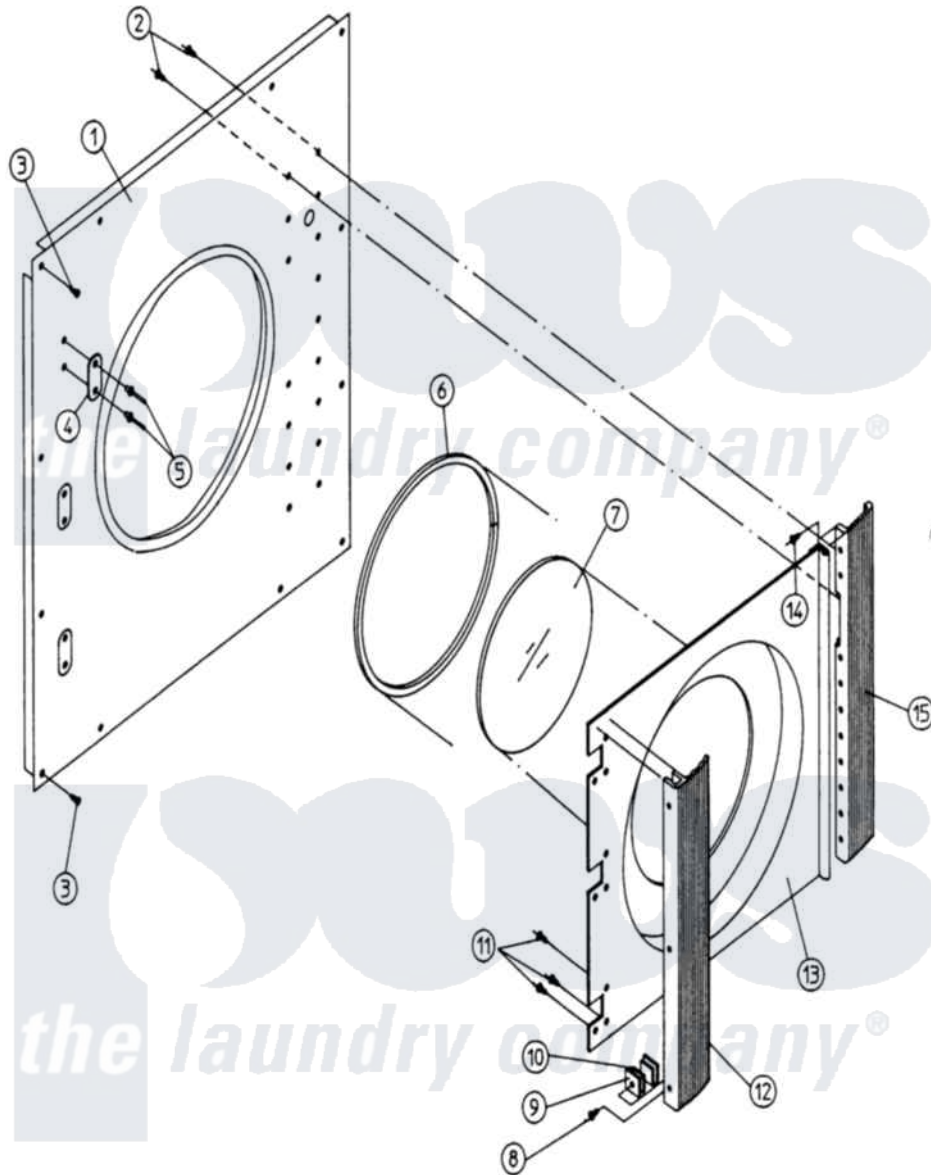

# Maytag MDG100PN1L 04 - FRONT PANEL/MAIN DOOR ASSEMBLIES

Maytag Commercial Maytag MDG100PN1L Dryer Parts Parts Diagram 04 - FRONT PANEL/MAIN DOOR ASSEMBLIES  
 Click on the part number to view part

Item	Original Part Number	Replaced By	Status	Part Description
000	W10124350		Not Available	ORDER PARTS FROM AMERICAN DRYER CORP AT 508-678-9000
001	A800349	<a href="#">W10147027</a>		100 RH FR
002	A150402		Not Available	SCREW
003	A150415		Not Available	SCREW, CRIMPTITE (PH. RD.HD.) (No.10-16 X 1/2" PH. RD. HD.)
004	A170340	<a href="#">170340</a>		3 1 2 SS
005	A154200	<a href="#">154200</a>		5 32 RIVE
006	A102308		Not Available	GASKET, DOOR (94" LNGT. ONLY)
007	A102210	<a href="#">102210</a>		20 7 16 D
008	A150401	<a href="#">W10146762</a>		10-24 X 1
009	A306801	<a href="#">306801</a>		Wire Harness, Main
010	A102100		Not Available	MAGNET, MAIN DOOR
011	A150415		Not Available	SCREW, CRIMPTITE (PH. RD.HD.) (No.10-16 X 1/2" PH. RD. HD.)

012	A170201		Not Available	HANDLE, MAIN DOOR
013	A800110	<a href="#">W10149266</a>		100 120 17
"	A800112		Not Available	DOOR, MAIN (SPECIFY COLOR)
"	A800122	<a href="#">W10146962</a>		100 Main
014	A150430	<a href="#">150430</a>		10 X 1 2
015	A170210	<a href="#">170210</a>		35 Hinge
"	A170725		Not Available	ADHESIVE, MOUNTING (GLASS AND GASKET ADHESIVE)