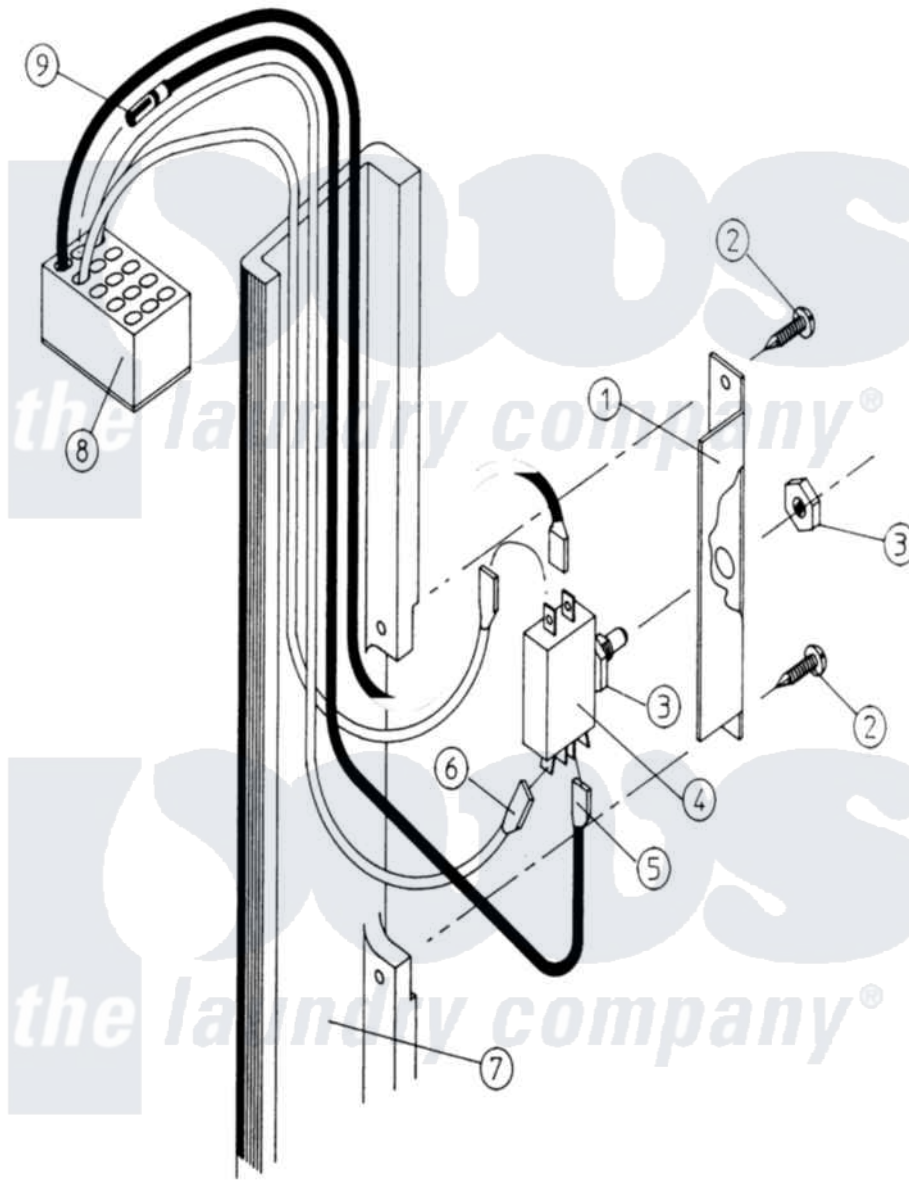

Maytag MDG100PN1L 05 - MAIN DOOR SWITCH ASSEMBLY

Maytag [Commercial Maytag MDG100PN1L Dryer Parts](#) Parts Diagram 05 - MAIN DOOR SWITCH ASSEMBLY
 Click on the part number to view part

Item	Original Part Number	Replaced By	Status	Part Description
000	W10124350		Not Available	ORDER PARTS FROM AMERICAN DRYER CORP AT 508-678-9000
001	A313208	W10146840		100 120 Ma
002	A150415		Not Available	SCREW, CRIMPTITE (PH. RD.HD.) (No.10-16 X 1/2" PH. RD. HD.)
003	A152003	152003		3 8-32 X 1
004	A137006		Not Available	SWITCH, DOOR
005	A121028	121028		1 4 X.032
006	A121027	121027		.187 X .03
007	A170210	170210		35 Hinge
008	A122626	122626		15P Umnl C
009	A122705	122705		Umnl Sok 2