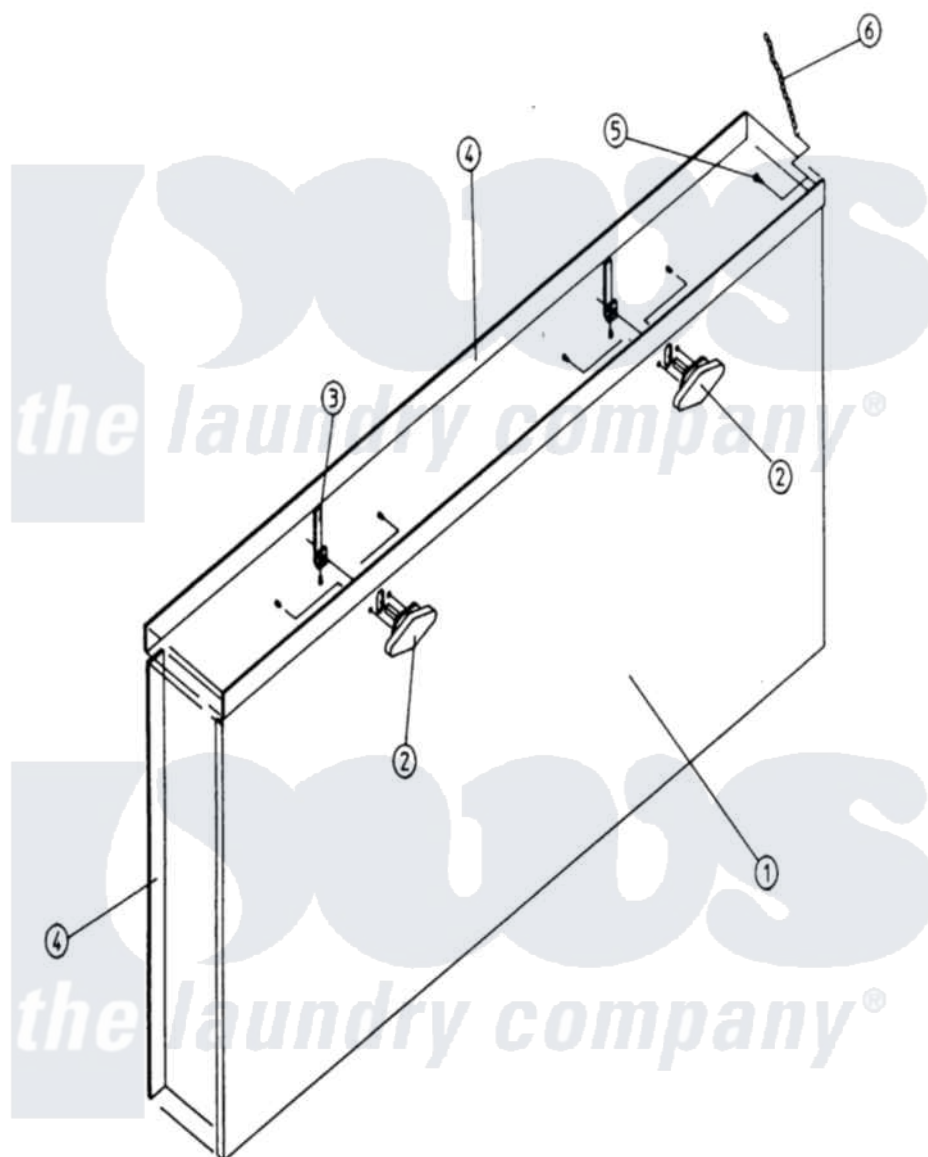

# Maytag MDG100PN1L 06 - LINT DOOR ASSEMBLY

Maytag [Commercial Maytag MDG100PN1L Dryer Parts](#) Parts Diagram 06 - LINT DOOR ASSEMBLY  
 Click on the part number to view part

Item	Original Part Number	Replaced By	Status	Part Description
000	W10124350		Not Available	ORDER PARTS FROM AMERICAN DRYER CORP AT 508-678-9000
001	A800213	<a href="#">W10146987</a>		100 Drop
002	A160200		Not Available	KNOB LATCH (W/2 SCREWS)
"	A800150	<a href="#">W10146979</a>		Knob Latc
003	A150425	<a href="#">W10146763</a>		12-24 X 3
"	A160009	<a href="#">160009</a>		Adjustable
004	A117600		Not Available	TAPE, NOISE SUPPRESSOR (SOLD IN FEET)
005	A150419	<a href="#">150419</a>		6 X 1 2 T
006	A108120	<a href="#">108120</a>		Chain For
"	A150418	<a href="#">150418</a>		DIh 4 X .1