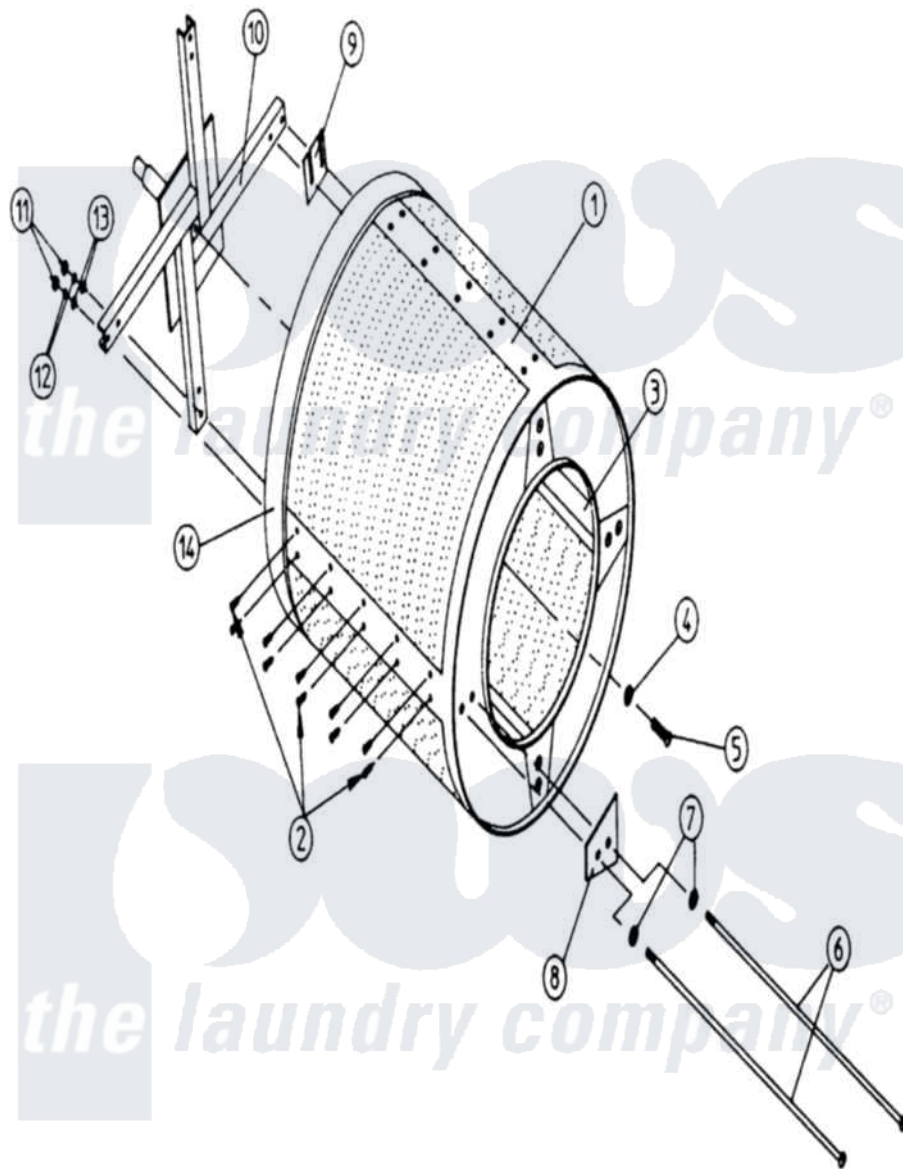

Maytag MDG100PN1L 08 - TUMBLER / SUPPORT ASSEMBLY

Maytag [Commercial Maytag MDG100PN1L Dryer Parts](#) Parts Diagram 08 - TUMBLER / SUPPORT ASSEMBLY
 Click on the part number to view part

Item	Original Part Number	Replaced By	Status	Part Description
000	W10124350		Not Available	ORDER PARTS FROM AMERICAN DRYER CORP AT 508-678-9000
001	A800707	800707		100 Tumbler
"	A800807	800807		100 115 TU
002	A150415		Not Available	SCREW, CRIMPTITE (PH. RD.HD.) (No.10-16 X 1/2" PH. RD. HD.)
003	A301300	5700M600-60		Windowpac
004	A153014		Not Available	WASHER, FLAT (9/16")
005	A150500		Not Available	SCREW, SOCKET BUTTON HD. (5/16-18" X 38 1/2")
006	A100904		Not Available	ROD, TIE
007	A153013	153013		7 16 Spli
008	A301700	301700		Tumbler Re
009	A301701	301701		100-115-12
010	A800607	800607		100 Tumbler
011	A153014		Not Available	WASHER, FLAT (9/16")

012	A153013	153013	7 16 Spli
013	A152009	152009	7 16-14 He
014	A116004	116004	Felt Colla
"	A401010	401010	3M 847 CO