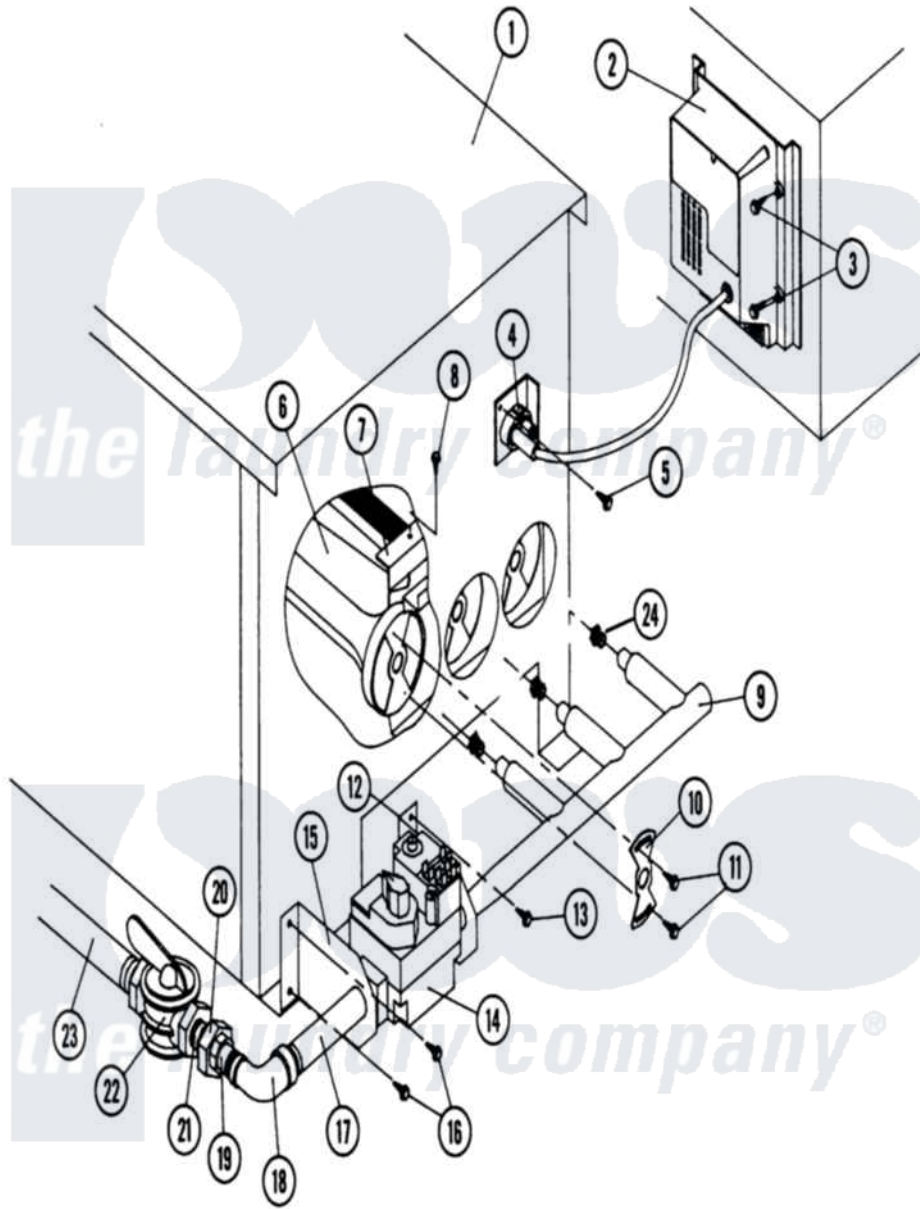

Maytag MDG100PN1L 12 - DSI BURNER ASSEMBLY

Maytag [Commercial Maytag MDG100PN1L Dryer Parts](#) Parts Diagram 12 - DSI BURNER ASSEMBLY
 Click on the part number to view part

Item	Original Part Number	Replaced By	Status	Part Description
000	W10124350		Not Available	ORDER PARTS FROM AMERICAN DRYER CORP AT 508-678-9000
001	A850853	850853		100 DSI B
002	A128926		Not Available	MODULE, DSI ONLY
003	A150299	150299		10 X 1 H
004	A880134		Not Available	IGNITER/FLAME PROBE KIT ASSY (INCLUDES No.4 & 5)
005	A150415		Not Available	SCREW, CRIMPTITE (PH. RD.HD.) (No.10-16 X 1/2" PH. RD. HD.)
006	A141107		Not Available	BURNER, RIBBON
007	A318318	318318		100 Bumer
008	A150415		Not Available	SCREW, CRIMPTITE (PH. RD.HD.) (No.10-16 X 1/2" PH. RD. HD.)
009	A141208		Not Available	MANIFOLD, 3-PORT
010	A318316	318316		100 Burn
				SCREW, CRIMPTITE (PH.

011	A150415		Not Available	RD.HD.) (No.10-16 X 1/2` PH. RD. HD.)
012	A318317	318317		Ud80 AD100
013	A150415		Not Available	SCREW, CRIMPTITE (PH. RD.HD.) (No.10-16 X 1/2` PH. RD. HD.)
014	A128928	W10149182		Redundant
015	A318317	318317		Ud80 AD100
016	A150415		Not Available	SCREW, CRIMPTITE (PH. RD.HD.) (No.10-16 X 1/2` PH. RD. HD.)
017	A142703	142703		1 2 X 4 BL
018	A142511	142511		1 2 X 3 4
019	A142701	142701		3 4 Close
020	A142601	142601		3 4 Black
021	A142701	142701		3 4 Close
022	A141300	141300		3 4 GAS S
023	A142821	142821		3 4 X 36 B
024	A140830	140830		Burner Ori