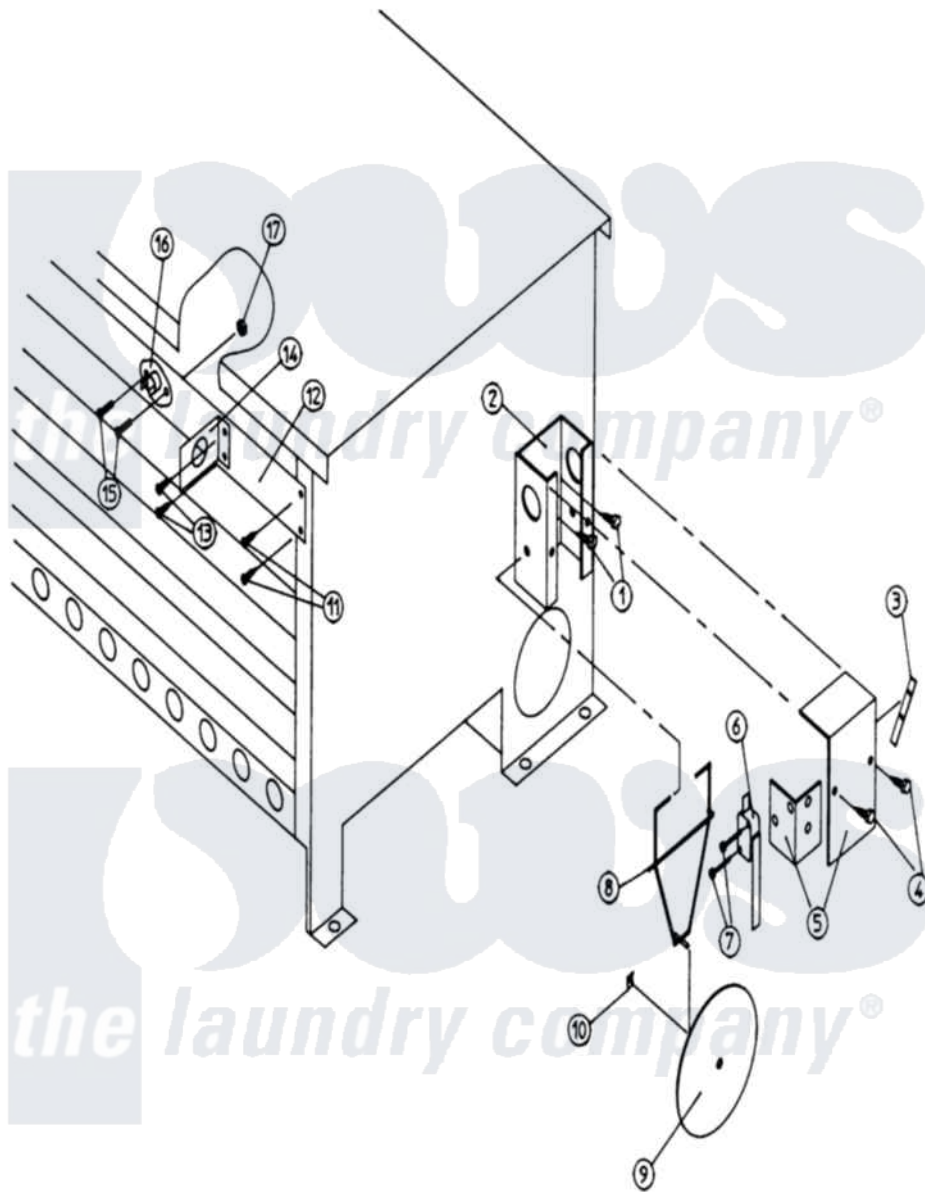

Maytag MDG100PN1L 13 - SAIL SWITCH BURNER HI-LIMIT

Maytag [Commercial Maytag MDG100PN1L Dryer Parts](#) Parts Diagram 13 - SAIL SWITCH BURNER HI-LIMIT
 Click on the part number to view part

Item	Original Part Number	Replaced By	Status	Part Description
000	W10124350		Not Available	ORDER PARTS FROM AMERICAN DRYER CORP AT 508-678-9000
001	A150300	5307527001		Switch
002	A802800	802800		Sail Switch
"	A802801	802801		Sail Switch
003	A154004	154004		Tinnerman
004	A150415		Not Available	SCREW, CRIMPTITE (PH. RD.HD.) (No.10-16 X 1/2` PH. RD. HD.)
005	A802799	802799		Sail Sw.bo
006	A122200	122200		Sail Switch
007	A150303	150303		4 X 3 4 P
008	A105500	W10146641		Std Sail S
009	A319202	W10146866		Sail Switch
010	A154002	154002		1 8 Push O
011	A150300	5307527001		Switch
012	A319702	319702		100 Hi LI

013	A150300	5307527001	Switch
014	A319703	319703	100 120 Hi
015	A150001	150001	6-32 X 1 2
016	A130401		HI-LIMIT (ONLY) (330 DEG.)
017	A151000	WH12X195	Switch Assembly