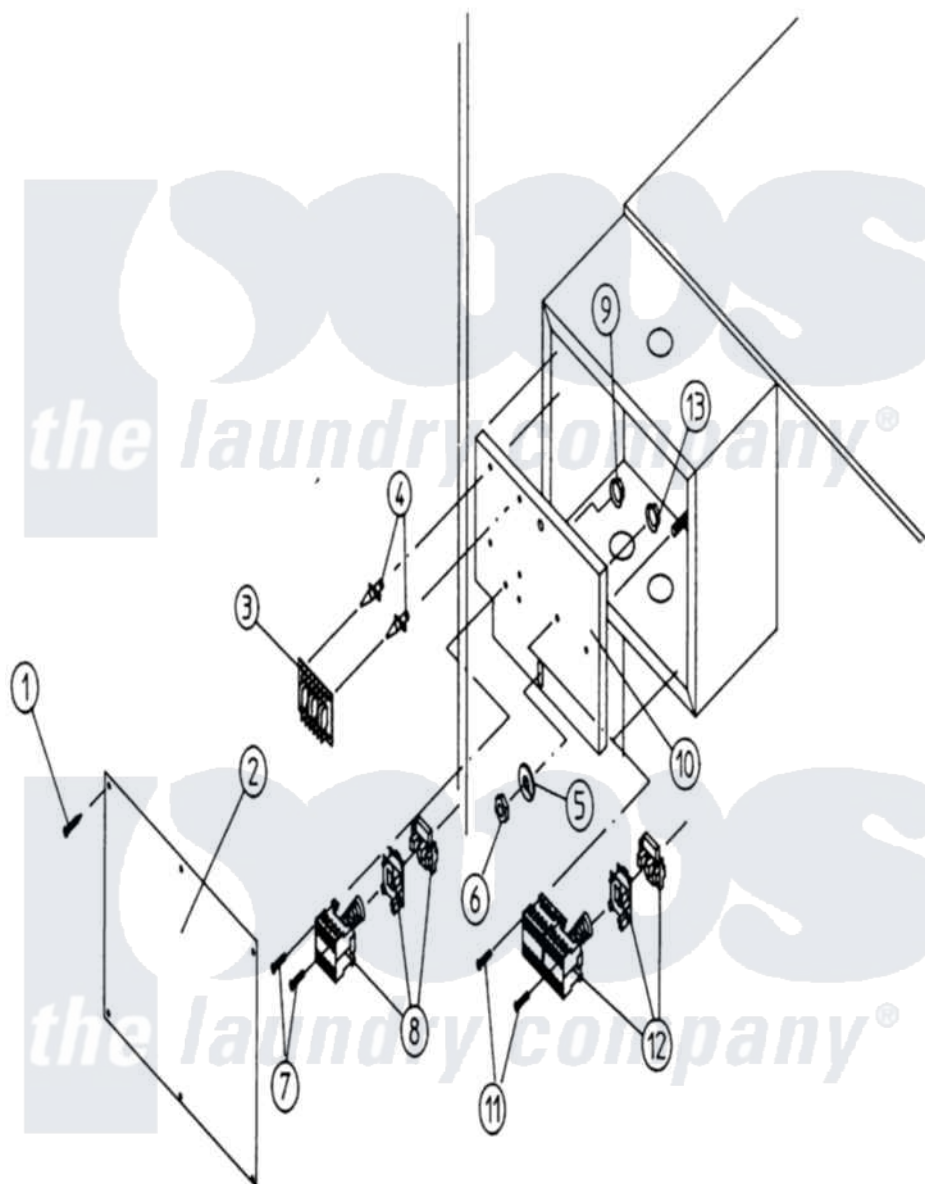

# Maytag MDG100PN1L 14 - MICROPROCESSOR RVRSG CONTROL ASSY

Maytag Commercial Maytag MDG100PN1L Dryer Parts Diagram 14 - MICROPROCESSOR RVRSG CONTROL ASSY

Click on the part number to view part

Item	Original Part Number	Replaced By	Status	Part Description
000	W10124350		Not Available	ORDER PARTS FROM AMERICAN DRYER CORP AT 508-678-9000
001	A150301	<a href="#">150301</a>		8-18 X 7
002	A322808	<a href="#">322808</a>		100 120 17
003	A137060	<a href="#">137060</a>		A.s. Board
004	A137013	<a href="#">137013</a>		Pc Bd Nylo
005	A153002	<a href="#">8182939</a>		Washer, Lock
006	A152004	<a href="#">8182933</a>		Nut, Hex
007	A150108	<a href="#">150108</a>		8-32 X 1 2
008	A132430		Not Available	CONTACTOR, IMPELLER
"	A132432		Not Available	COIL, CONTACTOR REPLACEMENT (24VAC.)
009	A151001	<a href="#">W10146764</a>		8-32 Pal N
010	A322807	<a href="#">322807</a>		50 Reversi
011	A150108	<a href="#">150108</a>		8-32 X 1 2
012	A132431		Not Available	CONTACTOR, REVERSING