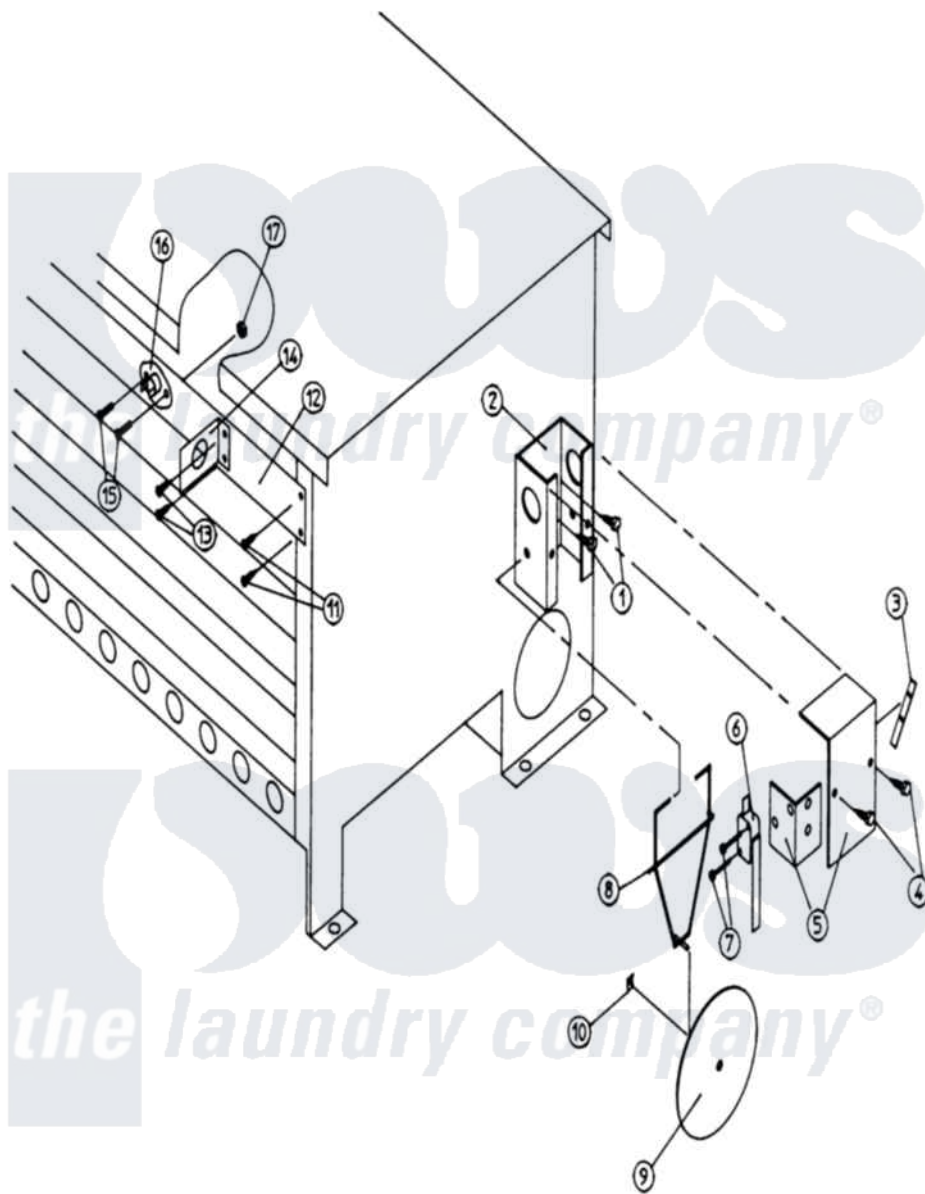

# Maytag MDG100PN1L 15 - BACKGUARD

Maytag [Commercial Maytag MDG100PN1L Dryer Parts](#) Parts Diagram 15 - BACKGUARD  
 Click on the part number to view part

Item	Original Part Number	Replaced By	Status	Part Description
000	W10124350		Not Available	ORDER PARTS FROM AMERICAN DRYER CORP AT 508-678-9000
001	A801509	<a href="#">801509</a>		100 120 BA
002	A152005	<a href="#">152005</a>		3 8-16 Hex
003	A153005	<a href="#">153005</a>		3 8 Split
004	A153004	<a href="#">153004</a>		3 8 X 1