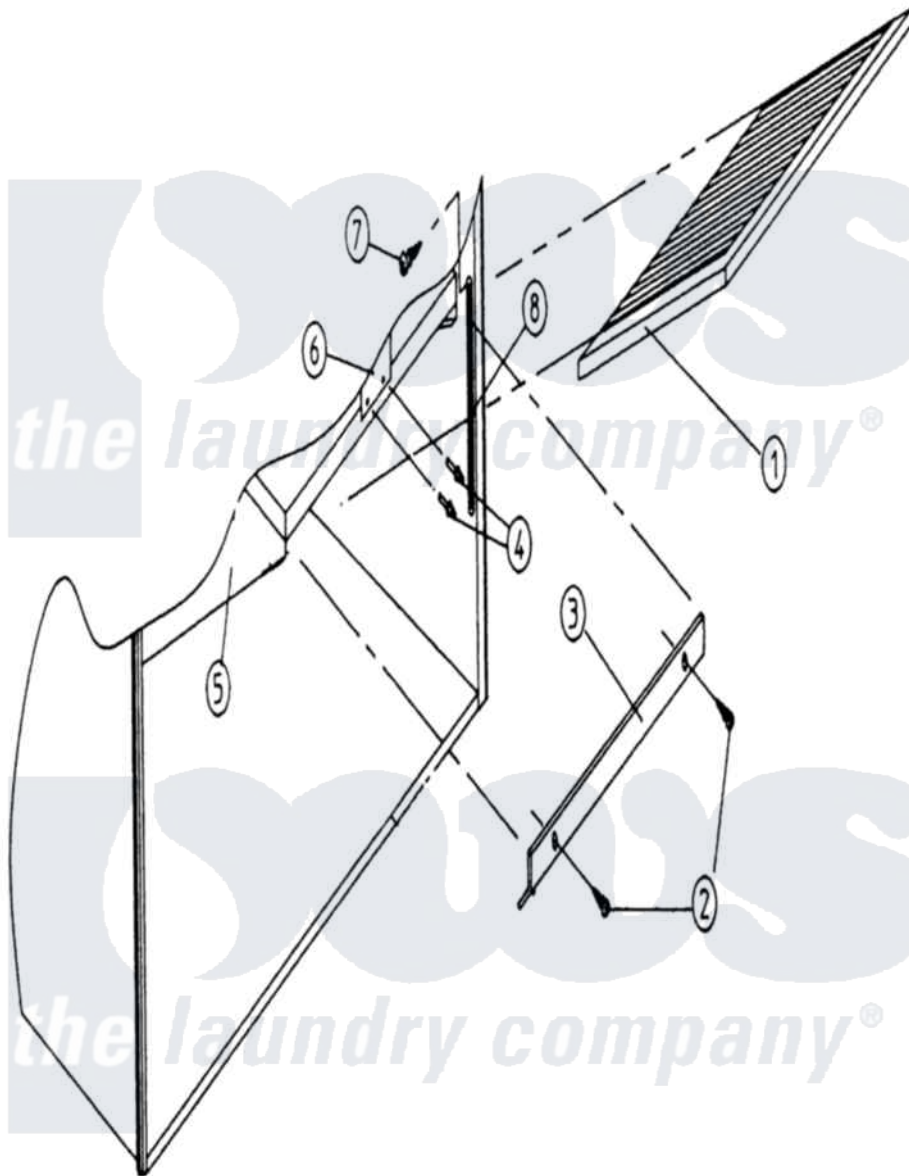

Maytag MDG100PN1L 16 - LINT TRAP ASSEMBLY

Maytag Commercial Maytag MDG100PN1L Dryer Parts Parts Diagram 16 - LINT TRAP ASSEMBLY
 Click on the part number to view part

Item	Original Part Number	Replaced By	Status	Part Description
000	W10124350		Not Available	ORDER PARTS FROM AMERICAN DRYER CORP AT 508-678-9000
001	A800504	800504		100 Drop
002	A150300	5307527001		Switch
003	A304024		Not Available	BRACKET, LINT SCREEN HOLDER
004	A154200	154200		5 32 RIVE
005	A800412	W10147058		100 Lint
"	A800413	W10147059		100 Lint
006	A304025		Not Available	BRACKET, LINT TRAP HANGER
007	A150418	150418		DIh 4 X .1
"	A150419	150419		6 X 1 2 T
008	A108120	108120		Chain For