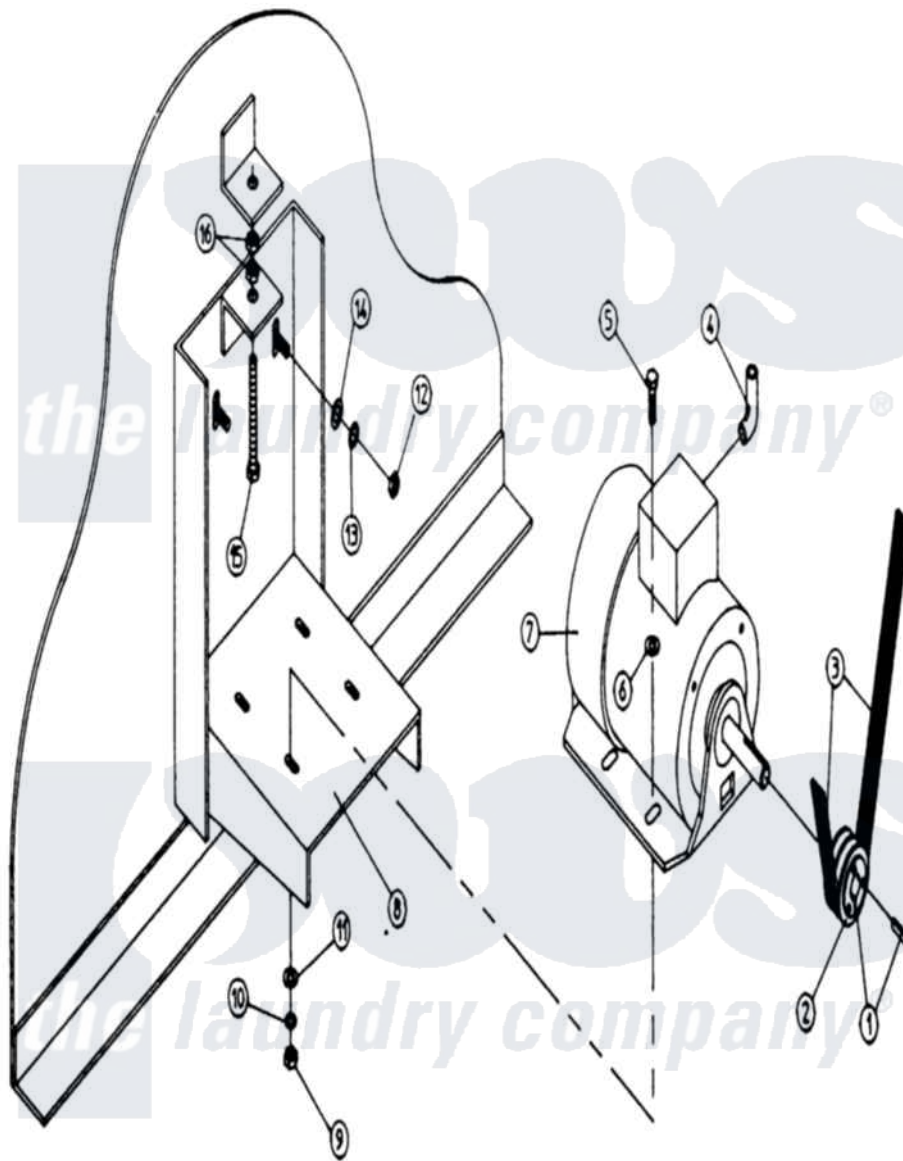

Maytag MDG100PN1L 17 - TUMBLER MOTOR MOUNT ASSEMBLY

Maytag Commercial Maytag MDG100PN1L Dryer Parts Parts Diagram 17 - TUMBLER MOTOR MOUNT ASSEMBLY
 Click on the part number to view part

Item	Original Part Number	Replaced By	Status	Part Description
000	W10124350		Not Available	ORDER PARTS FROM AMERICAN DRYER CORP AT 508-678-9000
001	A101121	101121		Ja X 5 8 B
002	A101114	101114		2.65 Pull
003	A100102	W10146549		3vx740 V-B
004	A120200	W10149189		3 8- 90 DE
005	A150513		Not Available	BOLT
006	A153001	153001		5 16 Flat
007	A100029	100029		3 4hp 200-
"	W10124350		Not Available	CHECK PART NUMBER ON MOTOR DATA LABEL TO VERIFY CORRECT
008	A800952	800952		Ad- 100 12
"	A800953	800953		100 120
009	A152004	8182933		Nut, Hex
010	A153002	8182939		Washer, Lock
011	A153001	153001		5 16 Flat

012	A152004	8182933	Nut, Hex
013	A153002	8182939	Washer, Lock
014	A153001	153001	5 16 Flat
015	A150619	150619	3 8-16 X 3
016	A152005	152005	3 8-16 Hex