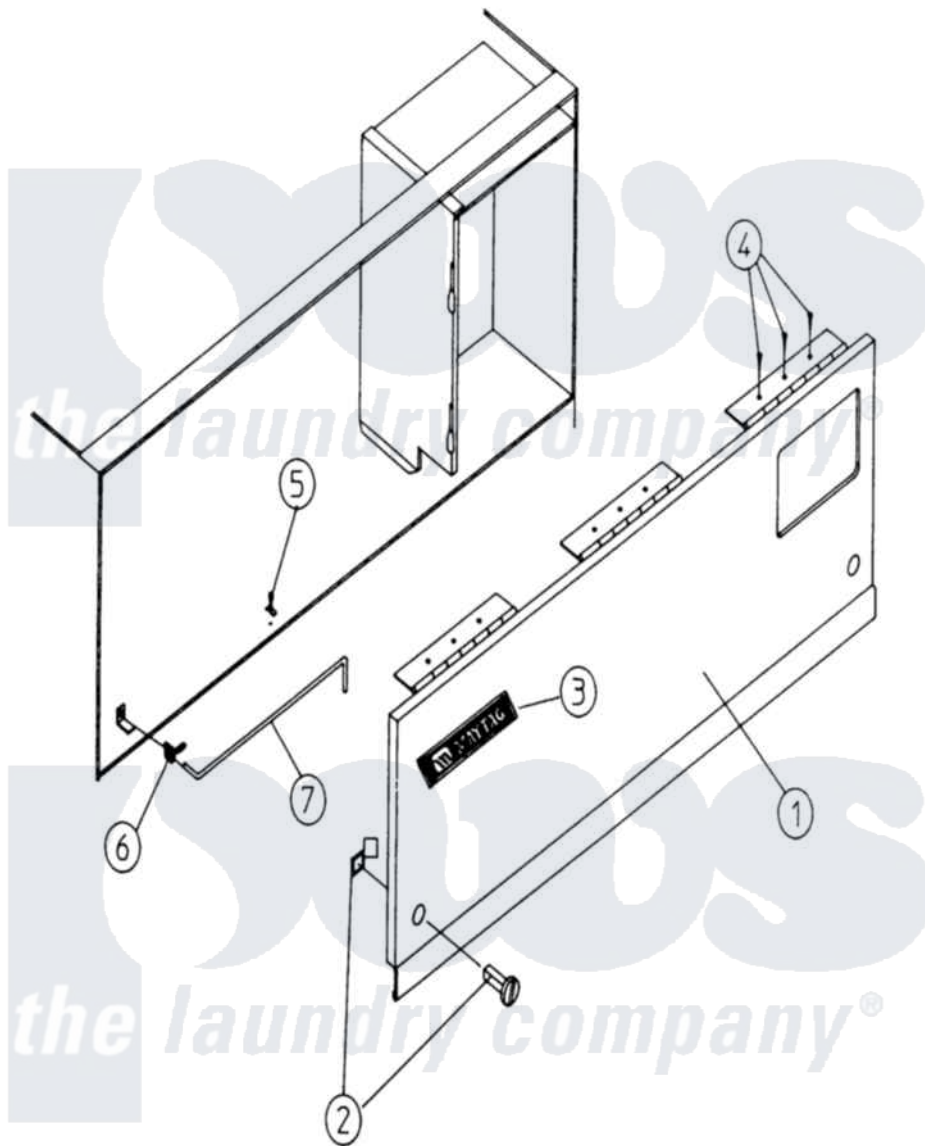

Maytag MDG100PN1W 01 - CONTROL DOOR ASSEMBLY

Maytag Commercial Maytag MDG100PN1W Dryer Parts Parts Diagram 01 - CONTROL DOOR ASSEMBLY
 Click on the part number to view part

Item	Original Part Number	Replaced By	Status	Part Description
000	W10124350		Not Available	ORDER PARTS FROM AMERICAN DRYER CORP AT 508-678-9000
001	A80016		Not Available	DOOR ASSEMBLY, CONTROL
002	A160005		Not Available	LATCH, SPRING TURN (2-PIECE) (CHECK LABEL ON COMPUTER CHIP)
003	A112343	112343		Maytag Log
"	A870011	W10147884		Logo Doubl
004	A150415		Not Available	SCREW, CRIMPTITE (PH. RD.HD.) (No.10-16 X 1/2" PH. RD. HD.)
005	A102600		Not Available	CATCH, ROD SUPPORT-CTRL. DOOR
006	A102601		Not Available	CLIP, RETAINER (CONTROL DOOR ROD)
007	A102501		Not Available	ROD, CONTROL DOOR SUPPORT