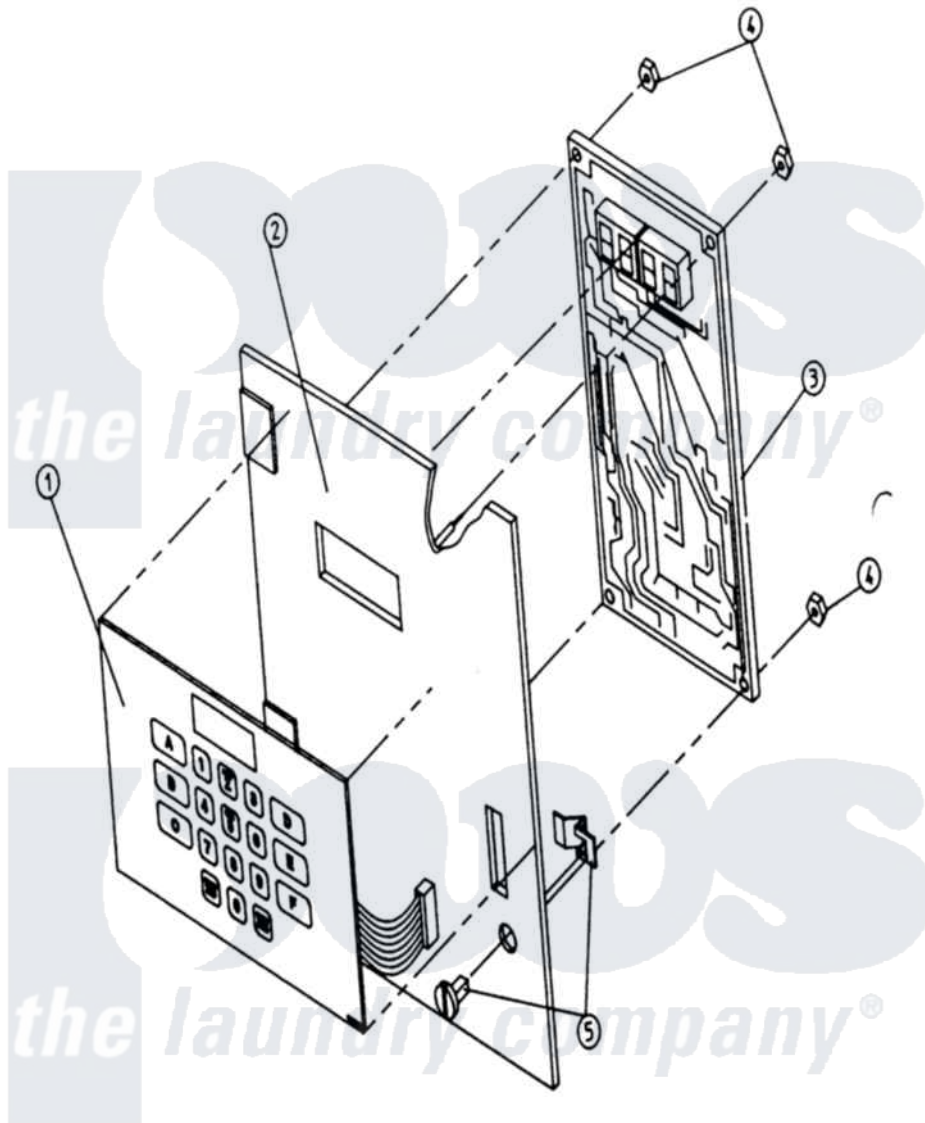

Maytag MDG100PN1W 02 - MICROPROCESSOR CONTROL PANEL

Maytag [Commercial Maytag MDG100PN1W Dryer Parts](#) Parts Diagram 02 - MICROPROCESSOR CONTROL PANEL
 Click on the part number to view part

Item	Original Part Number	Replaced By	Status	Part Description
001	A112535			LABEL ASSY., KEYBOARD (OPL) (ENGLISH)
"	W10124350		Not Available	NOT REQUIRED PART OR SEE NOTE
002	A800057	W10146960		M.P. Contr
"	A800164	W10146984		Auto MP CO
"	A865092		Not Available	PANEL, 4 OPL REVERSING CONTROL (COMPLETE)(INCLUDES No.1-5)
003	A137127		Not Available	CONTROLLER, PHASE 4 OPL RVRSNG
004	A152001	152001		8-32 X 3 8
005	A160005		Not Available	LATCH, SPRING TURN (2-PIECE) (CHECK LABEL ON COMPUTER CHIP