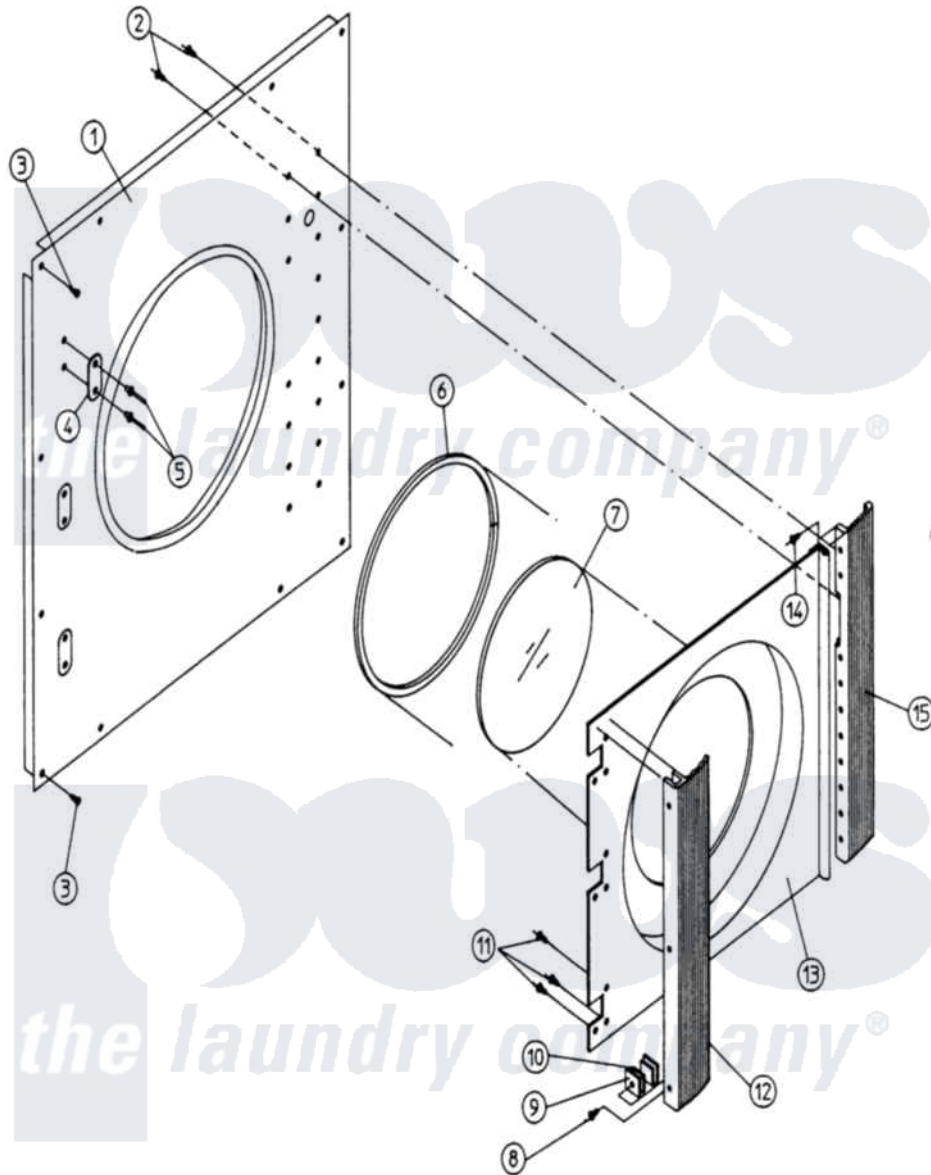

Maytag MDG100PN1W 04 - FRONT PANEL/MAIN DOOR ASSEMBLIES

Maytag [Commercial Maytag MDG100PN1W Dryer Parts](#) Parts Diagram 04 - FRONT PANEL/MAIN DOOR ASSEMBLIES

[Click on the part number to view part](#)

Item	Original Part Number	Replaced By	Status	Part Description
000	W10124350		Not Available	ORDER PARTS FROM AMERICAN DRYER CORP AT 508-678-9000
001	A800349	W10147027		100 RH FR
002	A150402		Not Available	SCREW
003	A150415		Not Available	SCREW, CRIMPTITE (PH. RD.HD.) (No.10-16 X 1/2" PH. RD. HD.)
004	A170340	170340		3 1/2 SS
005	A154200	154200		5 3/2 RIVE
006	A102308		Not Available	GASKET, DOOR (94" LNGT. ONLY)
007	A102210	102210		20 7 16 D
008	A150401	W10146762		10-24 X 1
009	A306801	306801		Wire Harness, Main
010	A102100		Not Available	MAGNET, MAIN DOOR
011	A150415		Not Available	SCREW, CRIMPTITE (PH. RD.HD.) (No.10-16 X 1/2" PH.

			RD. HD.)
012	A170201	Not Available	HANDLE, MAIN DOOR
013	A800110	W10149266	100 120 17
"	A800112	Not Available	DOOR, MAIN (SPECIFY COLOR)
"	A800122	W10146962	100 Main
014	A150430	150430	10 X 1 2
015	A170210	170210	35 Hinge
"	A170725	Not Available	ADHESIVE, MOUNTING (GLASS AND GASKET ADHESIVE)