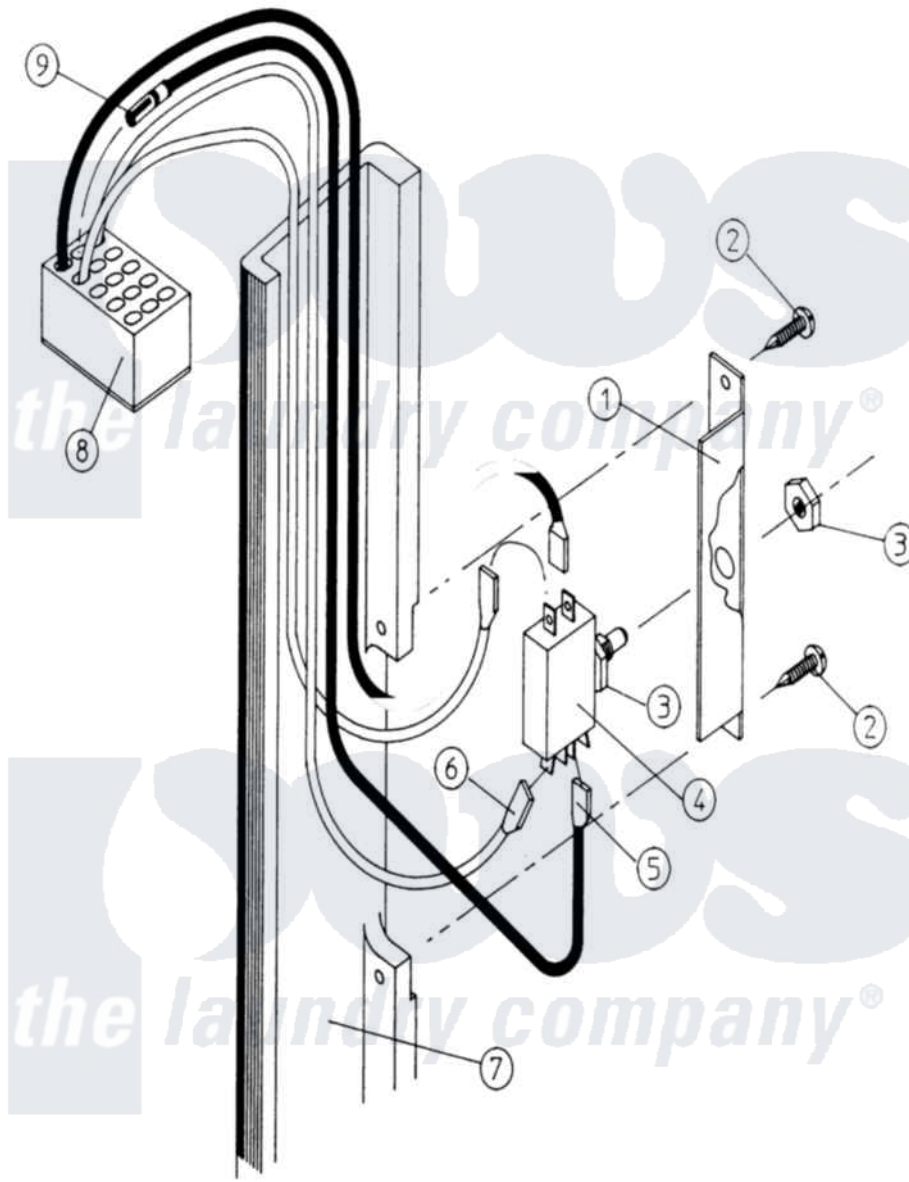

# Maytag MDG100PN1W 05 - MAIN DOOR SWITCH ASSEMBLY

Maytag Commercial Maytag MDG100PN1W Dryer Parts Parts Diagram 05 - MAIN DOOR SWITCH ASSEMBLY  
 Click on the part number to view part

Item	Original Part Number	Replaced By	Status	Part Description
000	W10124350		Not Available	ORDER PARTS FROM AMERICAN DRYER CORP AT 508-678-9000
001	A313208	<a href="#">W10146840</a>		100 120 Ma
002	A150415		Not Available	SCREW, CRIMPTITE (PH. RD.HD.) (No.10-16 X 1/2" PH. RD. HD.)
003	A152003	<a href="#">152003</a>		3 8-32 X 1
004	A137006		Not Available	SWITCH, DOOR
005	A121028	<a href="#">121028</a>		1 4 X.032
006	A121027	<a href="#">121027</a>		.187 X .03
007	A170210	<a href="#">170210</a>		35 Hinge
008	A122626	<a href="#">122626</a>		15P Umnl C
009	A122705	<a href="#">122705</a>		Umnl Sok 2