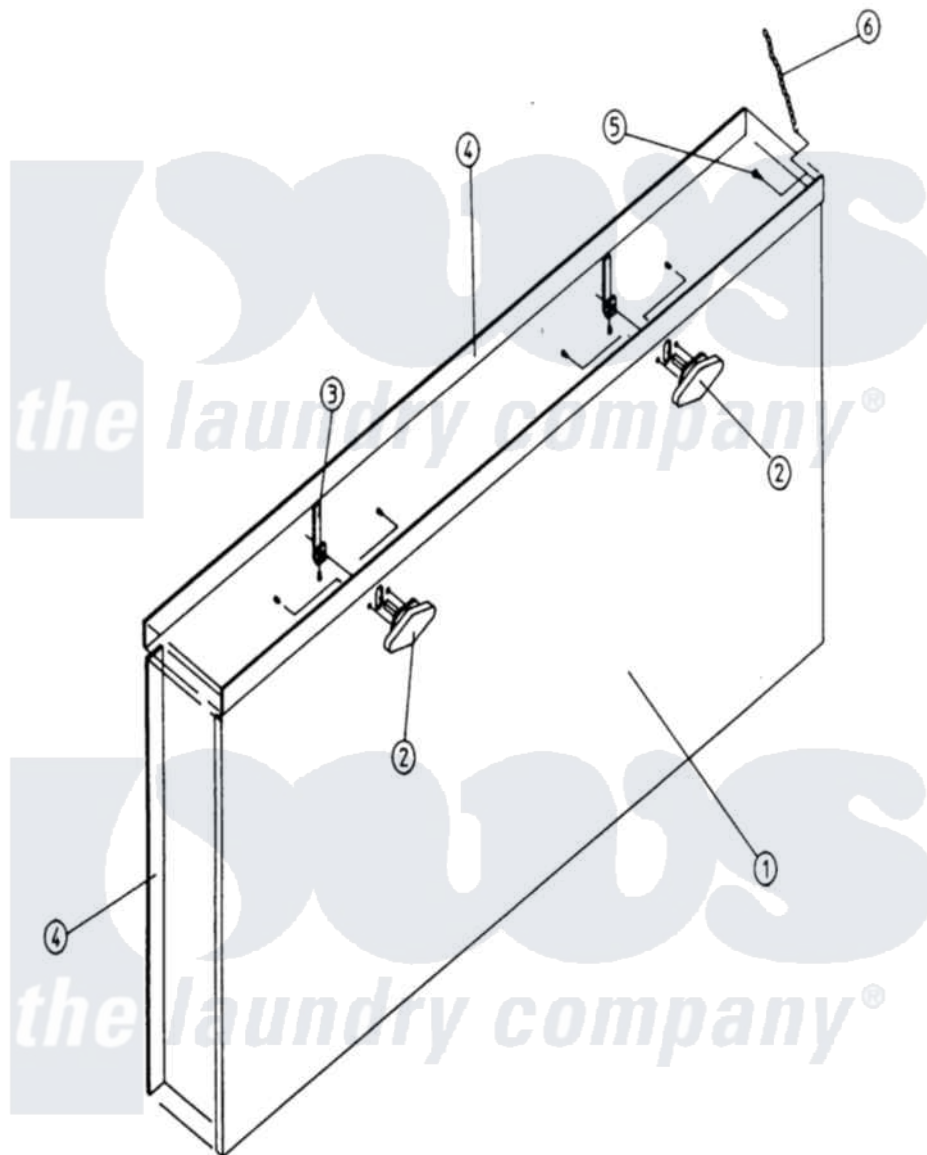

Maytag MDG100PN1W 06 - LINT DOOR ASSEMBLY

Maytag [Commercial Maytag MDG100PN1W Dryer Parts](#) Parts Diagram 06 - LINT DOOR ASSEMBLY
 Click on the part number to view part

Item	Original Part Number	Replaced By	Status	Part Description
000	W10124350		Not Available	ORDER PARTS FROM AMERICAN DRYER CORP AT 508-678-9000
001	A800213	W10146987		100 Drop
002	A160200		Not Available	KNOB LATCH (W/2 SCREWS
"	A800150	W10146979		Knob Latc
003	A150425	W10146763		12-24 X 3
"	A160009	160009		Adjustable
004	A117600		Not Available	TAPE, NOISE SUPPRESSOR (SOLD IN FEET)
005	A150419	150419		6 X 1 2 T
006	A108120	108120		Chain For
"	A150418	150418		DIh 4 X .1