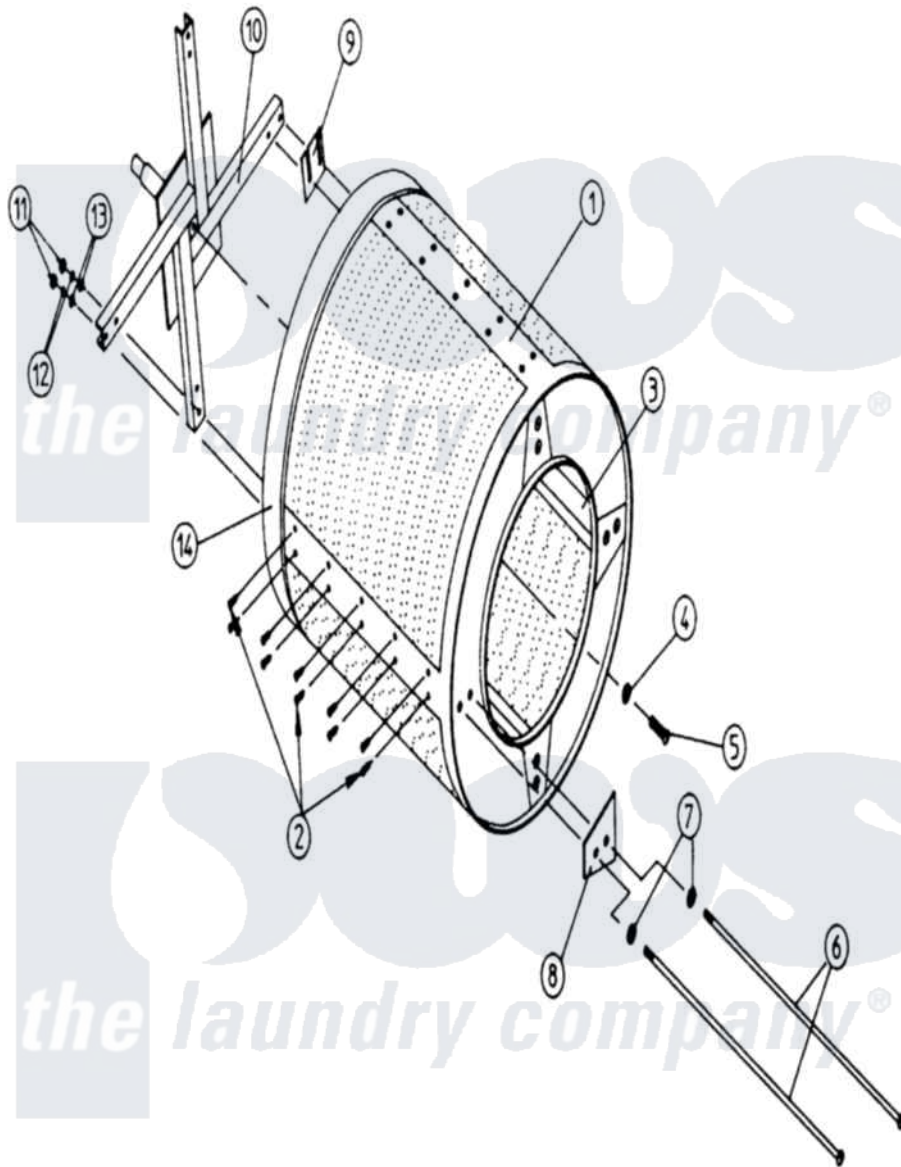

Maytag MDG100PN1W 08 - TUMBLER / SUPPORT ASSEMBLY

Maytag [Commercial Maytag MDG100PN1W Dryer Parts](#) Parts Diagram 08 - TUMBLER / SUPPORT ASSEMBLY
 Click on the part number to view part

Item	Original Part Number	Replaced By	Status	Part Description
000	W10124350		Not Available	ORDER PARTS FROM AMERICAN DRYER CORP AT 508-678-9000
001	A800707	800707		100 Tumbler
"	A800807	800807		100 115 TU
002	A150415		Not Available	SCREW, CRIMPTITE (PH. RD.HD.) (No.10-16 X 1/2" PH. RD. HD.)
003	A301300	5700M600-60		Windowpac
004	A153014		Not Available	WASHER, FLAT (9/16")
005	A150500		Not Available	SCREW, SOCKET BUTTON HD. (5/16-18" X 38 1/2")
006	A100904		Not Available	ROD, TIE
007	A153013	153013		7 16 Spli
008	A301700	301700		Tumbler Re
009	A301701	301701		100-115-12
010	A800607	800607		100 Tumbler
011	A153014		Not Available	WASHER, FLAT (9/16")

012	A153013	153013	7 16 Spli
013	A152009	152009	7 16-14 He
014	A116004	116004	Felt Colla
"	A401010	401010	3M 847 CO