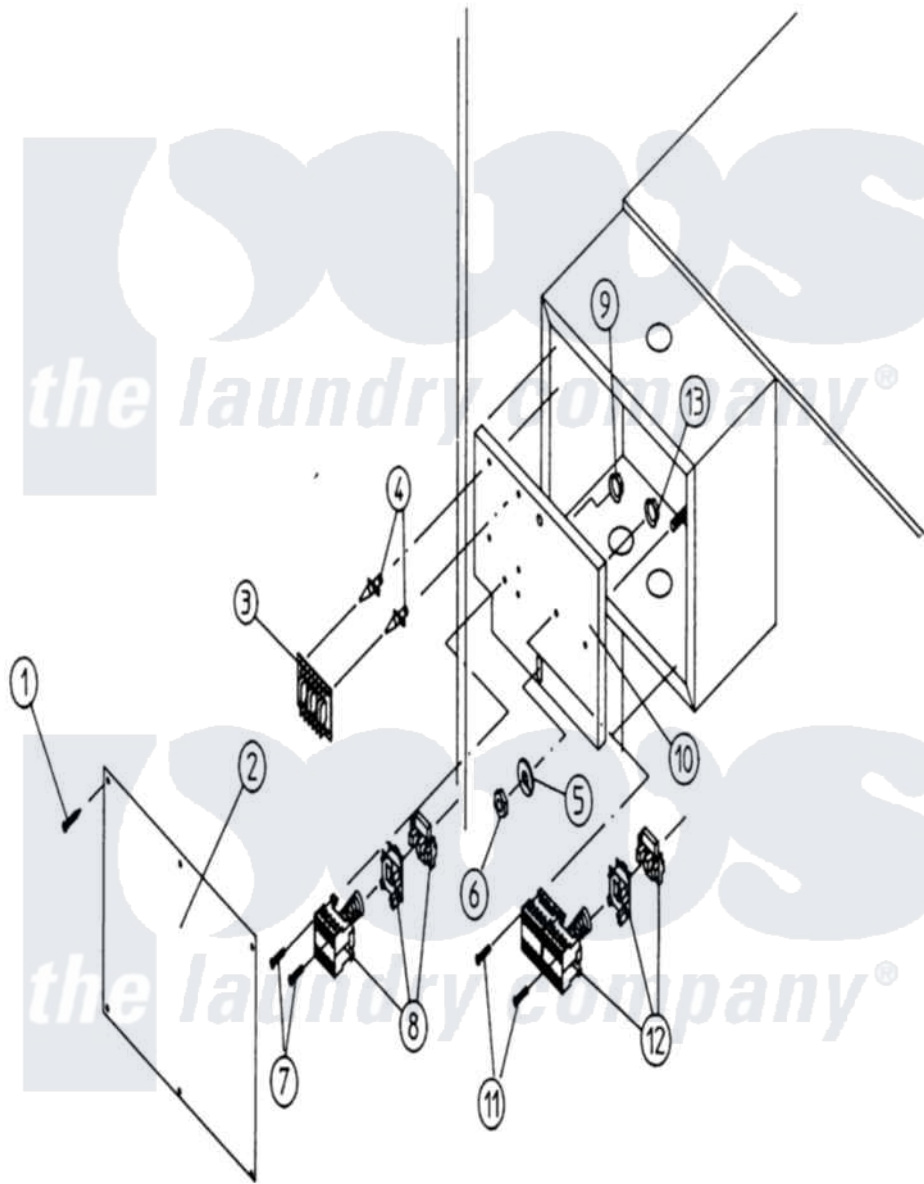

Maytag MDG100PN1W 14 - MICROPROCESSOR RVR SNG CONTROL ASSY

Maytag [Commercial Maytag MDG100PN1W Dryer Parts](#) Parts Diagram 14 - MICROPROCESSOR RVR SNG CONTROL ASSY

[Click on the part number to view part](#)

Item	Original Part Number	Replaced By	Status	Part Description
000	W10124350		Not Available	ORDER PARTS FROM AMERICAN DRYER CORP AT 508-678-9000
001	A150301	150301		8-18 X 7
002	A322808	322808		100 120 17
003	A137060	137060		A.s. Board
004	A137013	137013		Pc Bd Nylo
005	A153002	8182939		Washer, Lock
006	A152004	8182933		Nut, Hex
007	A150108	150108		8-32 X 1 2
008	A132430		Not Available	CONTACTOR, IMPELLER
"	A132432		Not Available	COIL, CONTACTOR REPLACEMENT (24VAC.)
009	A151001	W10146764		8-32 Pal N
010	A322807	322807		50 Reversi
011	A150108	150108		8-32 X 1 2