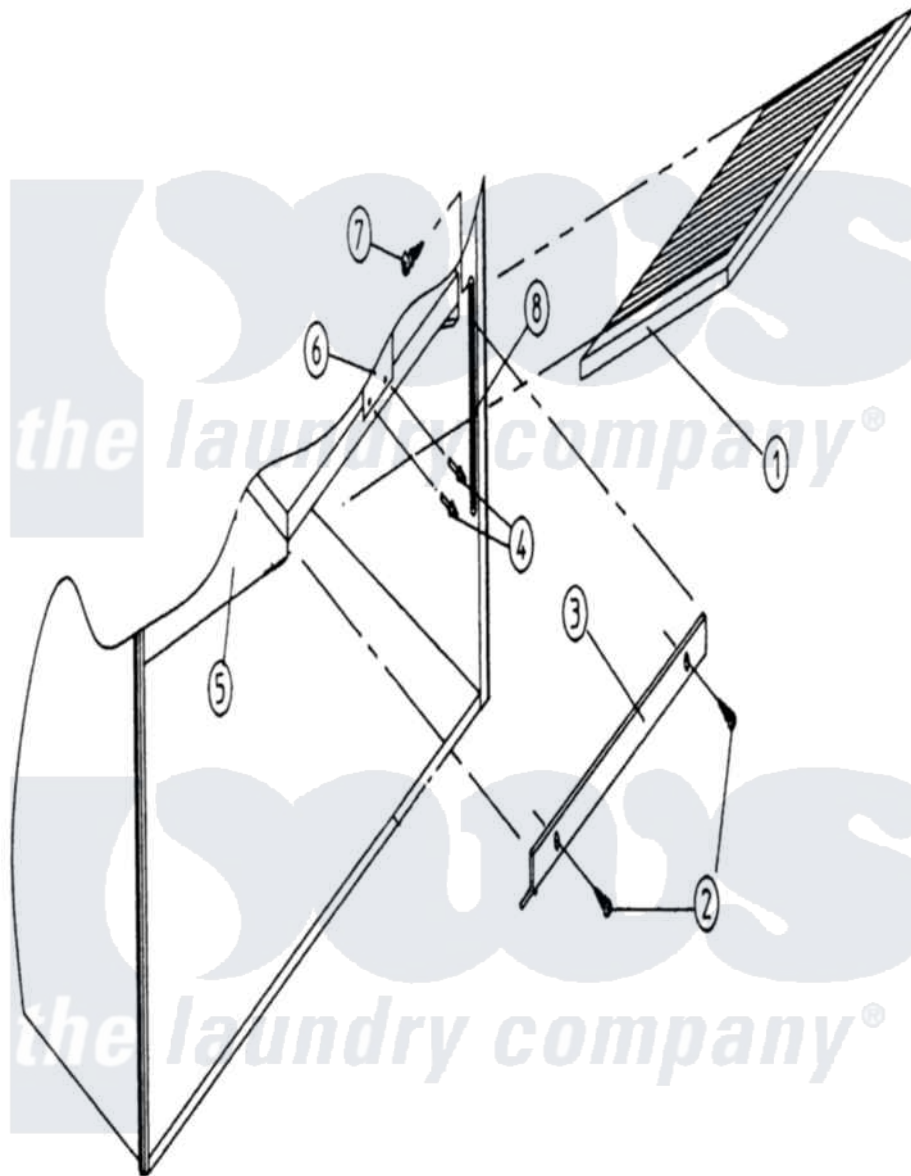

# Maytag MDG100PN1W 16 - LINT TRAP ASSEMBLY

Maytag [Commercial Maytag MDG100PN1W Dryer Parts](#) Parts Diagram 16 - LINT TRAP ASSEMBLY  
 Click on the part number to view part

Item	Original Part Number	Replaced By	Status	Part Description
000	W10124350		Not Available	ORDER PARTS FROM AMERICAN DRYER CORP AT 508-678-9000
001	A800504	<a href="#">800504</a>		100 Drop
002	A150300	<a href="#">5307527001</a>		Switch
003	A304024		Not Available	BRACKET, LINT SCREEN HOLDER
004	A154200	<a href="#">154200</a>		5 32 RIVE
005	A800412	<a href="#">W10147058</a>		100 Lint
"	A800413	<a href="#">W10147059</a>		100 Lint
006	A304025		Not Available	BRACKET, LINT TRAP HANGER
007	A150418	<a href="#">150418</a>		DIh 4 X .1
"	A150419	<a href="#">150419</a>		6 X 1 2 T
008	A108120	<a href="#">108120</a>		Chain For