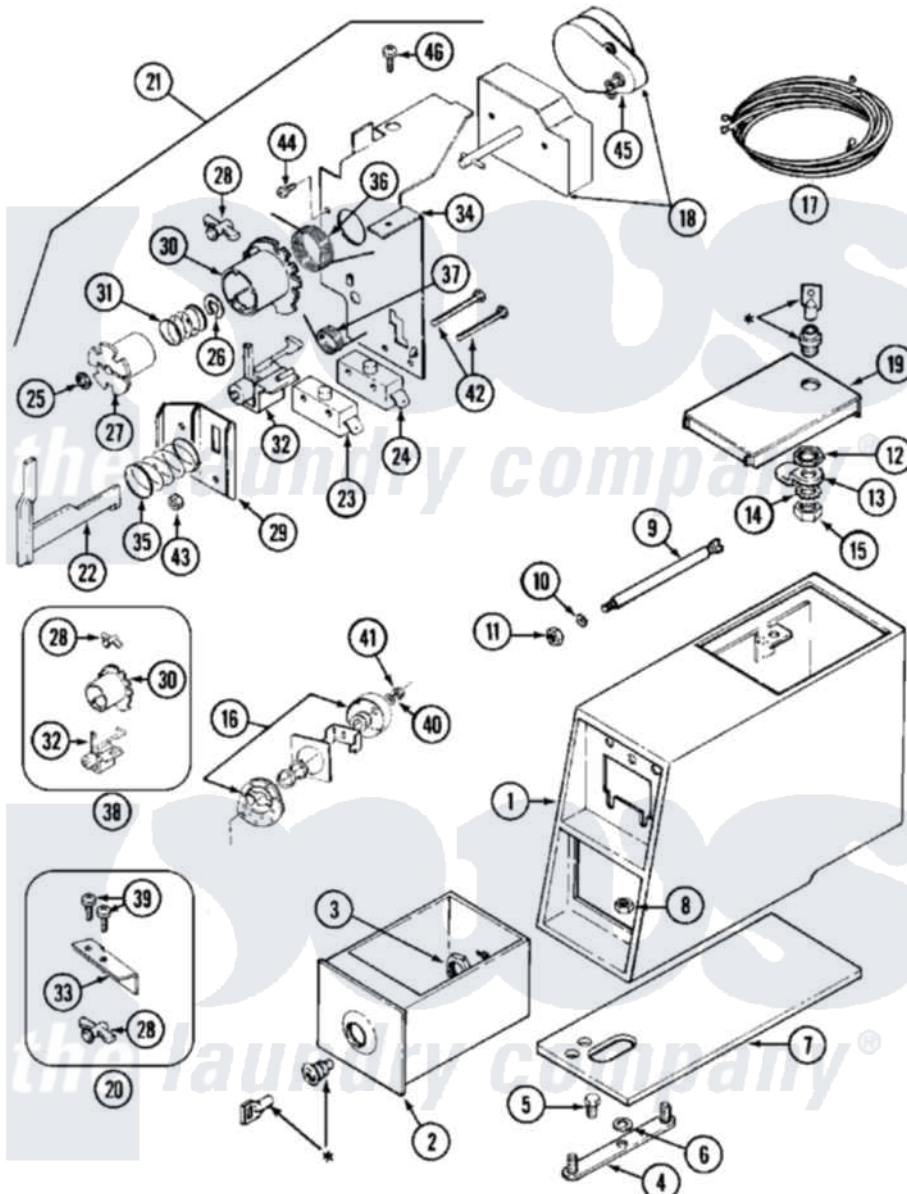

Maytag MDG10CSAAL 02 - CONTROL CENTER

* CONTACT YOUR COMMERCIAL LAUNDRY DISTRIBUTOR

Maytag [Commercial Maytag MDG10CSAAL Dryer Parts](#) Parts Diagram 02 - CONTROL CENTER

[Click on the part number to view part](#)

Item	Original Part Number	Replaced By	Status	Part Description
001	206952	22001405		Case, Coin Slide
"	206952L	22001405		Case, Coin Slide
002	207913	208883		Coin Box K
"	NLA		Not Available	(ALM)
003	212328	W10139762		Hex Nut, 3/4-27
004	NLA		Not Available	STRAP, MOUNTING
005	211294	90767		Screw, 8A X 3/8 HeX Washer Head Tapping
006	910309			Washer, Mounting Strap
007	214660			Gasket, Control Center
008	Y052740	62739		Nut, Lock
009	215559			Bolt, Coin Slide Locking
010	910387			Lockwasher, Vault Assembly
011	Y052721			Nut, Terminal Block Plate
012	212328	W10139762		Hex Nut, 3/4-27
013	213750	W10133266		Cam-Lock
014	22001354	W10177242		Hex-Nut 9/32 - 28