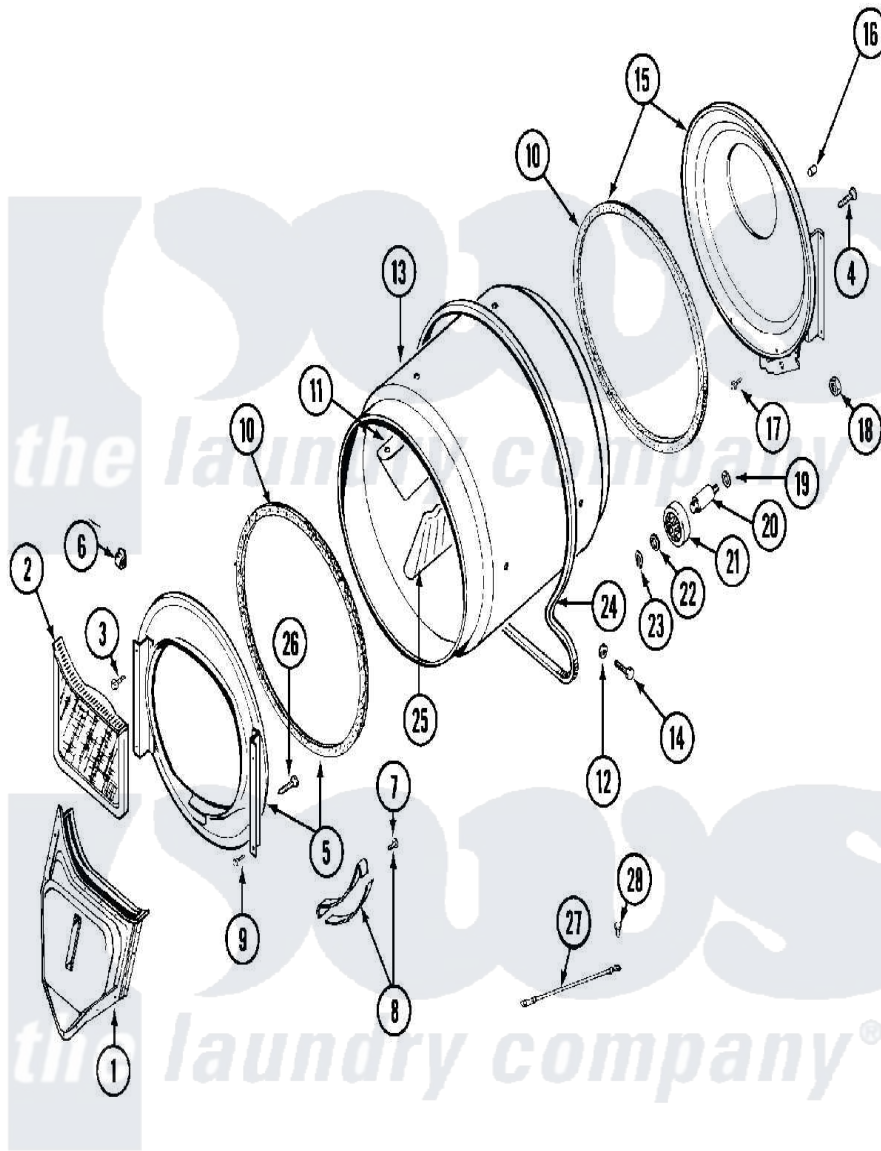

Maytag MDG10CSAAL 06 - TUMBLER

Maytag [Commercial Maytag MDG10CSAAL Dryer Parts](#) Parts Diagram 06 - TUMBLER
 Click on the part number to view part

Item	Original Part Number	Replaced By	Status	Part Description
001	33001016			Outlet Duct Assembly
002	33001170	33002970		Lint Filte
003	NLA		Not Available	SCREW, TUMBLER SUPPORT
004	Y313561			Screw---NA
005	33001179			Front, Tumbler
006	Y310376			Clip, Door Switch Harness
007	210720			Rivet, Bearing To Tumbler Frnt
008	306508			Tumbler Bearing Kit ---W
009	Y310632	1163839		Screw
010	314820			Seal, Tumbler
011	33001012			Baffle
012	314158			Washer, Baffle To Tumbler
013	33001108		Not Available	DRYER TUMBLER, W/O BAFFLES
014	Y310759			Screw, Tumbler Baffles
015	33001178			Back, Tumbler

016	NLA	Not Available	COVER, THREAD
017	Y310632	1163839	Screw
018	312538	33001443	Nut, Hex
019	Y313347	312535	Washer, Vault Mounting Brk.
020	Y312948	6-3129480	Shaft- Tumbler
021	Y303373	12001541	Drum Roller/Washer Assembly--W
022	312535		Washer, Vault Mounting Brk.
023	410233	9703438	Ring-Retrn
024	Y312959		Poly "V" Belt For Tumbler
025	33001004		Baffle, Tall
026	Y314110	33002917	Screw, No.10-16
027	901220		Ground Wire
028	910343	488234	Screw 8-32 X 1/4