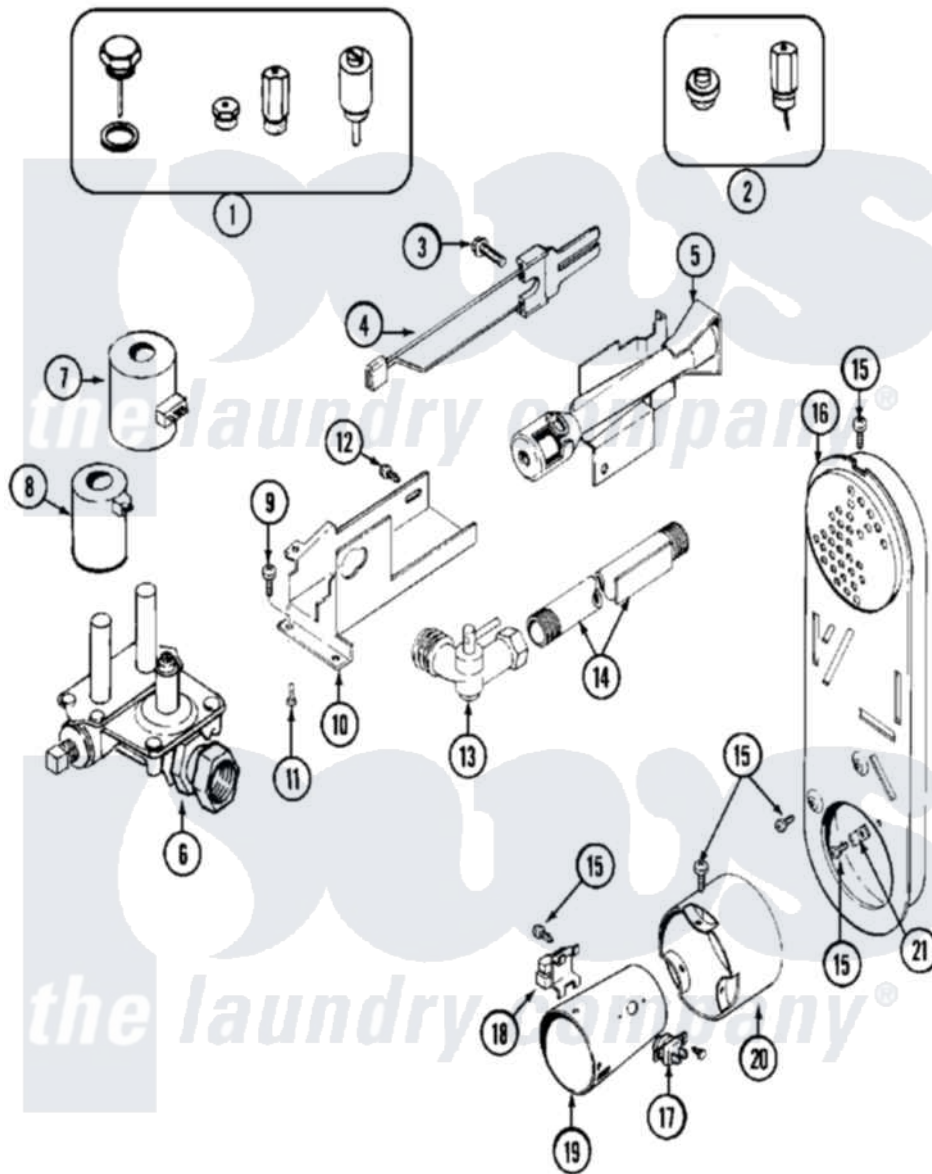

Maytag MDG10CSAAL 07 - GAS VALVE

Maytag [Commercial Maytag MDG10CSAAL Dryer Parts](#) Parts Diagram 07 - GAS VALVE
 Click on the part number to view part

Item	Original Part Number	Replaced By	Status	Part Description
001	Y308378	W10402145		LP Gas Con
002	Y308377		Not Available	CONVERSION KIT (LP TO NATURAL)
003	304971			Screw Note: Screw, Igniter
004	304970	4391996		Ignitor
005	33001247	33002793		Burner Assembly
006	308345			Valve, Gas
007	306106			Coil, Holding And Booster-W
008	306105	694540		Coil, 60 Hz
009	Y313561			Screw----NA
010	314566			Gas Control Bracket
011	Y313559			Screw
012	314082	90767		Screw, 8A X 3/8 HeX Washer Head Tapping
"	314568	Y313559		Screw
013	Y303349			Angle Shut-Off, Gas Valve Pipe And Bracket Assembly

014	Y303383	33001735	Series 18 Not Needed Use Vavle
015	211294	90767	Screw, 8A X 3/8 HeX Washer Head Tapping
016	Y308504	Not Available	INLET DUCT ASSEMBLY
017	305169		Thermostat, Hi-Limit Gas
018	Y303377	338906	Radiant, Sensor
019	Y308548		Combustion Cone Assembly
020	Y303841		Cone, Extension
021	Y312890		Retainer, Heater Chamber