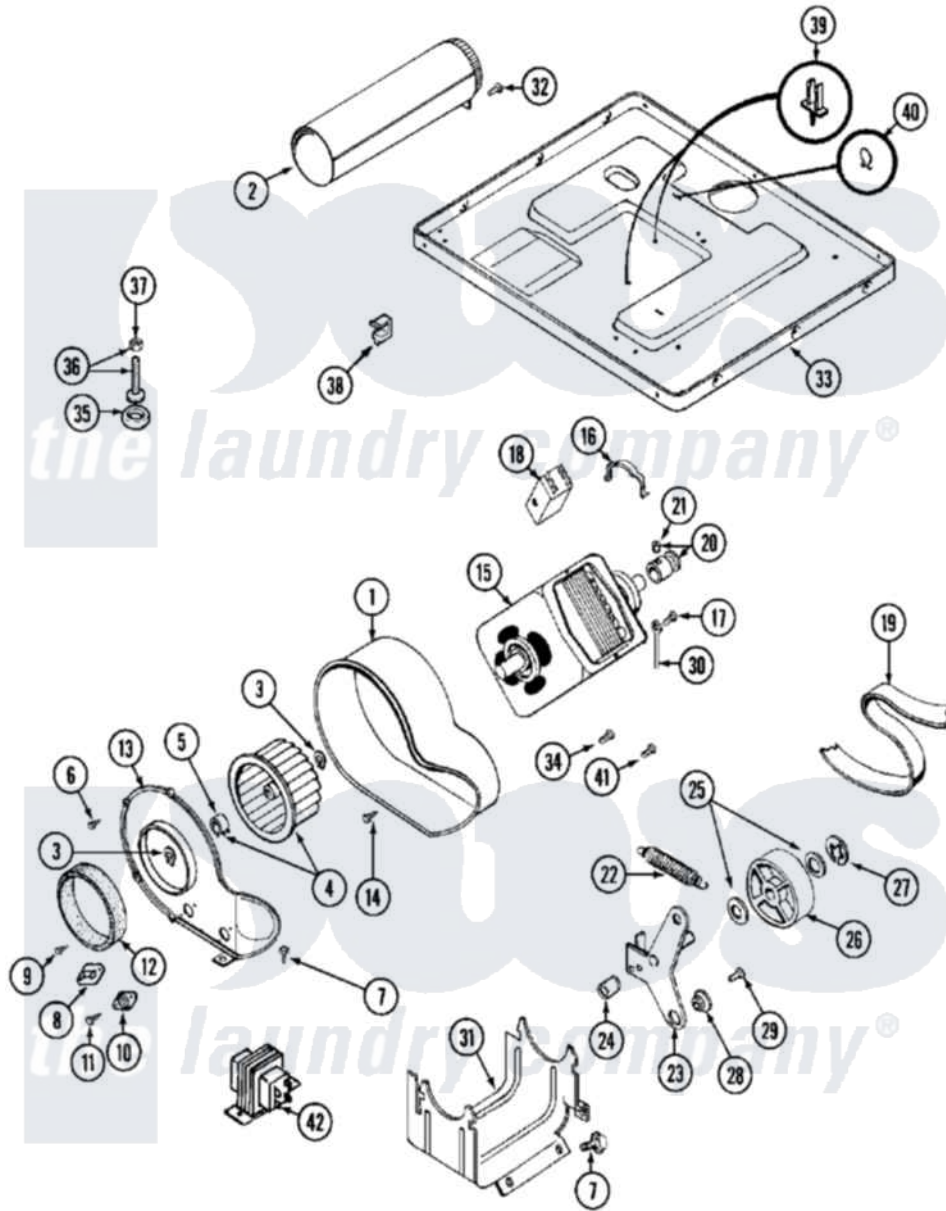

Maytag MDG10CSAAL 08 - MOTOR DRIVE

Maytag [Commercial Maytag MDG10CSAAL Dryer Parts](#) Parts Diagram 08 - MOTOR DRIVE
 Click on the part number to view part

Item	Original Part Number	Replaced By	Status	Part Description
001	Y312893			Housing, Blower
002	Y303442			EXHAUST DUCT ASSEMBLY
003	410233	9703438		Ring-Retrn
004	Y303836			Blower Wheel Assembly And Clamp
005	312967			Clamp, Blower Housing
006	Y312961	W10116751		Screw
007	Y313561			Screw----NA
008	303392			Thermostat, Cycling
"	306966			Thermostat, Multi-Temp Part Not Used Mdg26ct-MN Only
009	211294	90767		Screw, 8A X 3/8 HeX Washer Head Tapping
010	306604			Cut-Off, Thermal Part Not Used
011	NLA		Not Available	SCREW, THERMAL CUT-OFF
012	Y312901			Seal, Housing Cover
013	314778		Not Available	COVER, BLOWER HOUSING