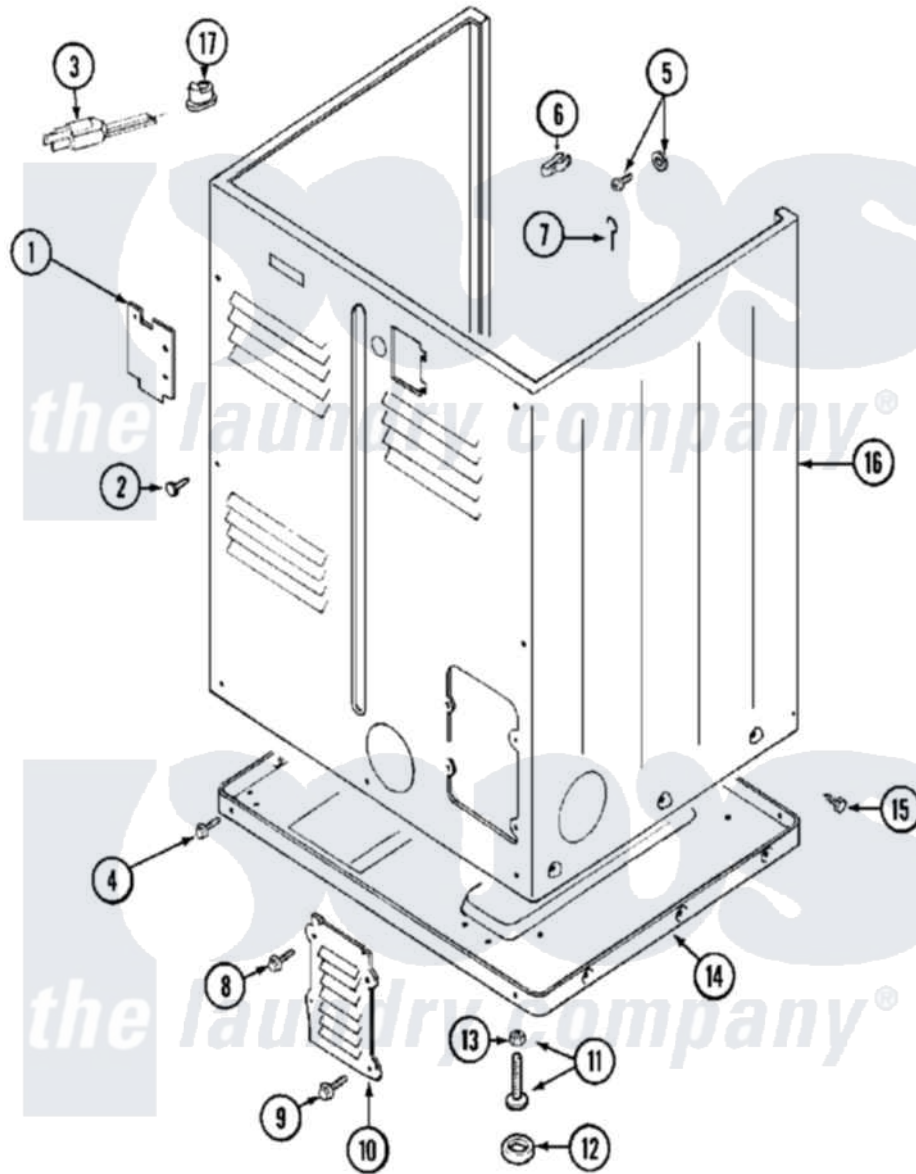

Maytag MDG10CSAAW 05 - CABINET (REAR)

Maytag [Commercial Maytag MDG10CSAAW Dryer Parts](#) Parts Diagram 05 - CABINET (REAR)
 Click on the part number to view part

Item	Original Part Number	Replaced By	Status	Part Description
001	Y312905		Not Available	COVER, TERMINAL
002	Y313561			Screw---NA
003	210186	3370225		Screw
"	211294	90767		Screw, 8A X 3/8 HeX Washer Head Tapping
"	33001284		Not Available	CORD, POWER
004	Y313561			Screw---NA
"	Y310632	1163839		Screw
005	NLA		Not Available	SCREW & WASHER ASSY.
006	301548			Clamp, Ground Wire
007	204807			Ground Wire, Supp. Plite To Top Cover
008	Y313559			Screw
009	211294	90767		Screw, 8A X 3/8 HeX Washer Head Tapping
010	Y312951		Not Available	ACCESS COVER, BACK
011	Y305086			Adjustable Leg And Nut

012	Y314137		Foot, Rubber
013	Y052740	62739	Nut, Lock
014	Y303361		Not Available
			BASE ASSY. (UPPER & LOWER)
015	213007		Xfor Cabinet See Cabinet, Back
016	NLA		Not Available
			CABINET (WHT)
017	211881		Grommet, Cord Part Not Used- Gas Models Only