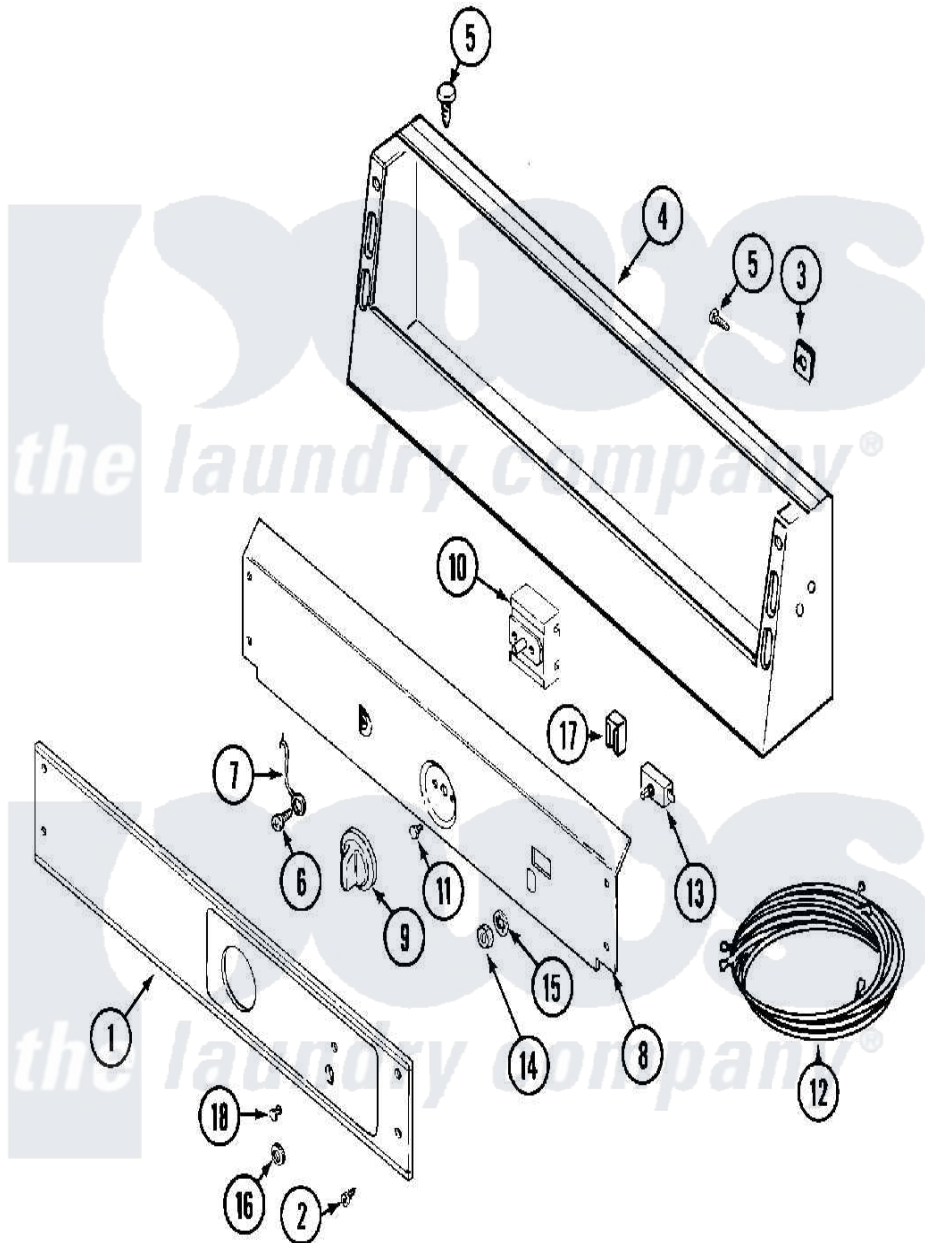

Maytag MDG10CSABL 01 - CONTROL PANEL

Maytag [Commercial Maytag MDG10CSABL Dryer Parts](#) Parts Diagram 01 - CONTROL PANEL
 Click on the part number to view part

Item	Original Part Number	Replaced By	Status	Part Description
001	33001022			Panel, Control
002	215506			Screw, Control Panel Overlay
003	215003			Fastener, Panel And Bracket
004	NLA		Not Available	CONSOLE (WHT)
005	212276	W10116760		Screw
006	211252			Screw, Ground Wire
"	Y313559			Screw
007	205810			Wire, Ground
008	314912		Not Available	BRACKET, CONTROL PANEL (WHT)
"	NLA		Not Available	(ALM)
009	306938			Knob, Selector Switch
010	307237	W10327105		Switch, Cycle Selection
011	Y313588	488234		Screw 8-32 X 1/4
012	33001530			Wire Harness, Main
"	NLA		Not Available	WIRE HARNESS, MAIN---NA
013	306940	W10149462		Switch, Push-To-Start

014	Y312706	422617	Nut
015	312751		Lockwasher, Start Switch
016	Y312702		Knurled Nut, Start Switch
017	204075	Not Available	PILOT LAMP (DG MODELS ONLY)
018	215564		Lens, Indicator Light