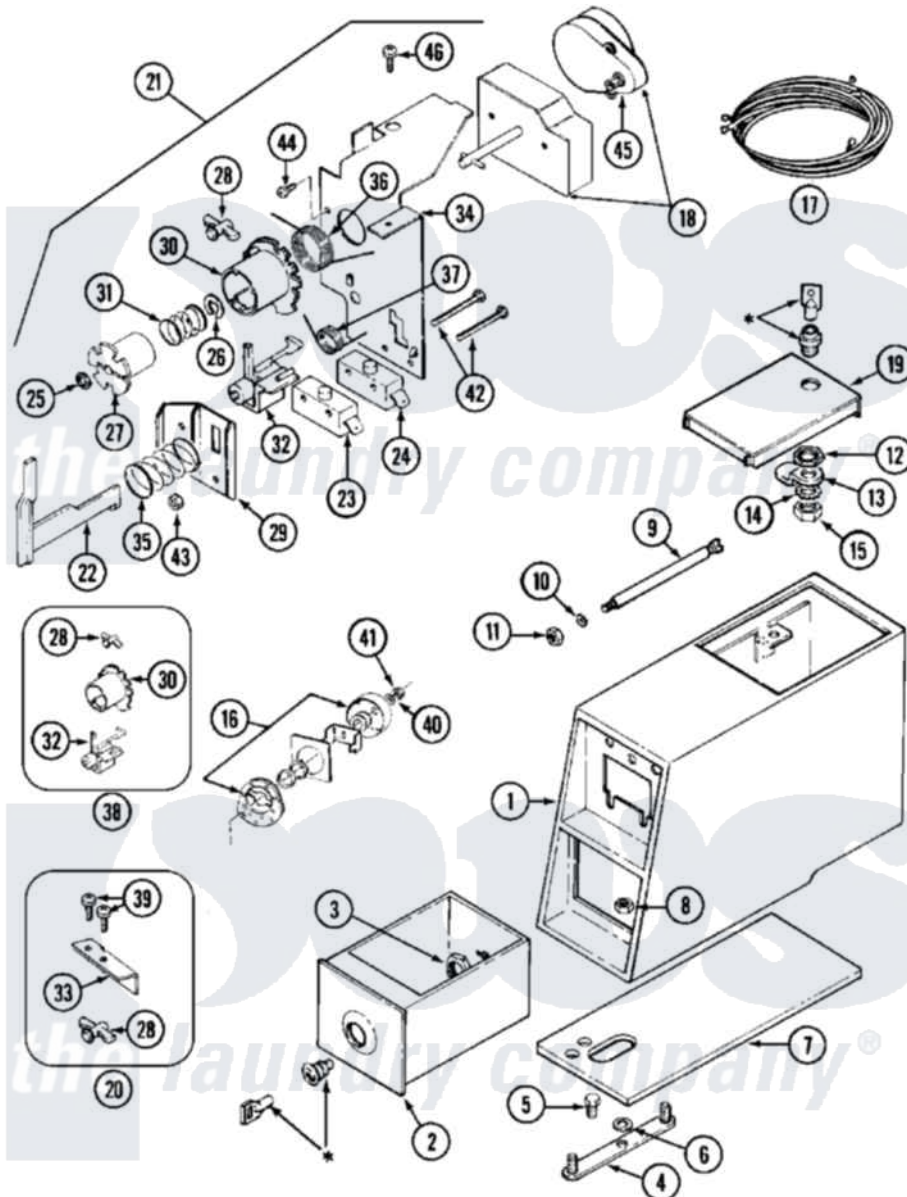

Maytag MDG10CSABL 02 - CONTROL CENTER

* CONTACT YOUR COMMERCIAL LAUNDRY DISTRIBUTOR

Maytag [Commercial Maytag MDG10CSABL Dryer Parts](#) Parts Diagram 02 - CONTROL CENTER
 Click on the part number to view part

Item	Original Part Number	Replaced By	Status	Part Description
001	206952	22001405		Case, Coin Slide
"	206952L	22001405		Case, Coin Slide
002	207913	208883		Coin Box K
"	NLA		Not Available	(ALM)
003	212328	W10139762		Hex Nut, 3/4-27
004	NLA		Not Available	STRAP, MOUNTING
005	211294	90767		Screw, 8A X 3/8 HeX Washer Head Tapping
006	910309			Washer, Mounting Strap
007	214660			Gasket, Control Center
008	Y052740	62739		Nut, Lock
009	215559			Bolt, Coin Slide Locking
010	910387			Lockwasher, Vault Assembly
011	Y052721			Nut, Terminal Block Plate
012	212328	W10139762		Hex Nut, 3/4-27
013	213750	W10133266		Cam-Lock
014	22001354	W10177242		Hex-Nut 9/32 - 28