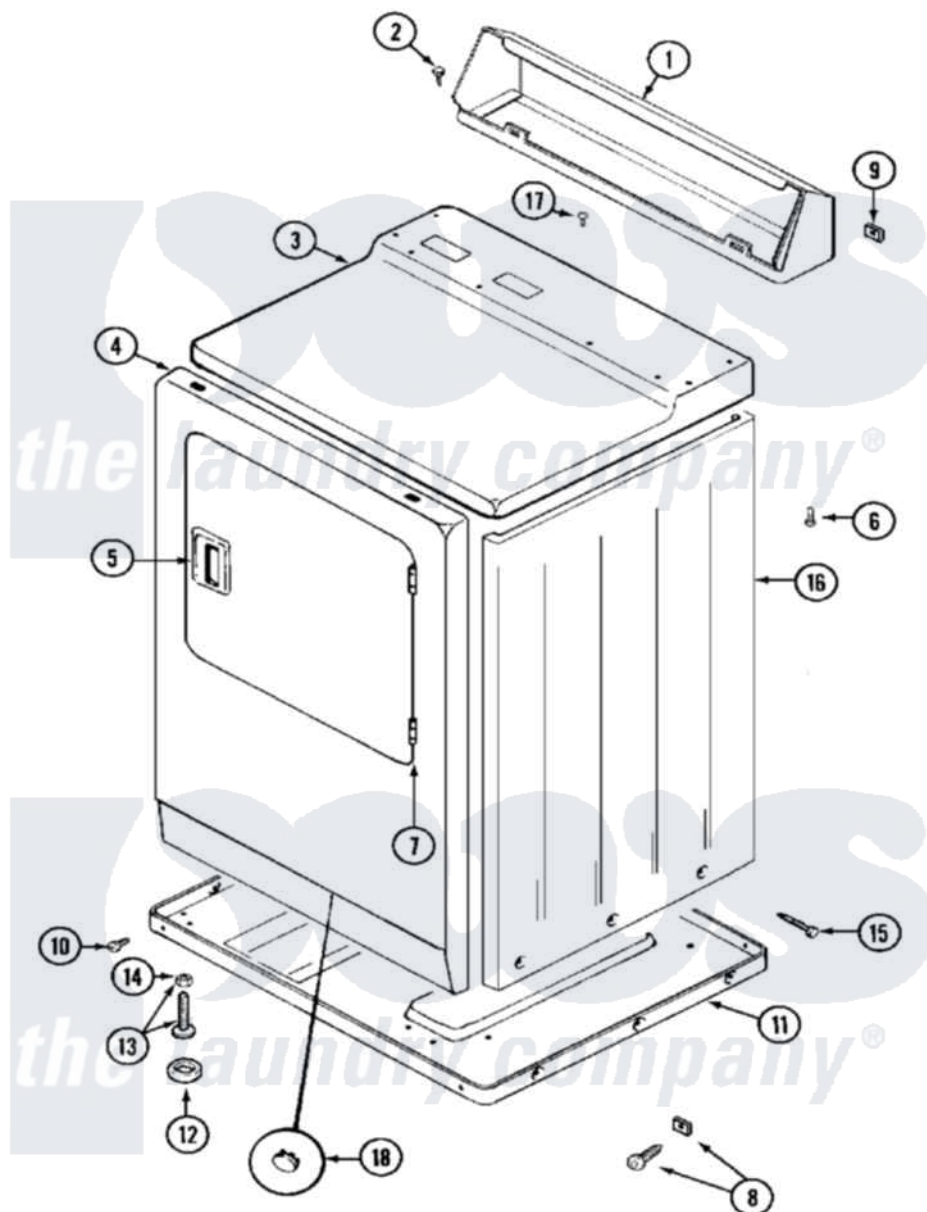

Maytag MDG10CSABL 03 - CABINET (FRONT)

Maytag Commercial Maytag MDG10CSABL Dryer Parts Parts Diagram 03 - CABINET (FRONT)
 Click on the part number to view part

Item	Original Part Number	Replaced By	Status	Part Description
001	NLA		Not Available	CONSOLE (WHT)
002	212276	W10116760		Screw
003	33001163		Not Available	COVER, TOP (WHT)
"	33001164		Not Available	COVER, TOP (ALM)
004	NLA		Not Available	PANEL, FRONT (WHT)
005	33001241			Handle, Door
"	33001254	37001047		Handle, Door
006	214354			Screw, Top Cover To Cabnt.
007	33001230			Hinge, Door
008	204439			Screw And Fstner Assembly
009	215075			Fastener, Control Panel To Console
010	Y313561			Screw---NA
"	Y310632	1163839		Screw
011	Y303361		Not Available	BASE ASSY. (UPPER & LOWER)
012	Y314137			Foot, Rubber

013	Y305086		Adjustable Leg And Nut
014	Y052740	62739	Nut, Lock
015	213007		Xfor Cabinet See Cabinet, Back
016	NLA		Not Available
017	210186	3370225	CABINET (WHT)
018	33001132	33002342	Screw
"	33001168		Not Available
			Plug, Sifht Hole
			PLUG, SIGHT HOLE (ALM)